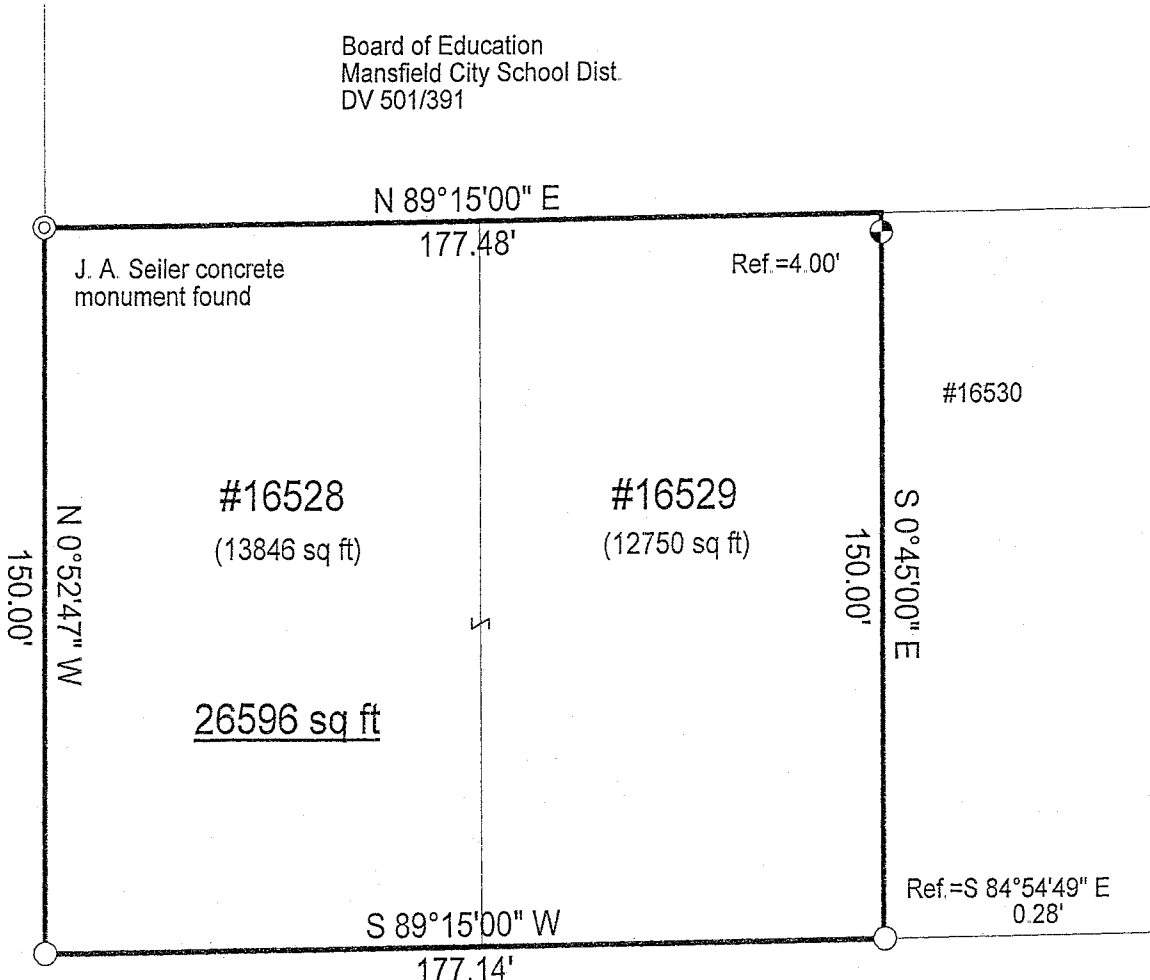

Y-291

Board of Education  
Mansfield City School Dist.  
DV 501/391

# SURVEY PLAT

Lots #16528 and #16529 - City of Mansfield  
Plat Vol. 21, Page 40  
Richland County, Ohio

CHARWOOD ROAD (60')

ELMRIDGE ROAD (60')

## LEGEND

- Iron pin set with cap stamped "CLANCY 7178"
- Iron pin found

NEW SURVEY  
OF EXISTING PARCEL  
RICHLAND COUNTY  
TAX MAP OFFICE  
MIB 9-28-07  
INITIAL DATE  
*Drawing Only!*

*Warne R. Clancy*  
Warne R. Clancy P.S. #7178

DATE: 9/13/07  
JOB NO.: W081707

V-291