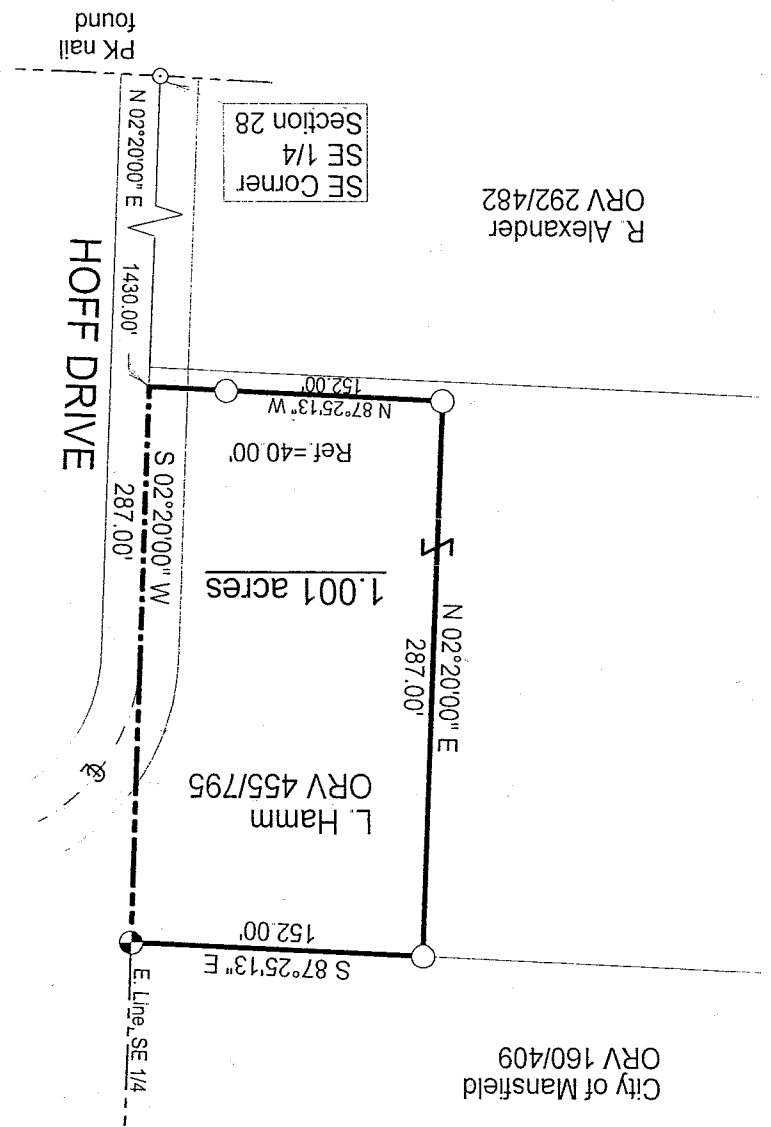

Part Southeast Quarter - Section 28  
Franklin Township, T-22, R-18  
Richland County, Ohio

**SURVEY PLAT**

T-247

SURVEY DESCRIPTION

Part Southeast Quarter – Section 28  
Franklin Township, T-22, R-18  
Richland County, Ohio

Situated in the Township of Franklin, County of Richland, State of Ohio, and being a part of the Southeast Quarter of Section 28 of Township 22 of Range 18, more particularly described as follows:

Commencing for the same at a PK nail found marking the southeast corner of said southeast quarter; Thence North 02 degrees 20 minutes 00 seconds East with the east line of said quarter, the same being the centerline of Hoff Drive, a distance of 1430.00 feet to the southeast corner of a parcel owned by L. Hamm (ORV 455/795), the Place of Beginning;

Thence, North 87 degrees 25 minutes 13 seconds West, passing an iron pin found for reference at 40.00 feet, a distance of 152.00 feet to an iron pin found marking the southwest corner of said parcel;

Thence, North 02 degrees 20 minutes 00 seconds East, a distance of 287.00 feet to an iron pin found marking the northwest corner of said parcel;

Thence, South 87 degrees 25 minutes 13 seconds East, a distance of 152.00 feet to an iron pin set on the said east line of said southeast quarter;

Thence, South 02 degrees 20 minutes 00 seconds West with said east line, a distance of 287.00 feet to the Place of Beginning, containing 1.001 acres according to survey by Warne R. Clancy, Professional Surveyor #7178, on August 23, 2004.