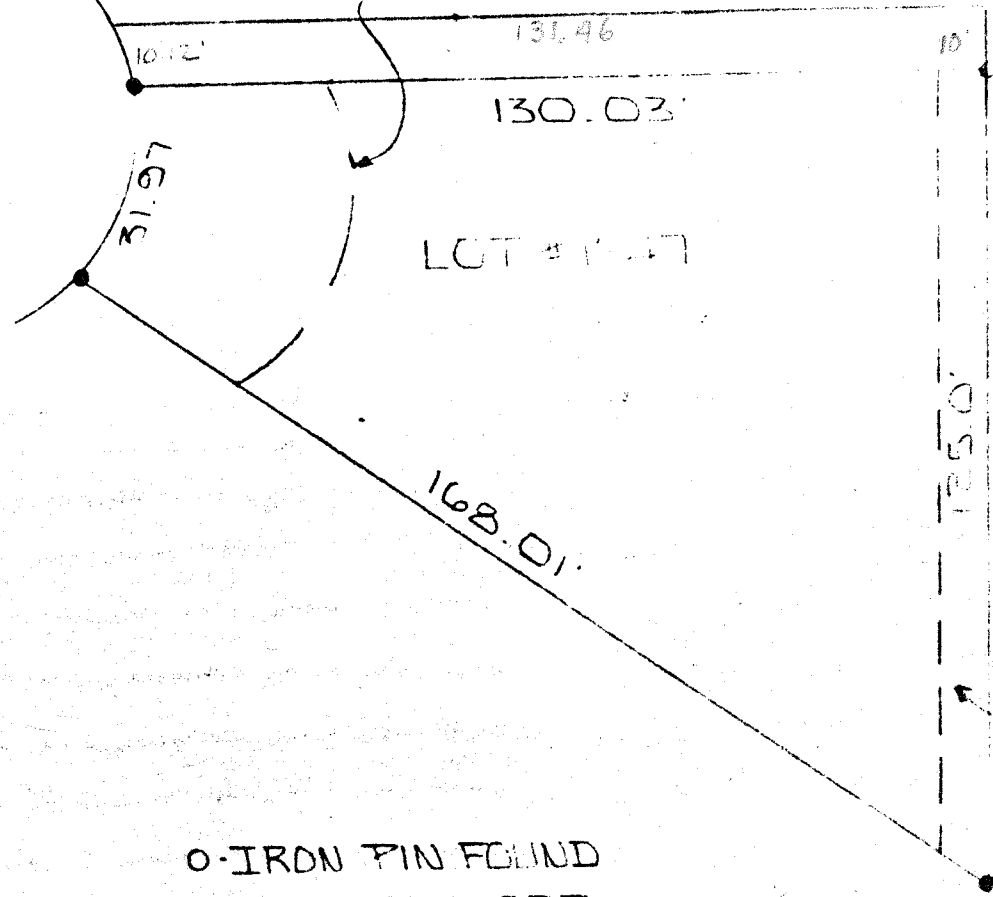

1

TANGLEWOOD DR

LOT # 1547  
40' BUILDING LINT  
AS SHOWN

40' BUILDING LINT

1"=30'

- - IRON PIN FOUND
- - IRON PIN SET

*Larry G. Blunk*

LARRY G. BLUNK #6382  
AUGUST 25, 1984

## DESCRIPTION

Located in the Village of Ontario, County of Richland, State of Ohio and being a part of lot number 1248 as recorded in Volume 19, Page 24 of the Richland County Plat Records and more particularly described as follows:

Beginning at the southeast corner of lot number 1248.

Thence north along the east line of said lot a distance of 10 feet.

Thence west and parallel with the south line of said lot a distance of 131.46 feet to the east right-of-way line of Tanglewood Drive.

Thence southeasterly along said east right-of-way line on a curve to the right, said curve having a radius of 50 feet, an arc distance of 10.12 feet to the south line of said lot.

Thence east along the south line of said lot a distance of 130.03 feet to the place of beginning.