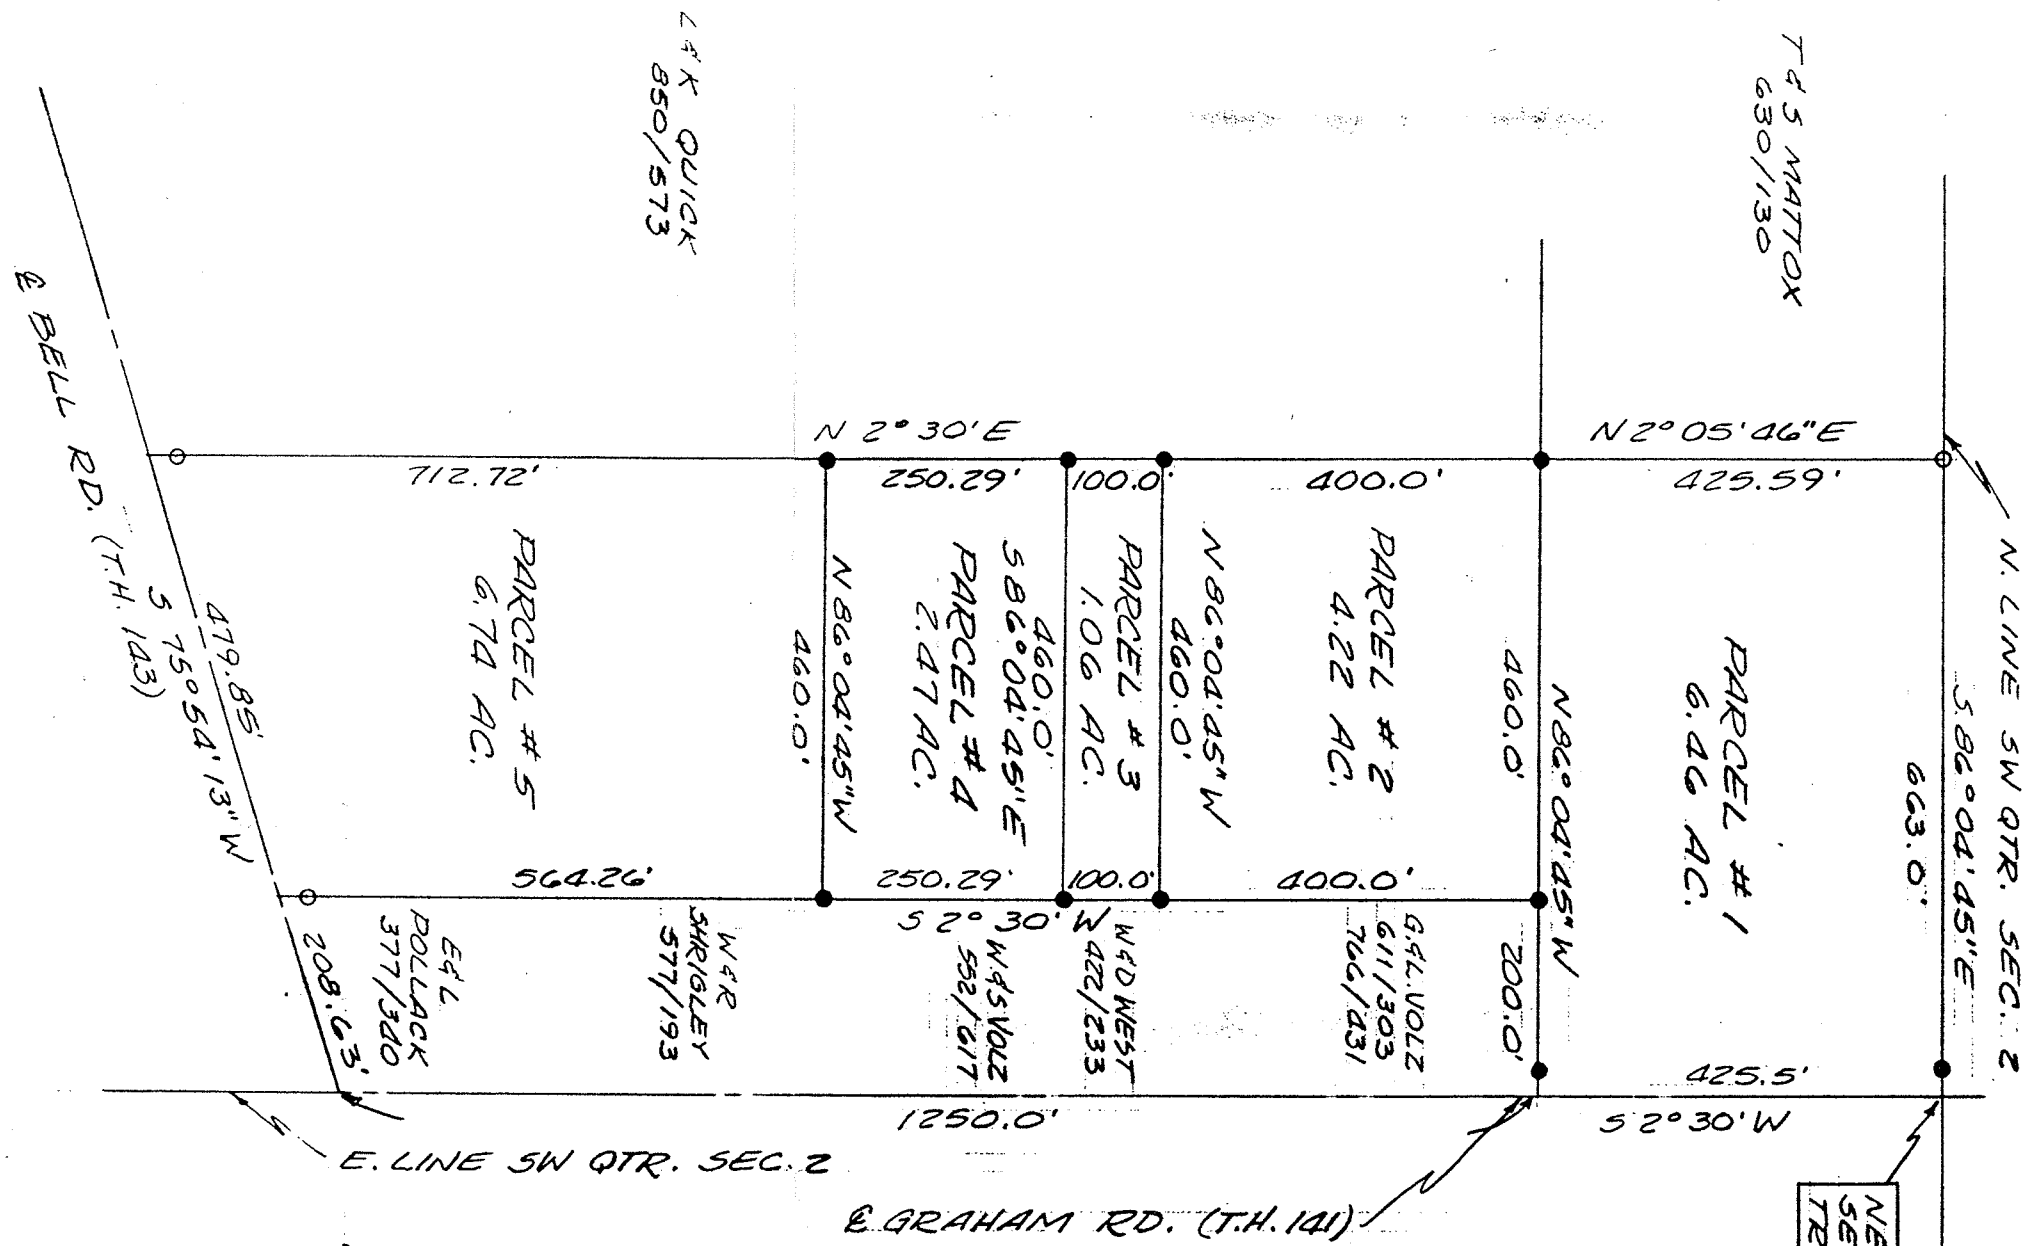

*James K. Crowl*  
 JAMES K. CROWL  
 REG. SURVEYOR # 6496

BEGS. ARE RECORD

0 I.P. FOUND  
 1 I.P. SET

PLAT OF SURVEY  
 PT. OF SOUTHWEST QTR.  
 SEC. 2, TWP. 20, R. 19  
 TROY TOWNSHIP  
 RICHLAND COUNTY, OHIO  
 JOB # 87032801 30 MARCH 1981