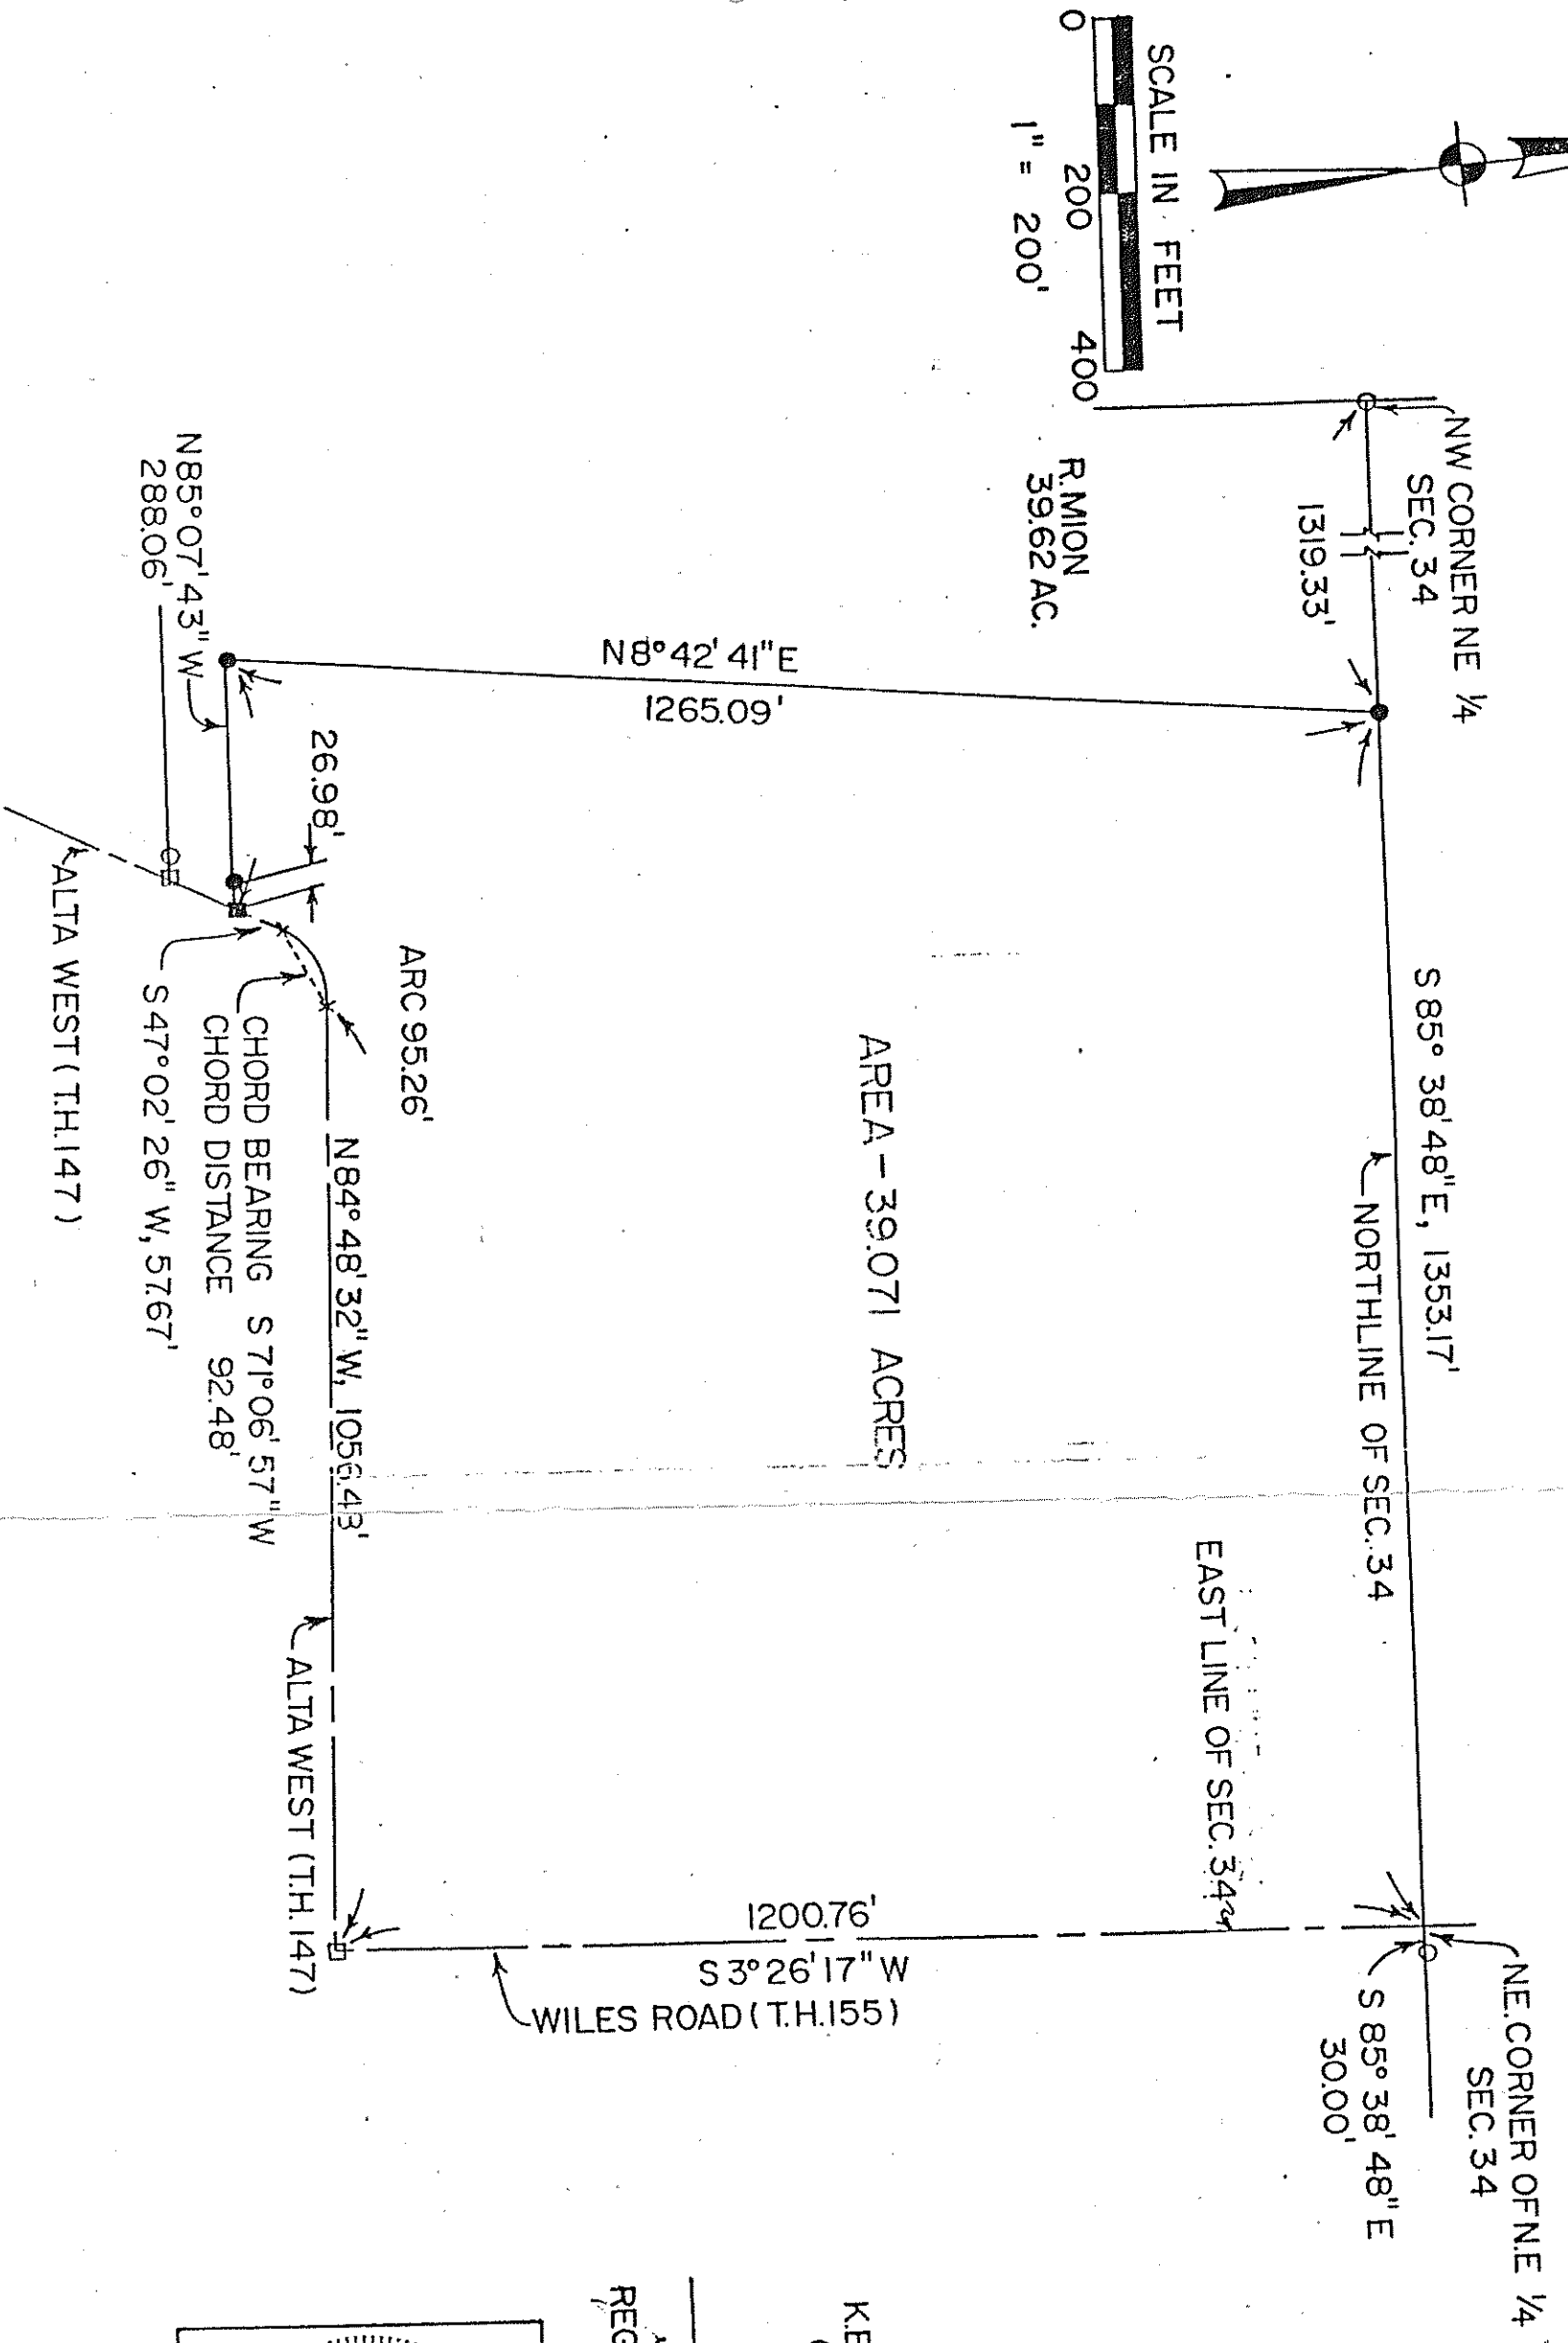

- LEGEND**
- IRON PIN FOUND
 - IRON PIN SET
 - R.R SPIKE FOUND
 - R.R SPIKE SET

PART OF THE NORTHEAST QUARTER,
SECTION 34, TOWNSHIP 21, RANGE 19
OF THE TOWNSHIP OF SPRINGFIELD,
COUNTY OF RICHLAND, STATE OF OHIO.

SURVEY BY
K.E. MCCARTNEY & ASSOC.
CONSULTING ENGINEERS
MANSFIELD, OHIO

James B. Roberts
JAMES B. ROBERTS
REGISTERED SURVEYOR NO. 4279
MARCH 28, 1990