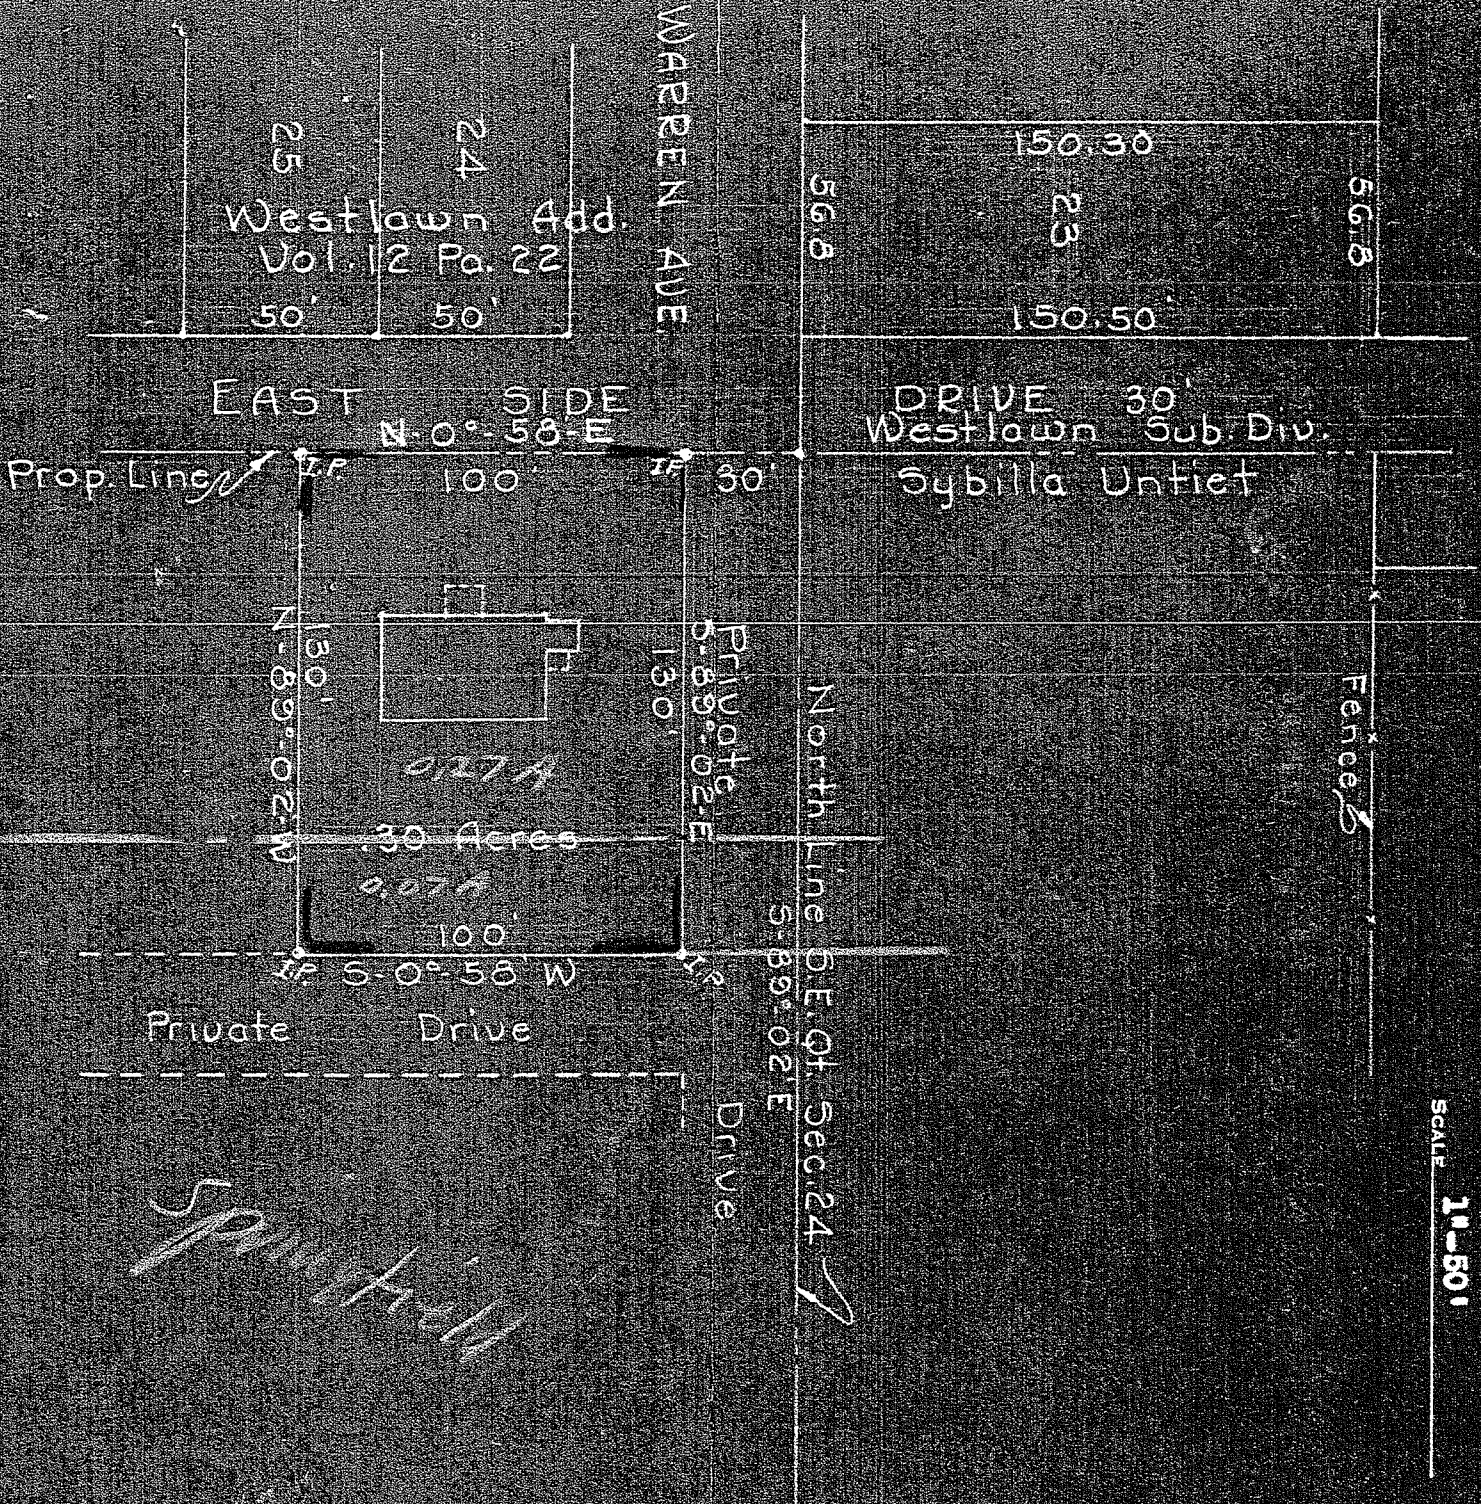

LOT SURVEY FOR SYBILLA UNIT

DATE June 1, 1948

TOWN Warrenfield OHIO

No. Springfield Twp.

OWNER Sybilla Untiet

OCCUPANT Vacant

SUB-DIV. Un Platted Acreage Pt. of S.1. OR. SEC. 24 TWP. 21 RN. 19

PLAT RECORDED IN VOL. _____ NO. _____ PAGE _____ OF _____

SCALE 1"=50'

DESCRIPTION OF BUILDINGS

No. 1 - One Story Brick Dwelling

No. 2

No. 3

Springfield