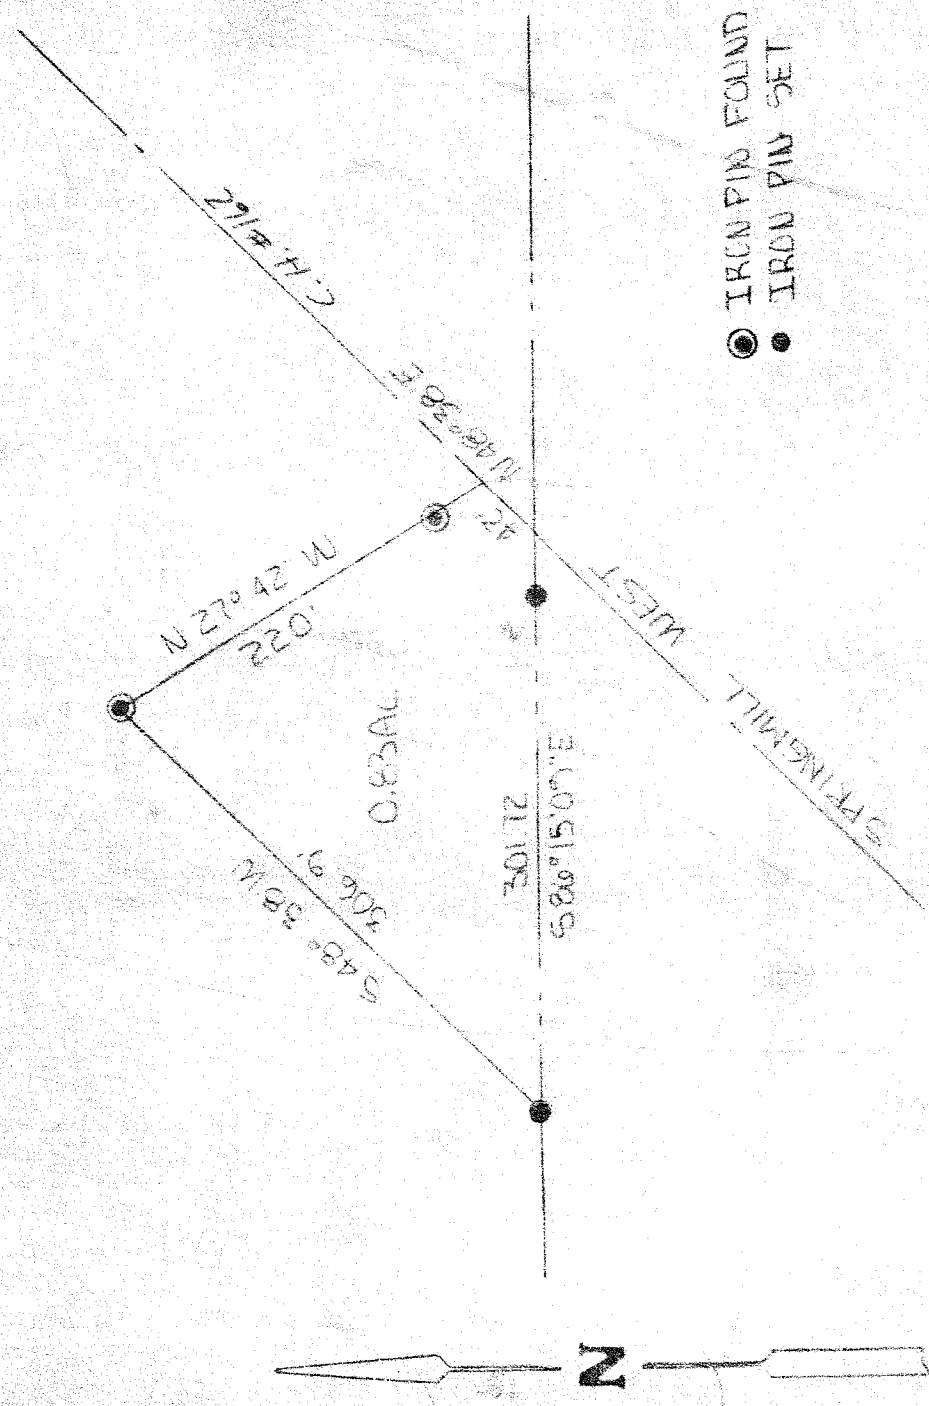

PLAT OF SURVEY
for

M. & J. Zody

Located in the northeast 1/4,
section 3, Twp. 21, range 19,
Springfield Twp, Highland County,
Ohio. June 17, 1978

- IRON PIN FOUND
- IRON PIN SET

Larry G. Blunk
LARRY G. BLUNK #6320

APPROVED
TAX MAP OFFICE

DATE

501-1