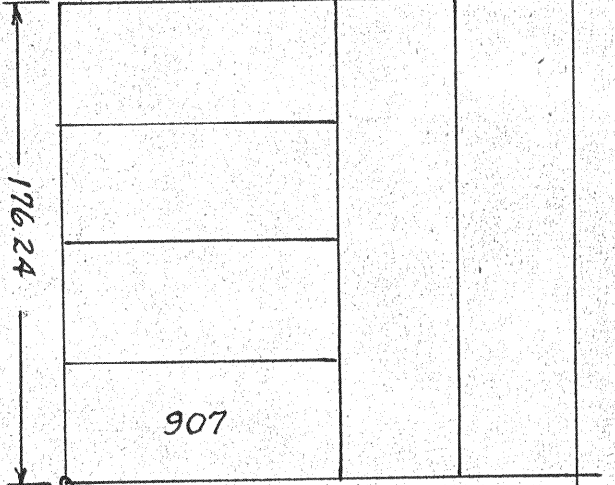

JEFFREY AVE

PT. O.L. 55

FENCE LINE

W. SMILEY AVE. 613

N. GAMBLE ST.

SHELBY OHIO

I hereby certify that the part of O.L. 55 directly East of Inlot 907 as shown on the above sketch has 60 ft. frontage and the title to same is in another besides Kelley.