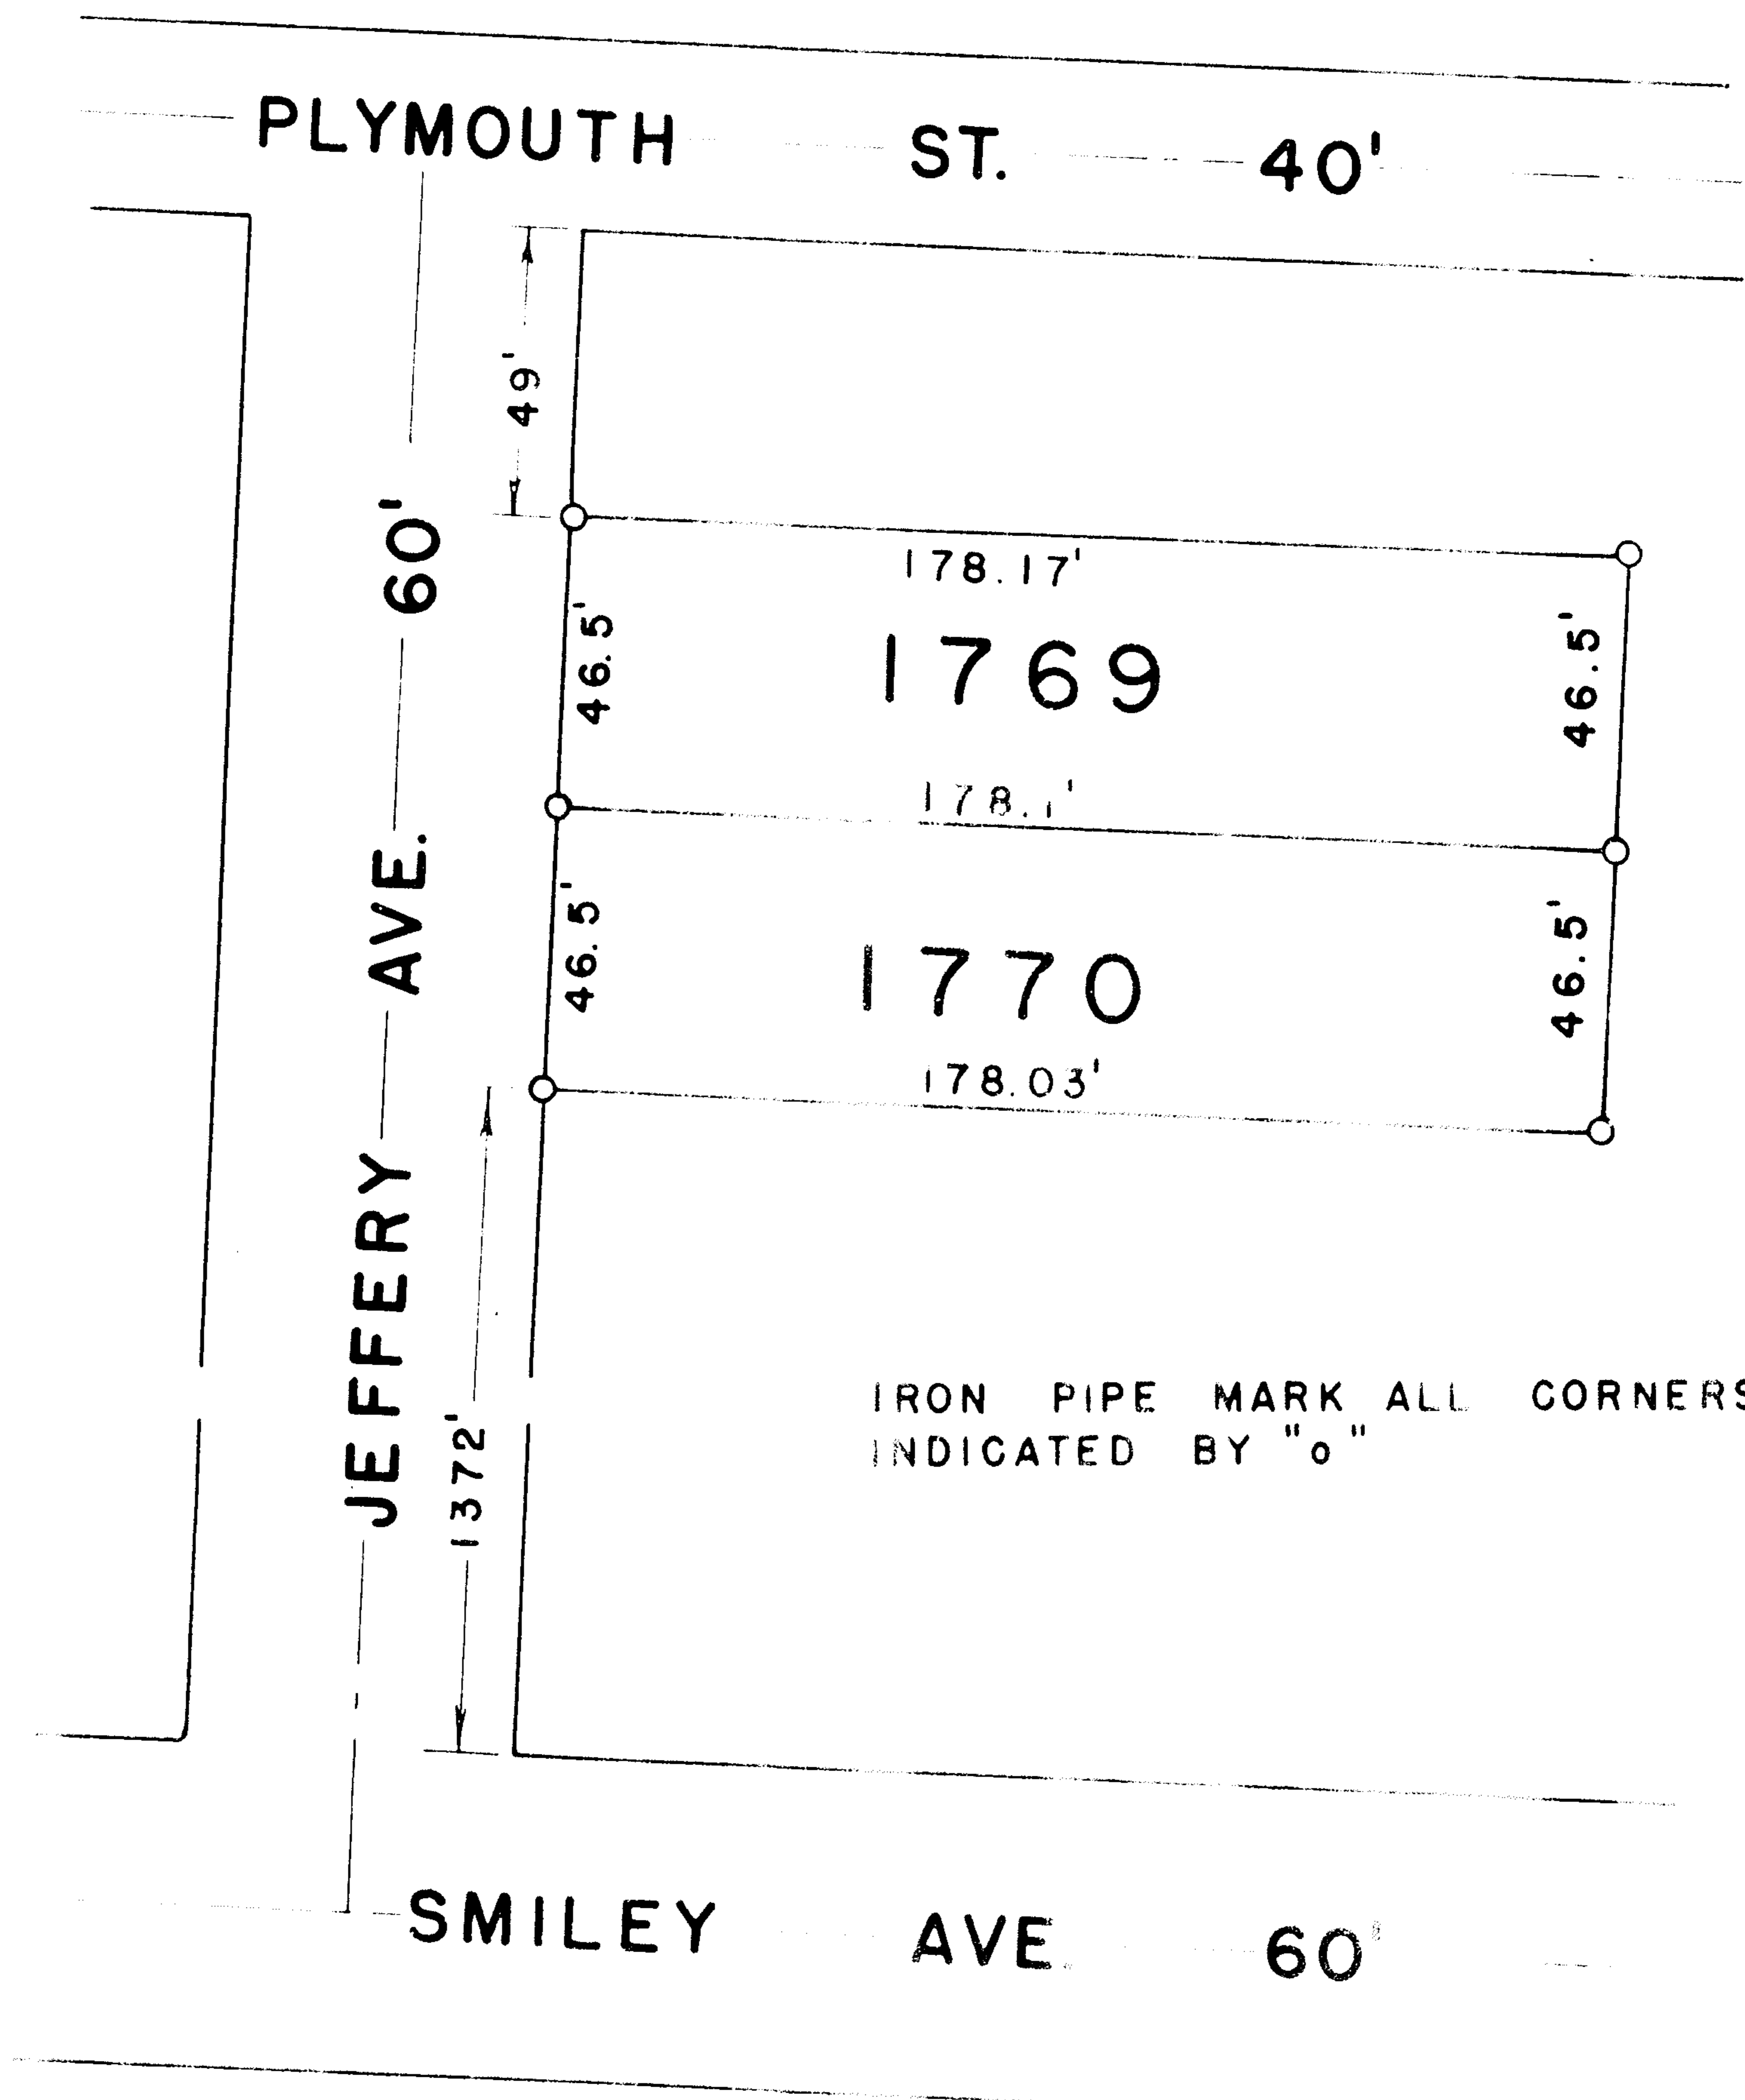

SURVEY FOR  
**HELEN BEMIS**  
LOTS # 1769 - 1770  
SHELBY  
OHIO

IRON PIPE MARK ALL CORNERS  
INDICATED BY "o"

*Charles R. Blosser*

REG. SURVEYOR # 3485

*Mar 8, 1948* DATE