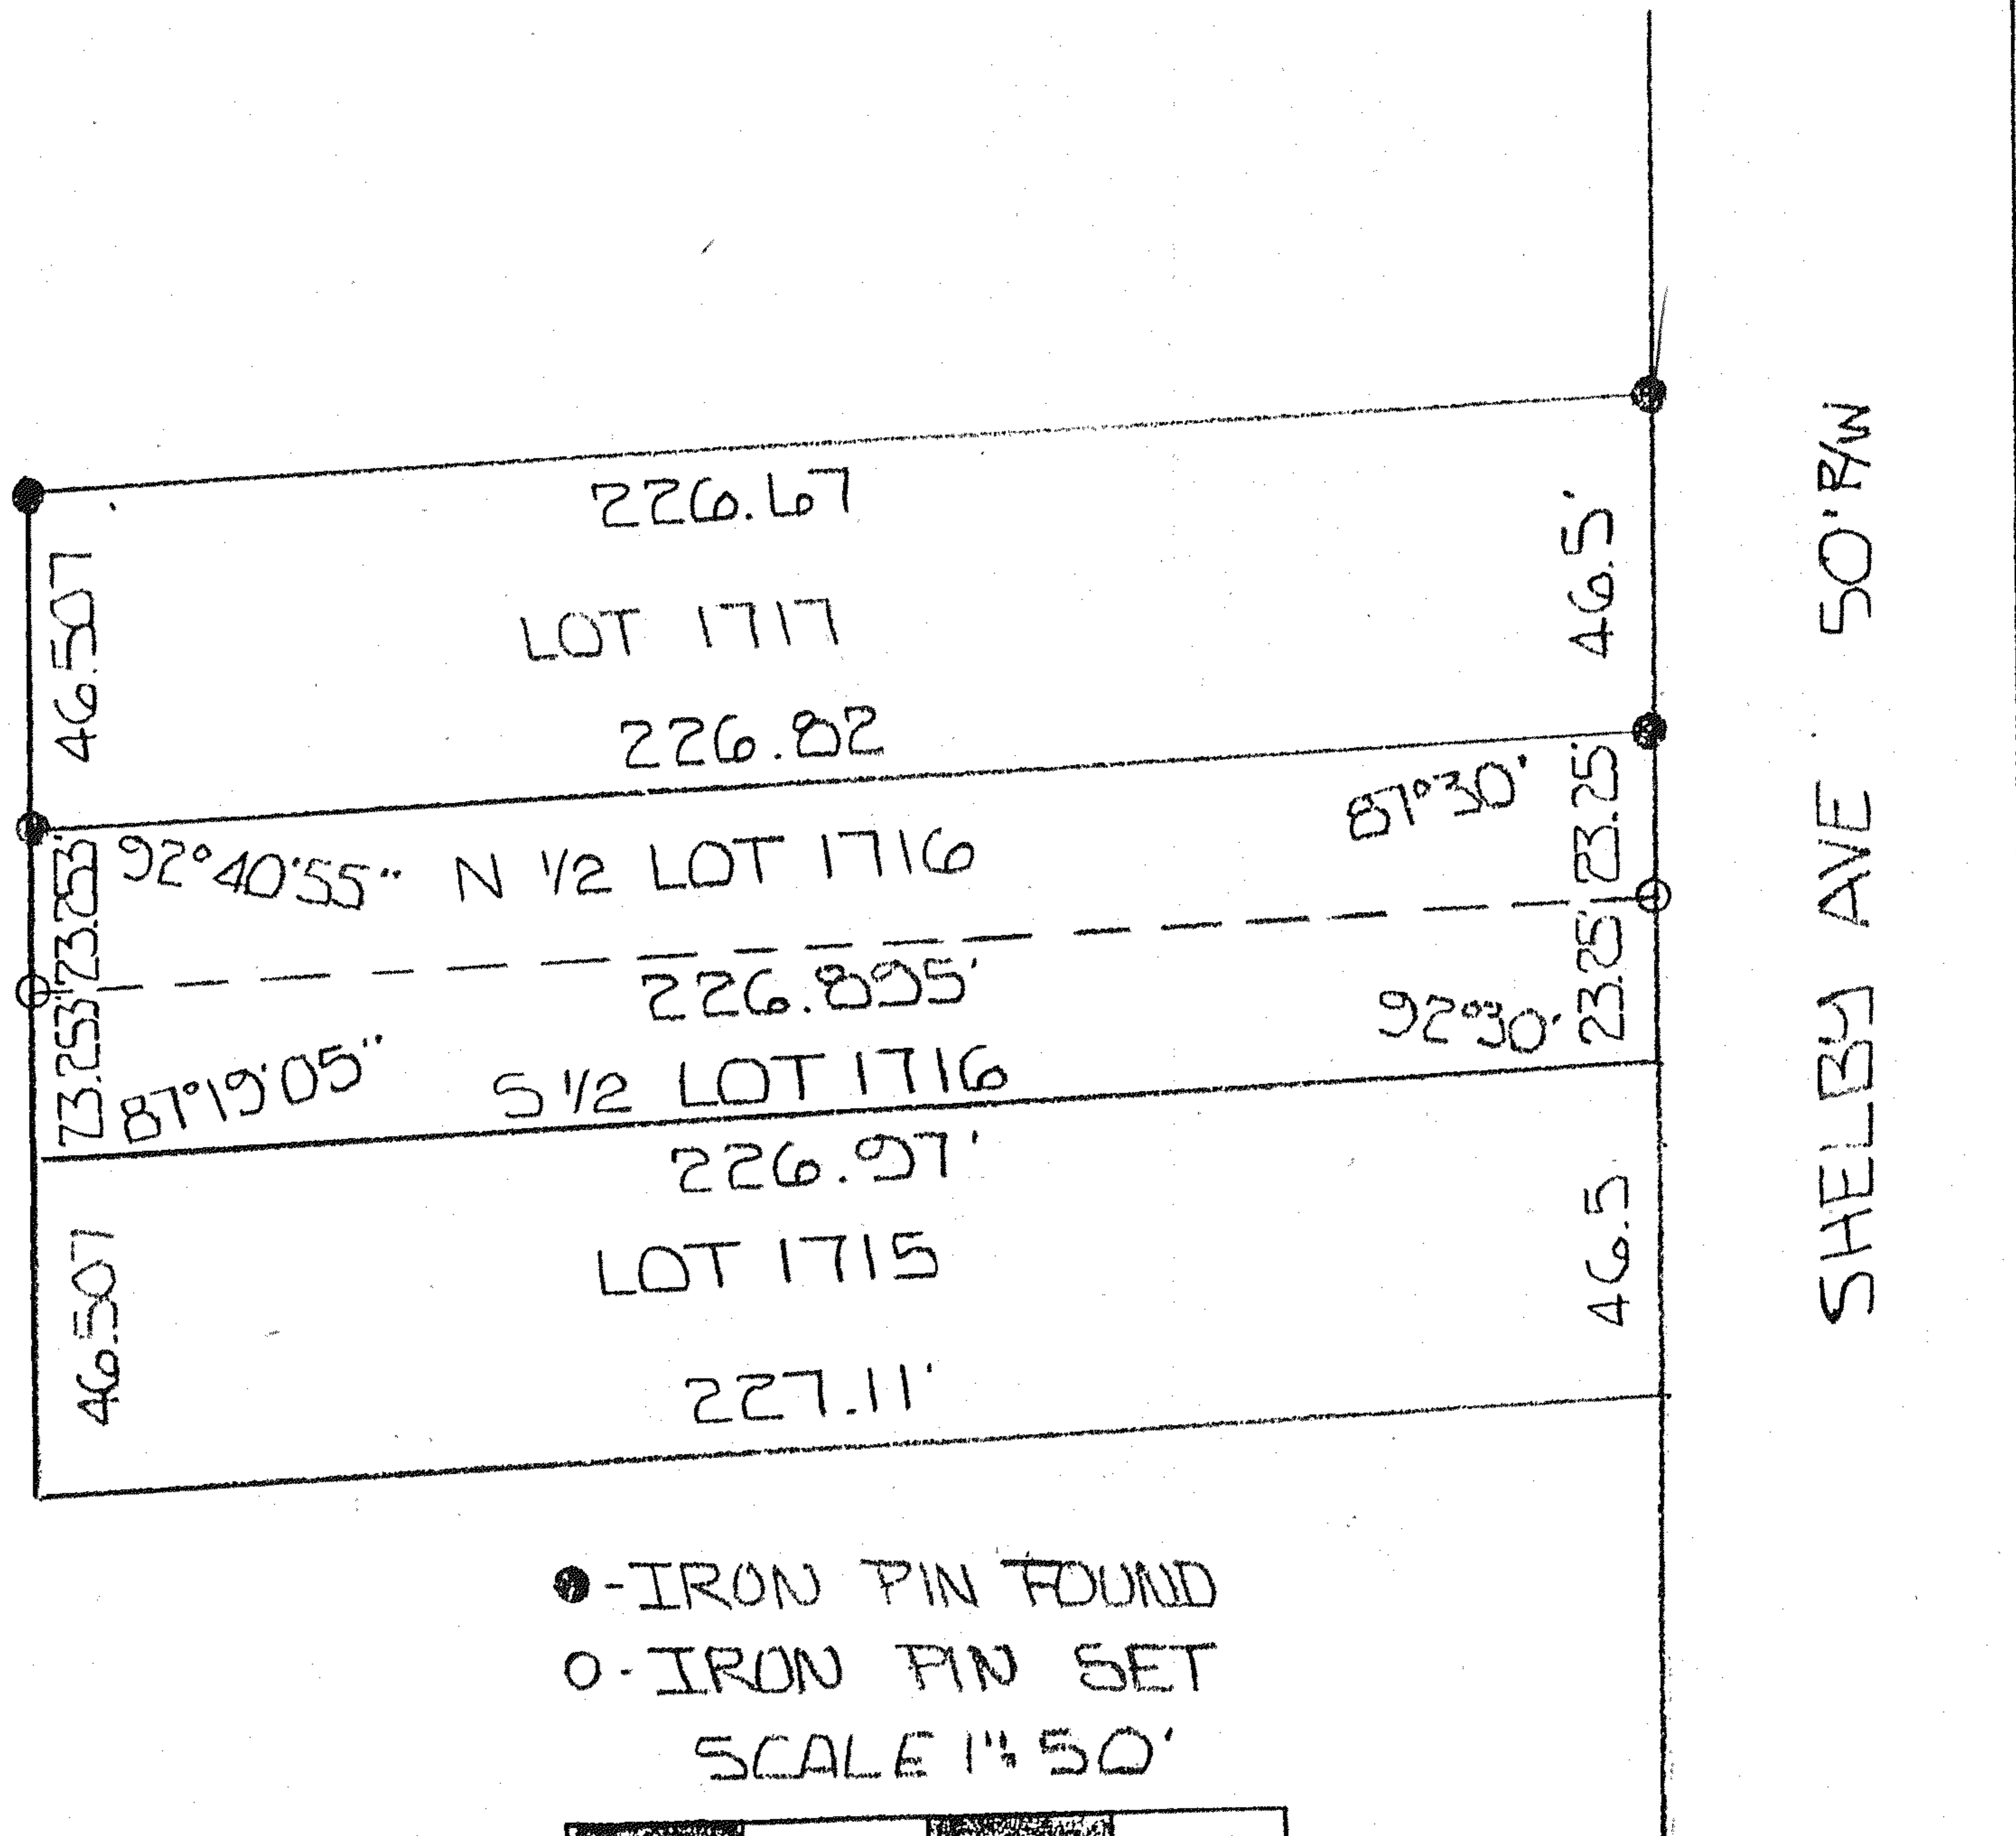

PLAT OF SURVEY  
 BEING LOT #1716 OF THE CITY OF  
 SHELBY COUNTY OF RICHLAND STATE  
 OF OHIO. VOL. 9 PAGE 6

● - IRON PIN FOUND  
 ○ - IRON PIN SET  
 SCALE 1" = 50'

BY *Larry G. Blunk*  
 LARRY G. BLUNK #6320