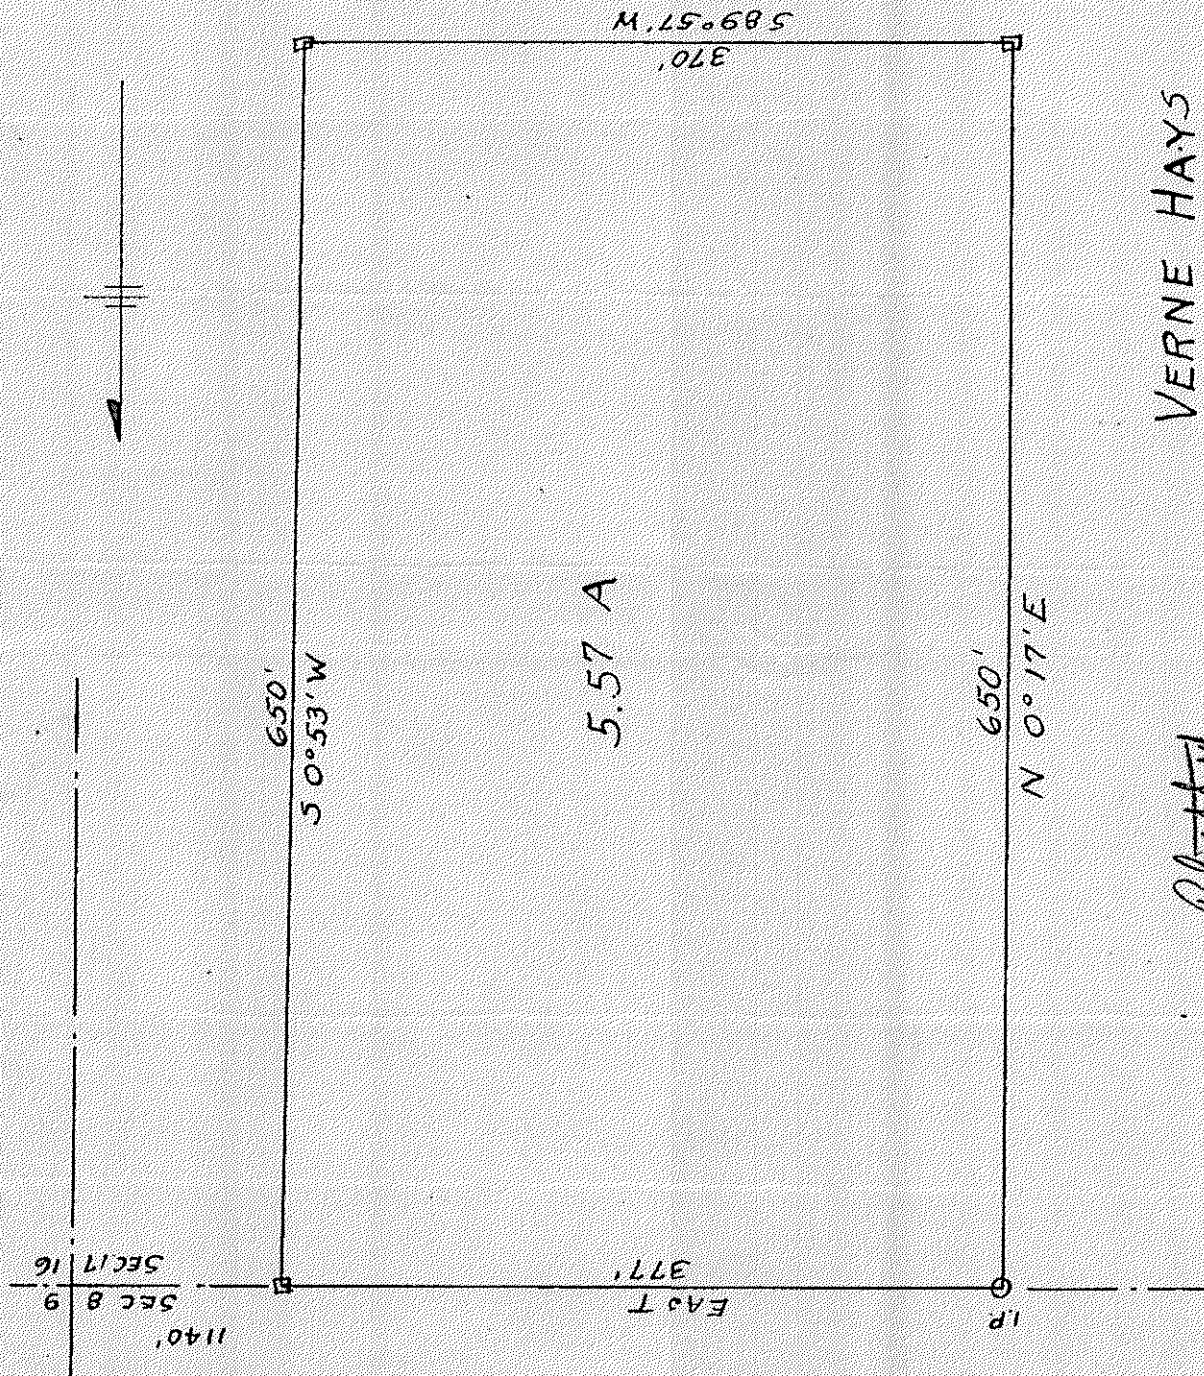

Sharon Twp Page 9

VERNE HAYS
SHARON TWP

Charles R. Kilbourn REG SURVEYOR

APRIL 14 1945

Plotted
RB