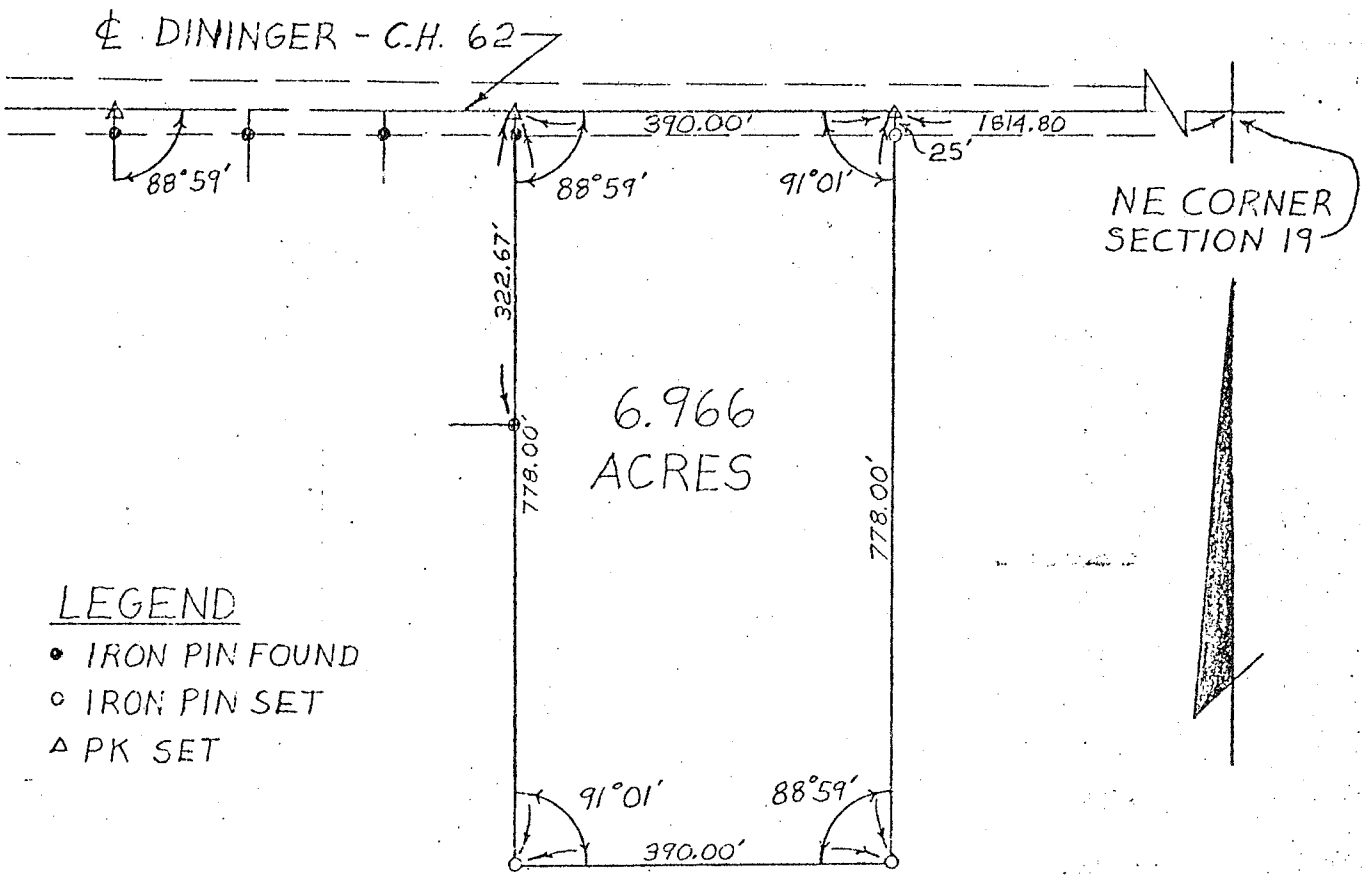

SURVEY FOR  
LEORA KUHN  
PLYMOUTH TWP., RICHLAND CO., OHIO  
RANGE 19, TOWNSHIP 23, SECTION 19

LEGEND

- IRON PIN FOUND
- IRON PIN SET
- △ PK SET

6.966  
ACRES

I HEREBY CERTIFY THAT THE  
FOREGOING DRAWING WAS PREPARED  
FROM AN ACTUAL SURVEY OF THE  
PREMISES.

SCALE IN FEET

*Robert G. Calhoun 1-16-81*

ROBERT G. CALHOUN  
REGISTERED SURVEYOR NO. 5847