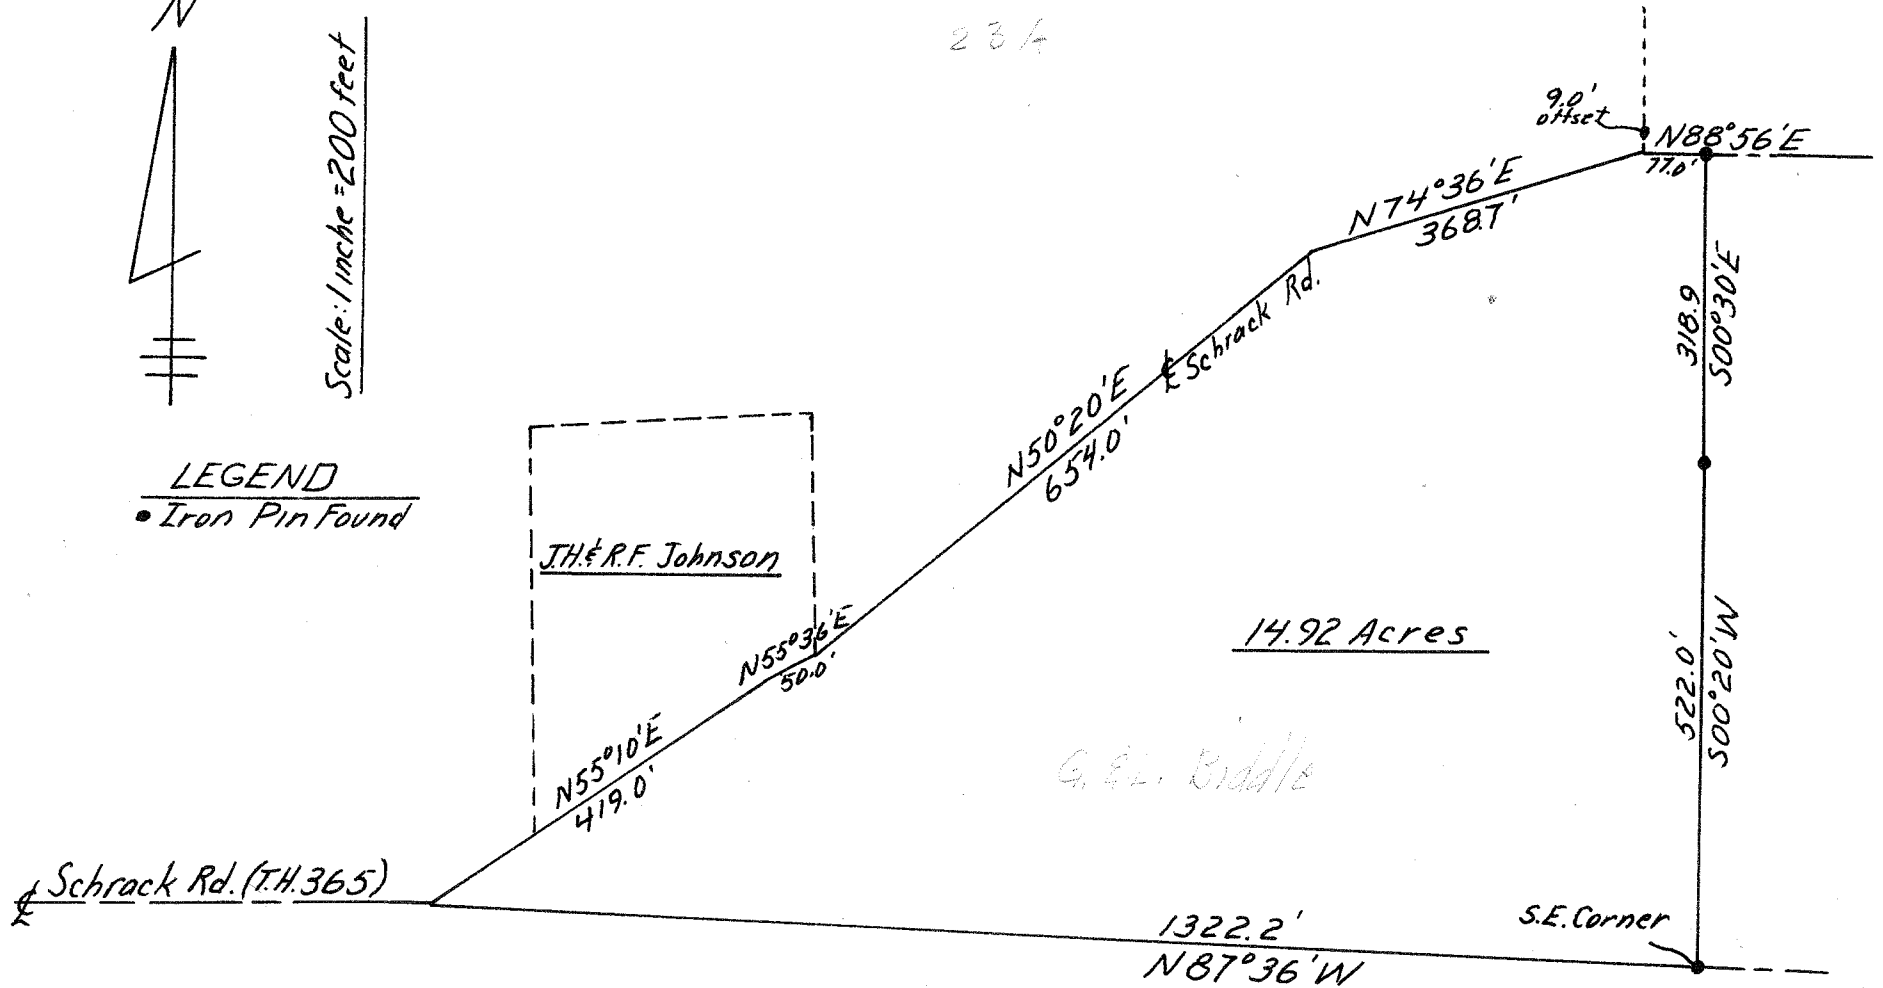

Scale: 1 inch = 200 feet

234

LEGEND
• Iron Pin Found

Plat of 14.92 Acre Parcel
Location: NW 1/4, Sec. 27, Twp. 22, R-17,
Monroe Twp, Richland Co, Ohio
Owner: R. A. Winters
Survey By: Charles E. Hamann
Charles E. Hamann
Reg. Surveyor No. 5403
July 26, 1974