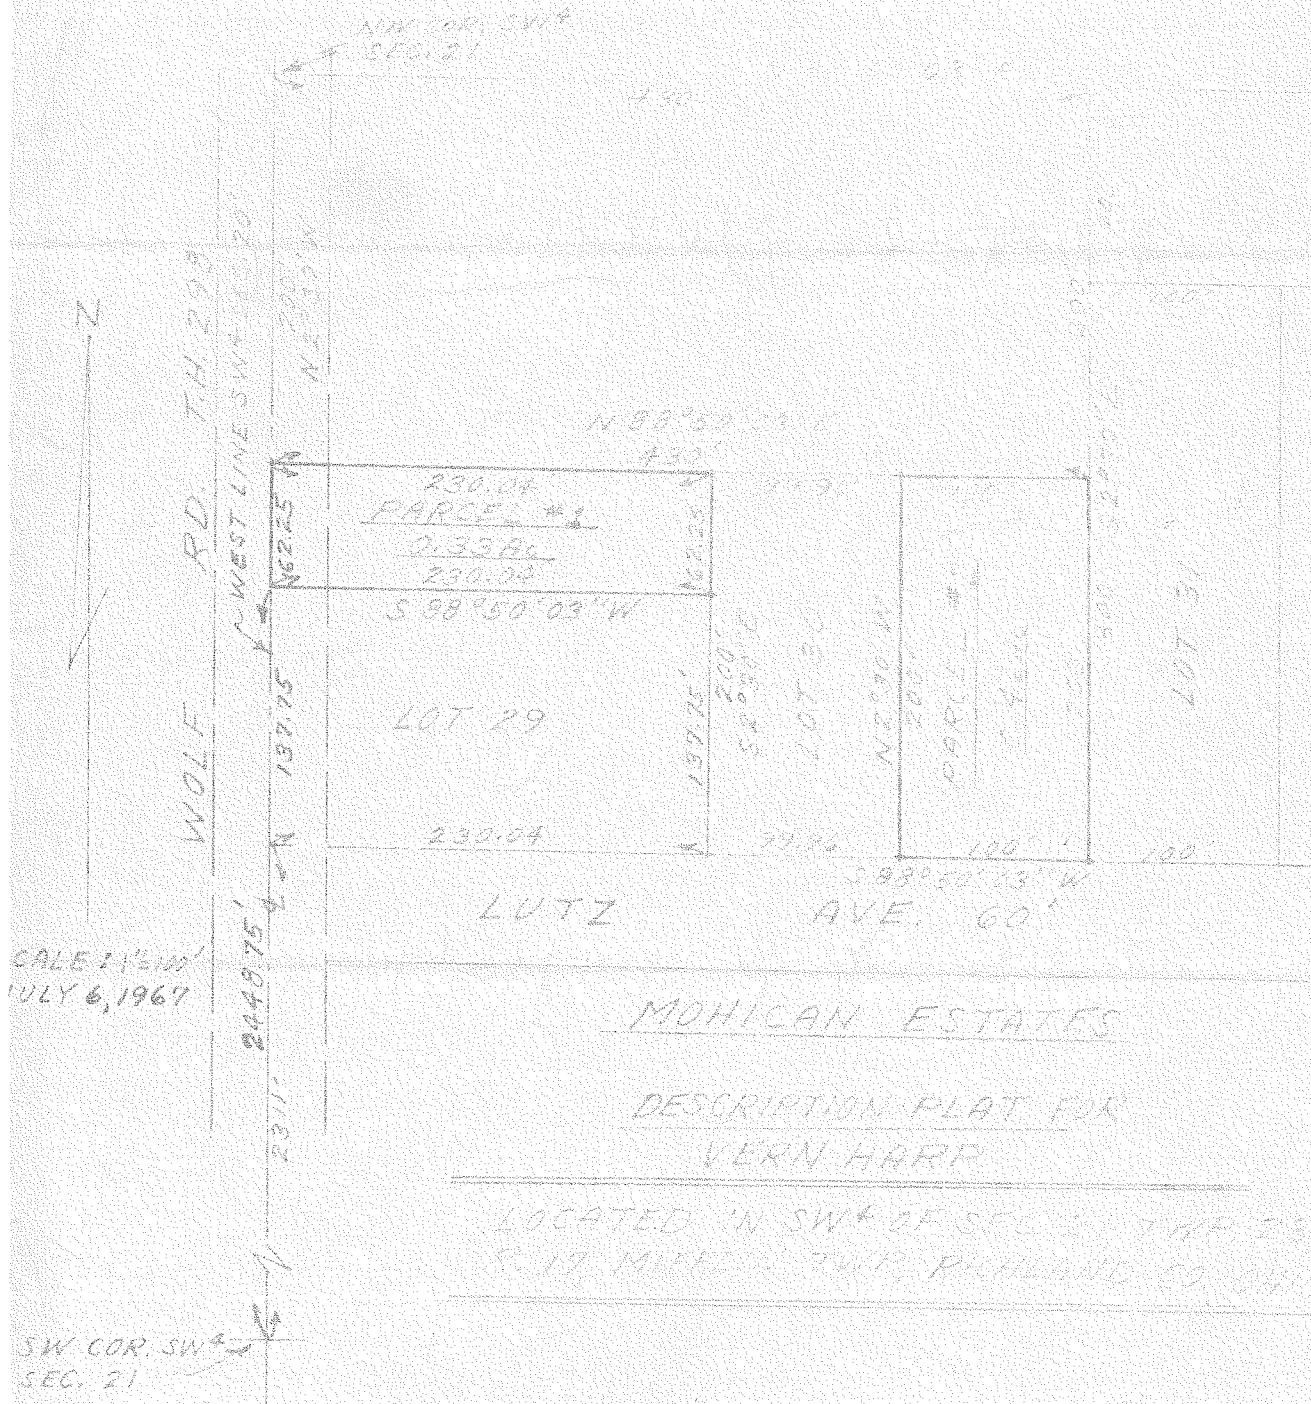

Murray D. Shaffer
 Edgar R. Johnston
 M. P. Lichtenwalter
 Thomas L. Seitz
 H. D. McClellan

SHAFFER, JOHNSTON, LICHTENWALTER & ASSOCIATES

Surveyors

672 Logan Road
 MANSFIELD, OHIO 44907
 Telephone 419-756-3374

2585 Cleveland Road
 WOOSTER, OHIO 44691
 Telephone 216-345-6377

REPLY TO:

SALE 1 1/2 AC
 JULY 6, 1967

MOHICAN ESTATES

DESCRIPTION PLAT FOR
VERN HARR

LOCATED IN SW 1/4 OF SEC. 21, TWP. 28
 S. 17. N. 17. W. RICHLAND CO. OH.