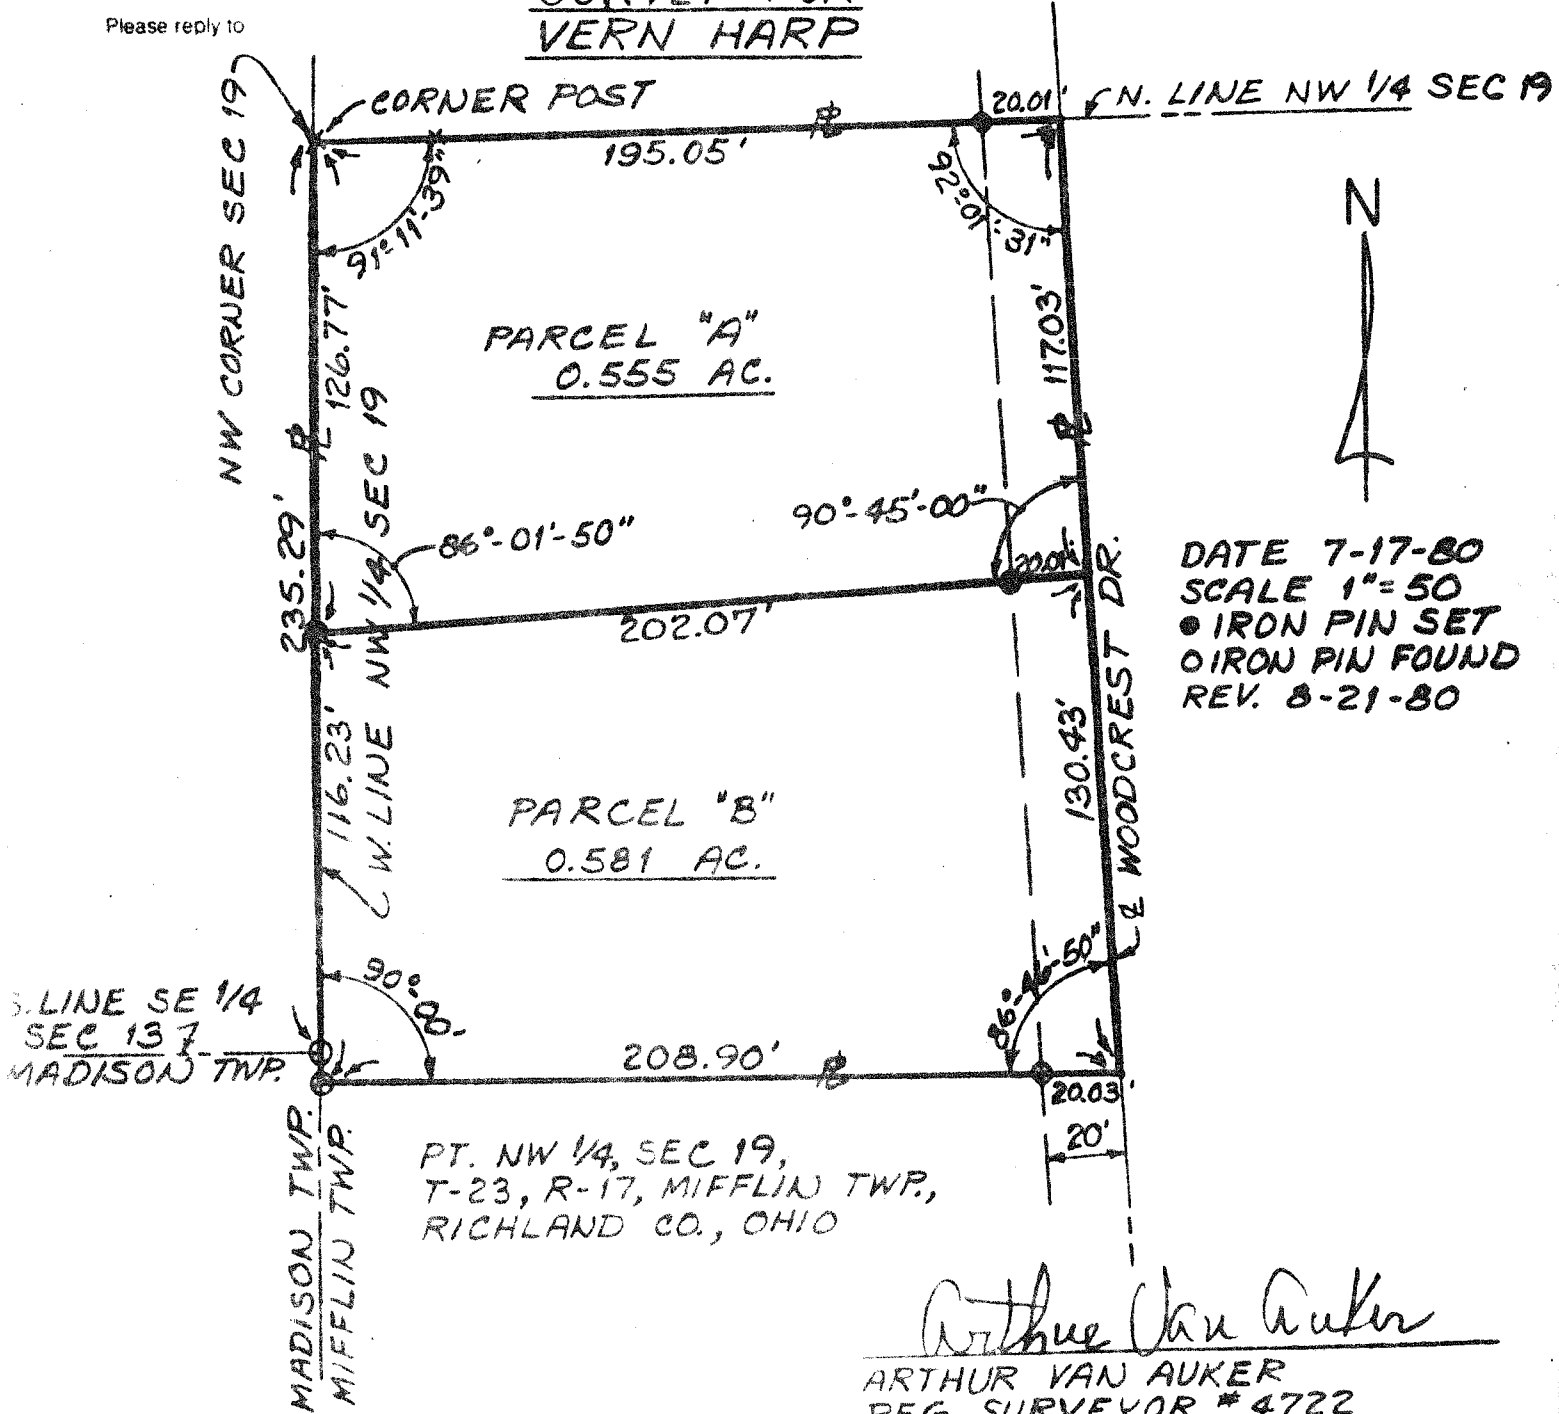

SHAFFER, JOHNSTON, LICHTENWALTER & ASSOCIATES

SURVEYORS

SURVEY FOR
VERN HARP

Please reply to

DATE 7-17-80
SCALE 1"=50
● IRON PIN SET
○ IRON PIN FOUND
REV. 8-21-80

Arthur Van Auker
ARTHUR VAN AUKER
REG. SURVEYOR # 4722
SM 1518