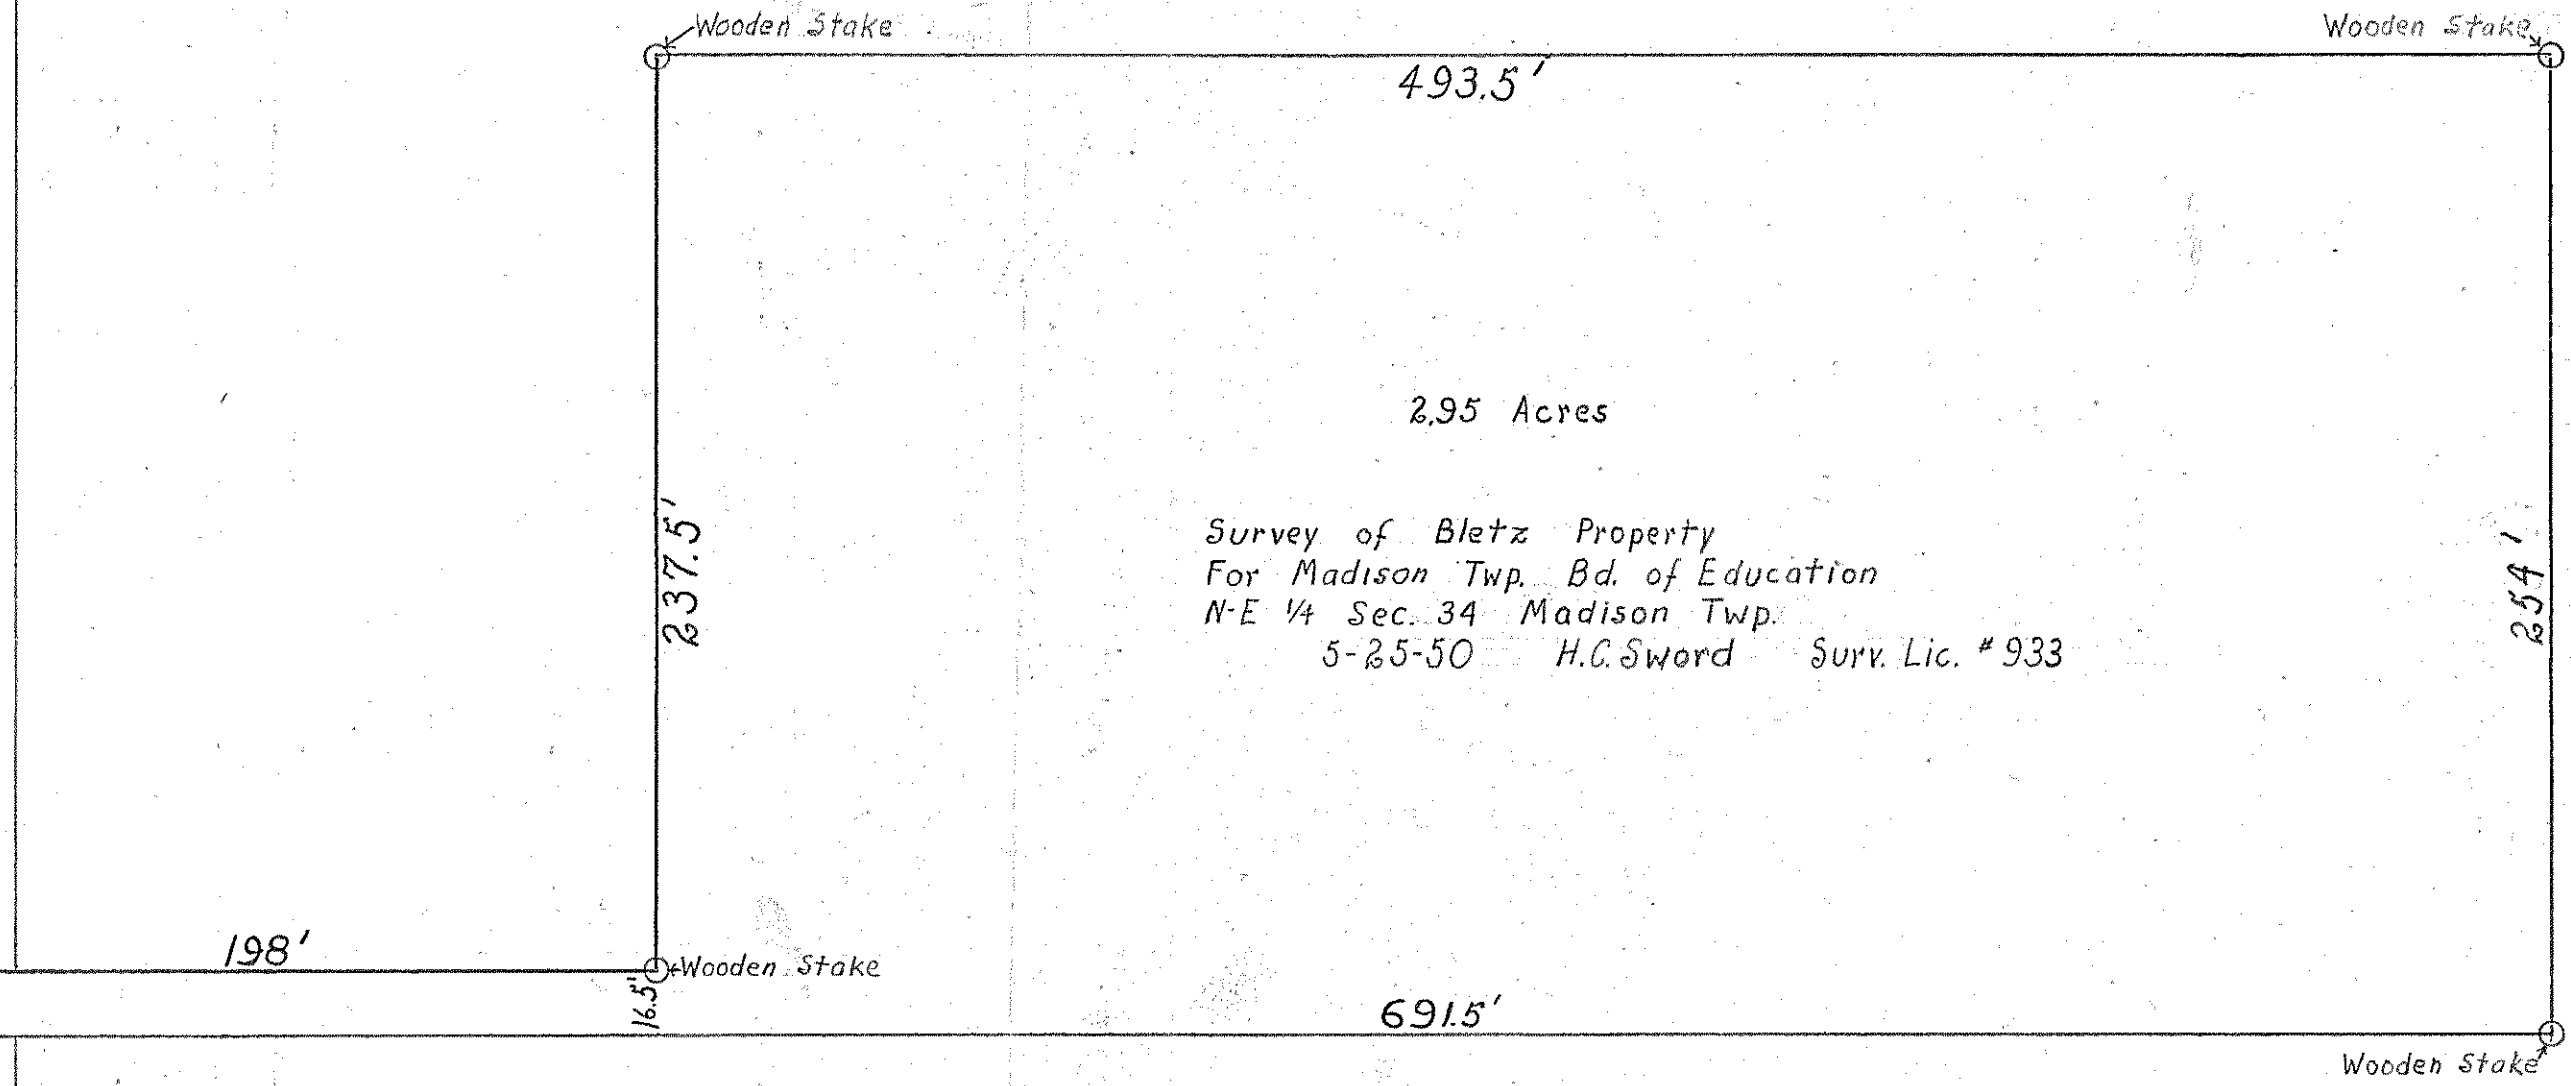

DESCRIPTION

Being a part of the northeast quarter, section 34, Township 21, of Range 18 in Madison Twp, beginning at a point on the west quarter line 489 feet north of the southwest corner of said quarter, thence east parallel to the south quarter line 691.5 feet; thence north parallel to the west quarter line 254 feet; thence west parallel to the south quarter line 493.5 feet to the east line of the Rice parcel and 198 feet from the center of Woodville Road; thence south parallel to the west quarter line 237.5 feet to a point 505.5 feet north of the south quarter line; thence west parallel to the south quarter line 198 feet to the center of the Woodville Road, thence south in the center of said road 16.5 feet to the place of beginning, containing 2.95 acres more or less. Ref. Vol. 313 Page 453.

Survey of Bletz Property
 For Madison Twp. Bd. of Education
 N-E 1/4 Sec. 34 Madison Twp.
 5-25-50 H.C. Sword Surv. Lic. # 933