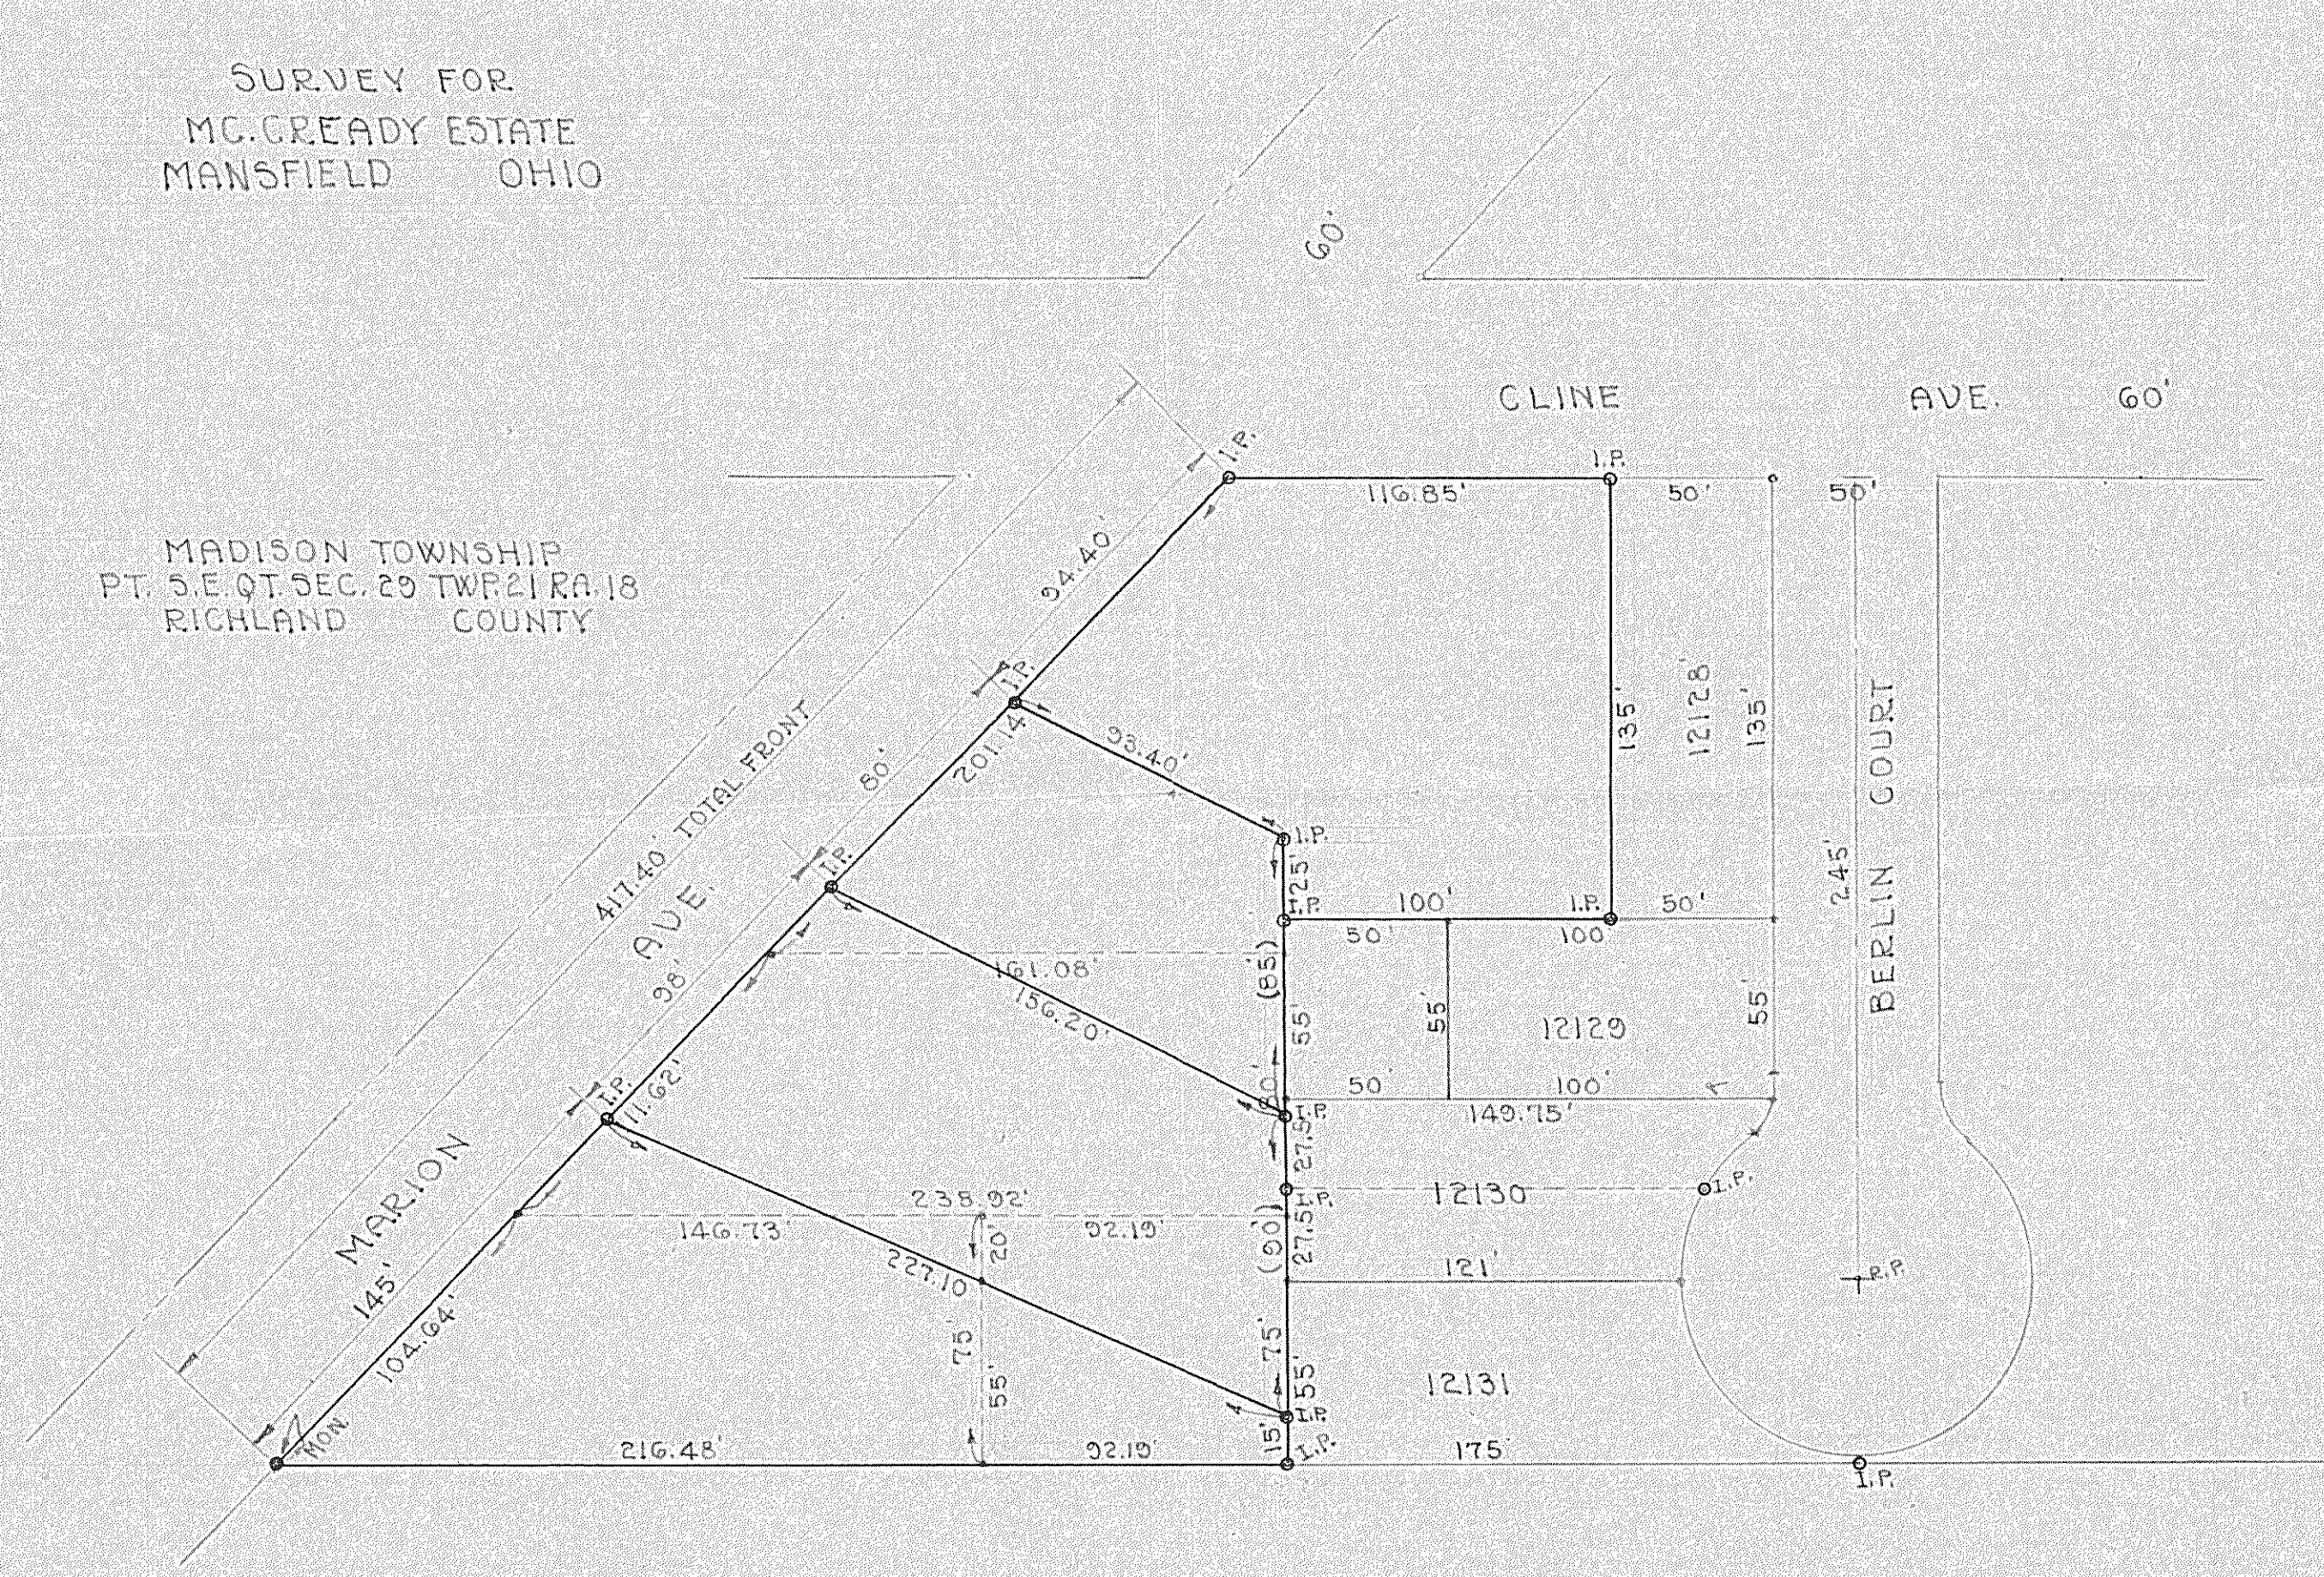

SURVEY FOR
 MC. GREADY ESTATE
 MANSFIELD OHIO

MADISON TOWNSHIP
 PT. S.E. QT. SEC. 29 TWP. 21 RA. 18
 RICHLAND COUNTY

JULY 1956
 SCALE 1" = 50'