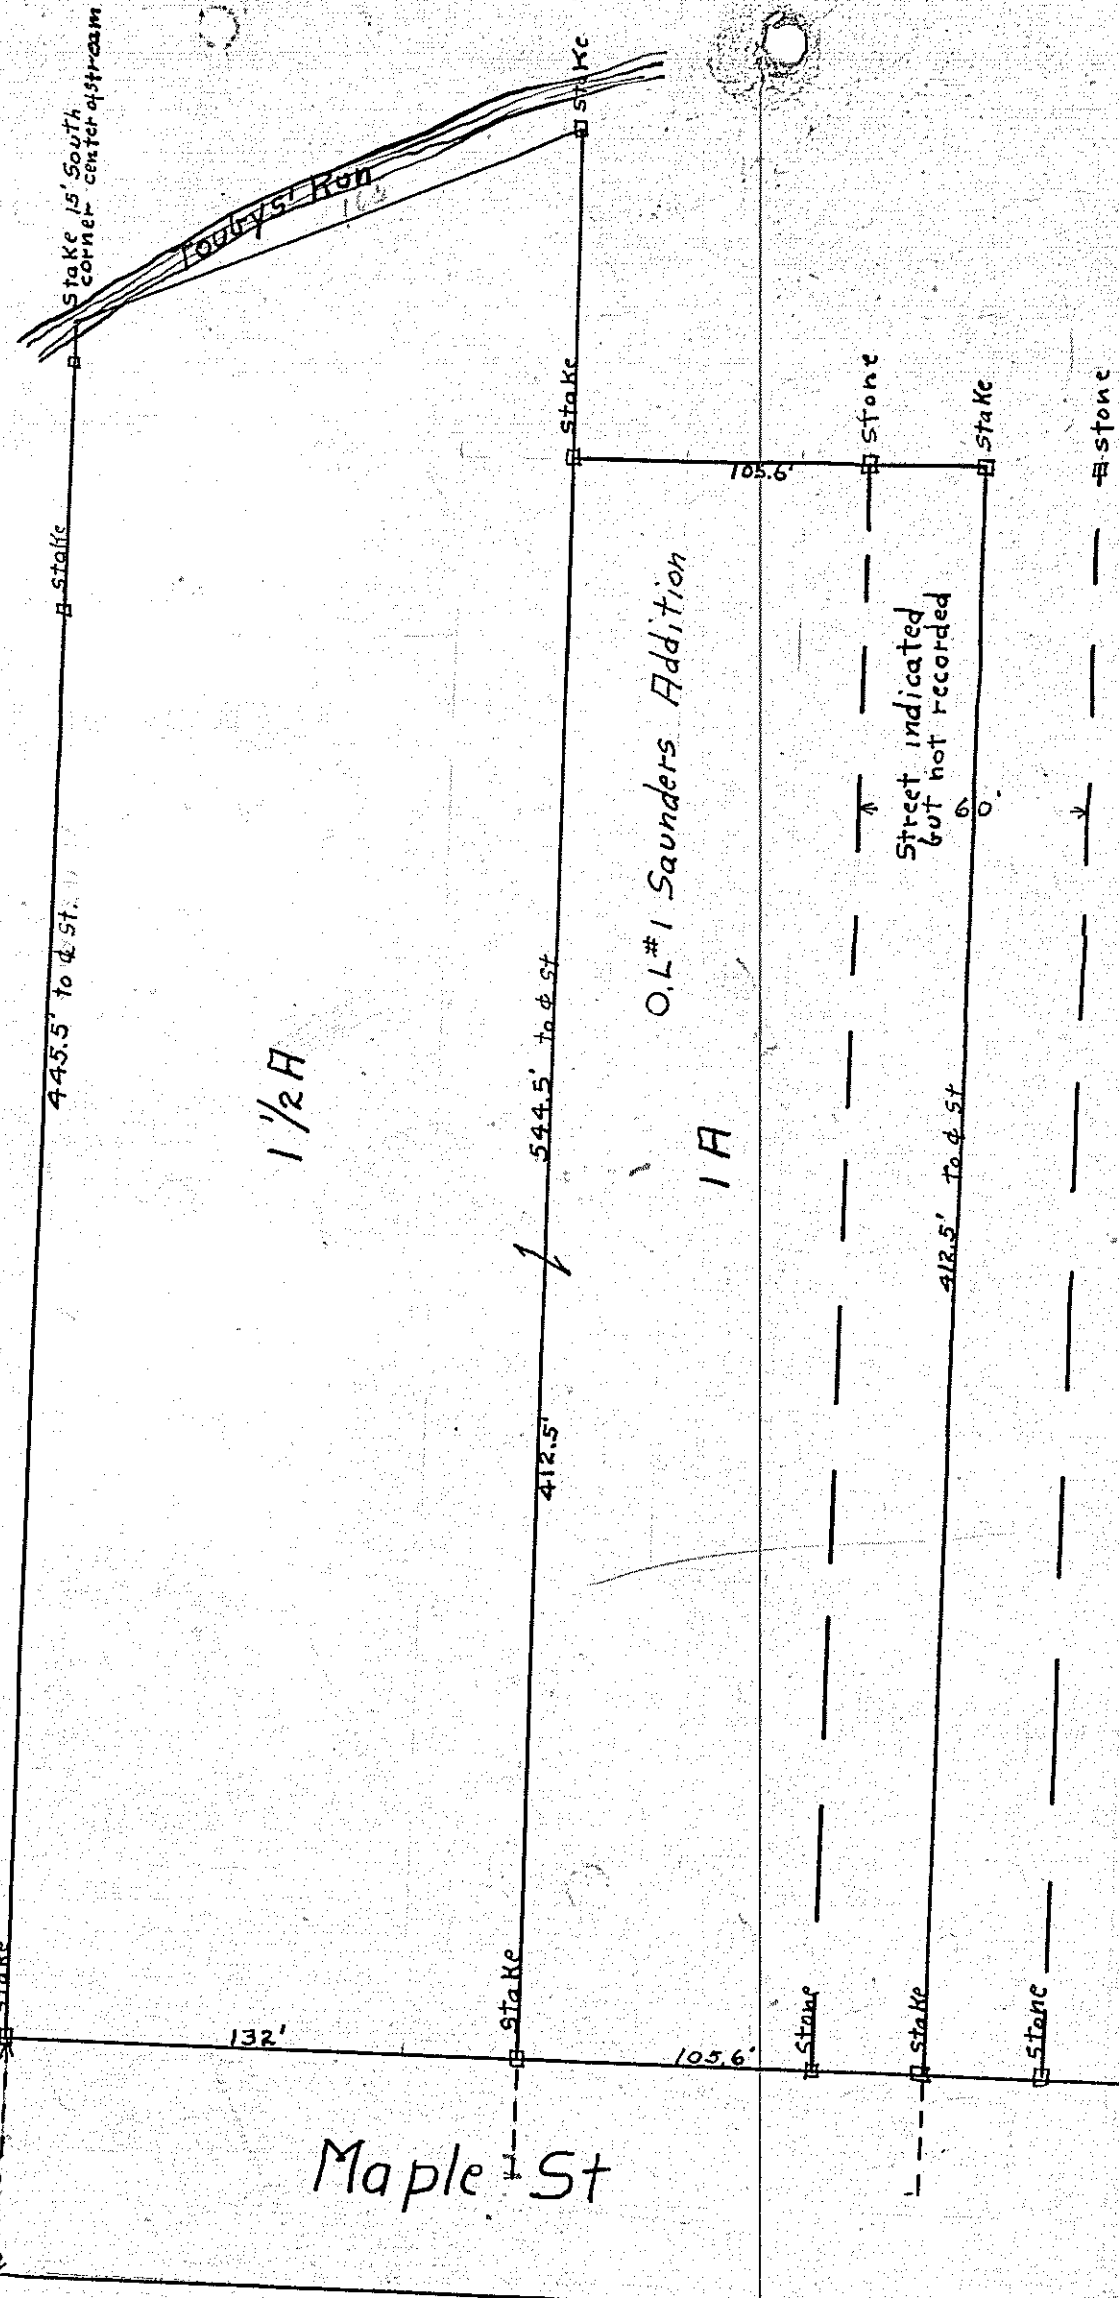

164

X164

179

Outlot File

Survey for J.C. Stetter
S.W 1/4 Sec. 20 Mad. Twp.
Nov. 1921

Mansfield
2nd Ward