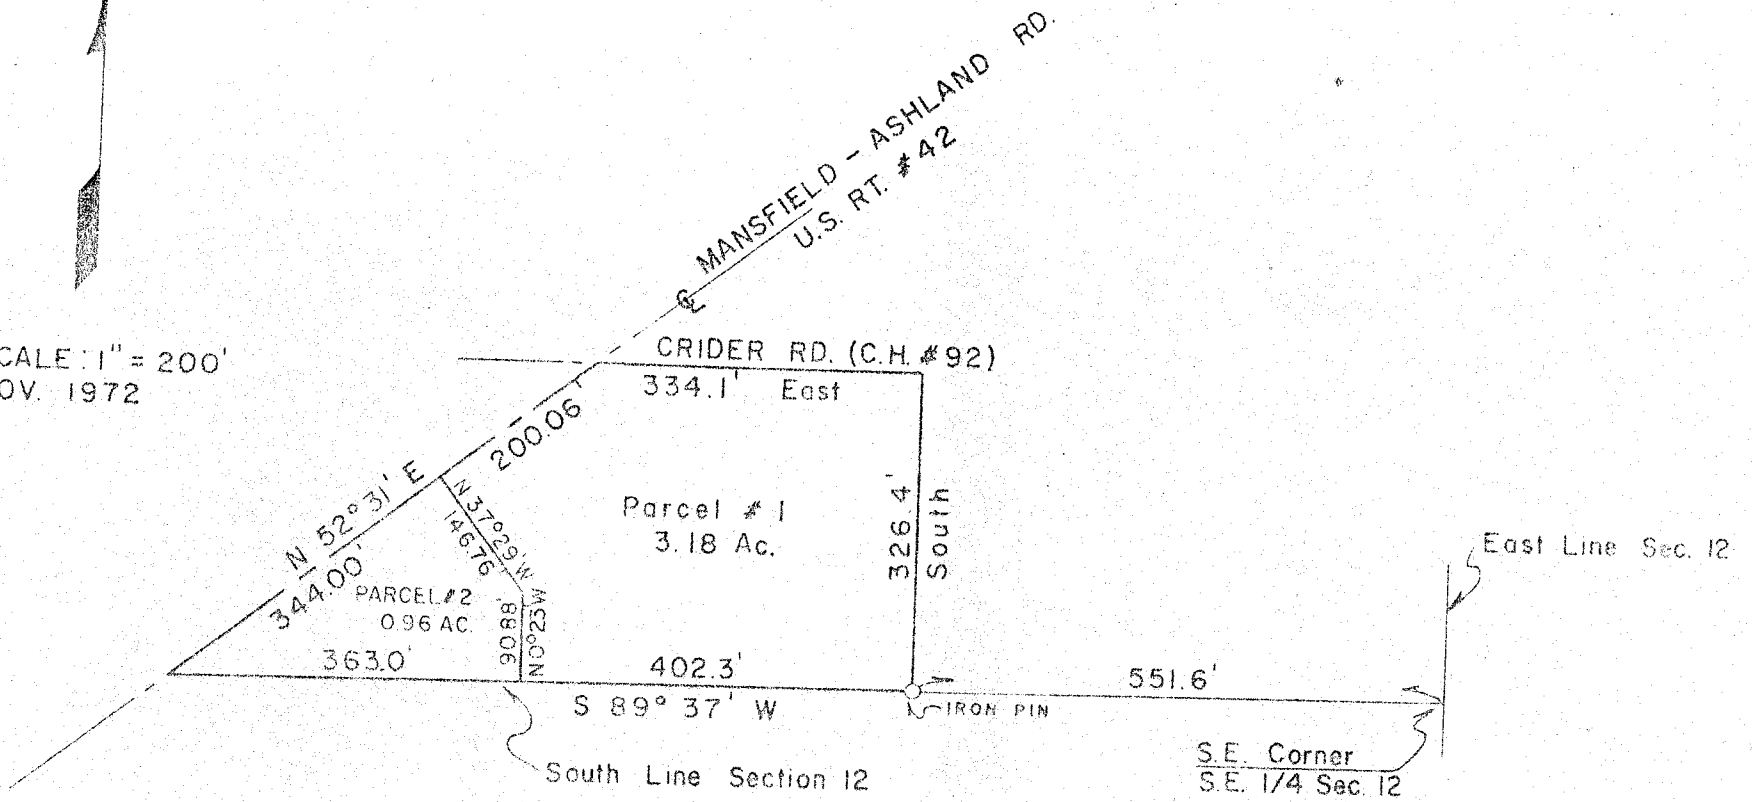

SCALE: 1" = 200'  
NOV. 1972

Description Of Property  
For  
MONARCHI - VELIKOFF Inc.  
S.E. 1/4 Sec. 12, Twp. 21, Range 18  
Madison Twp., Richland Co., Ohio

*Robert M. Little*  
Robert M. Little  
Reg. Surveyor #5524