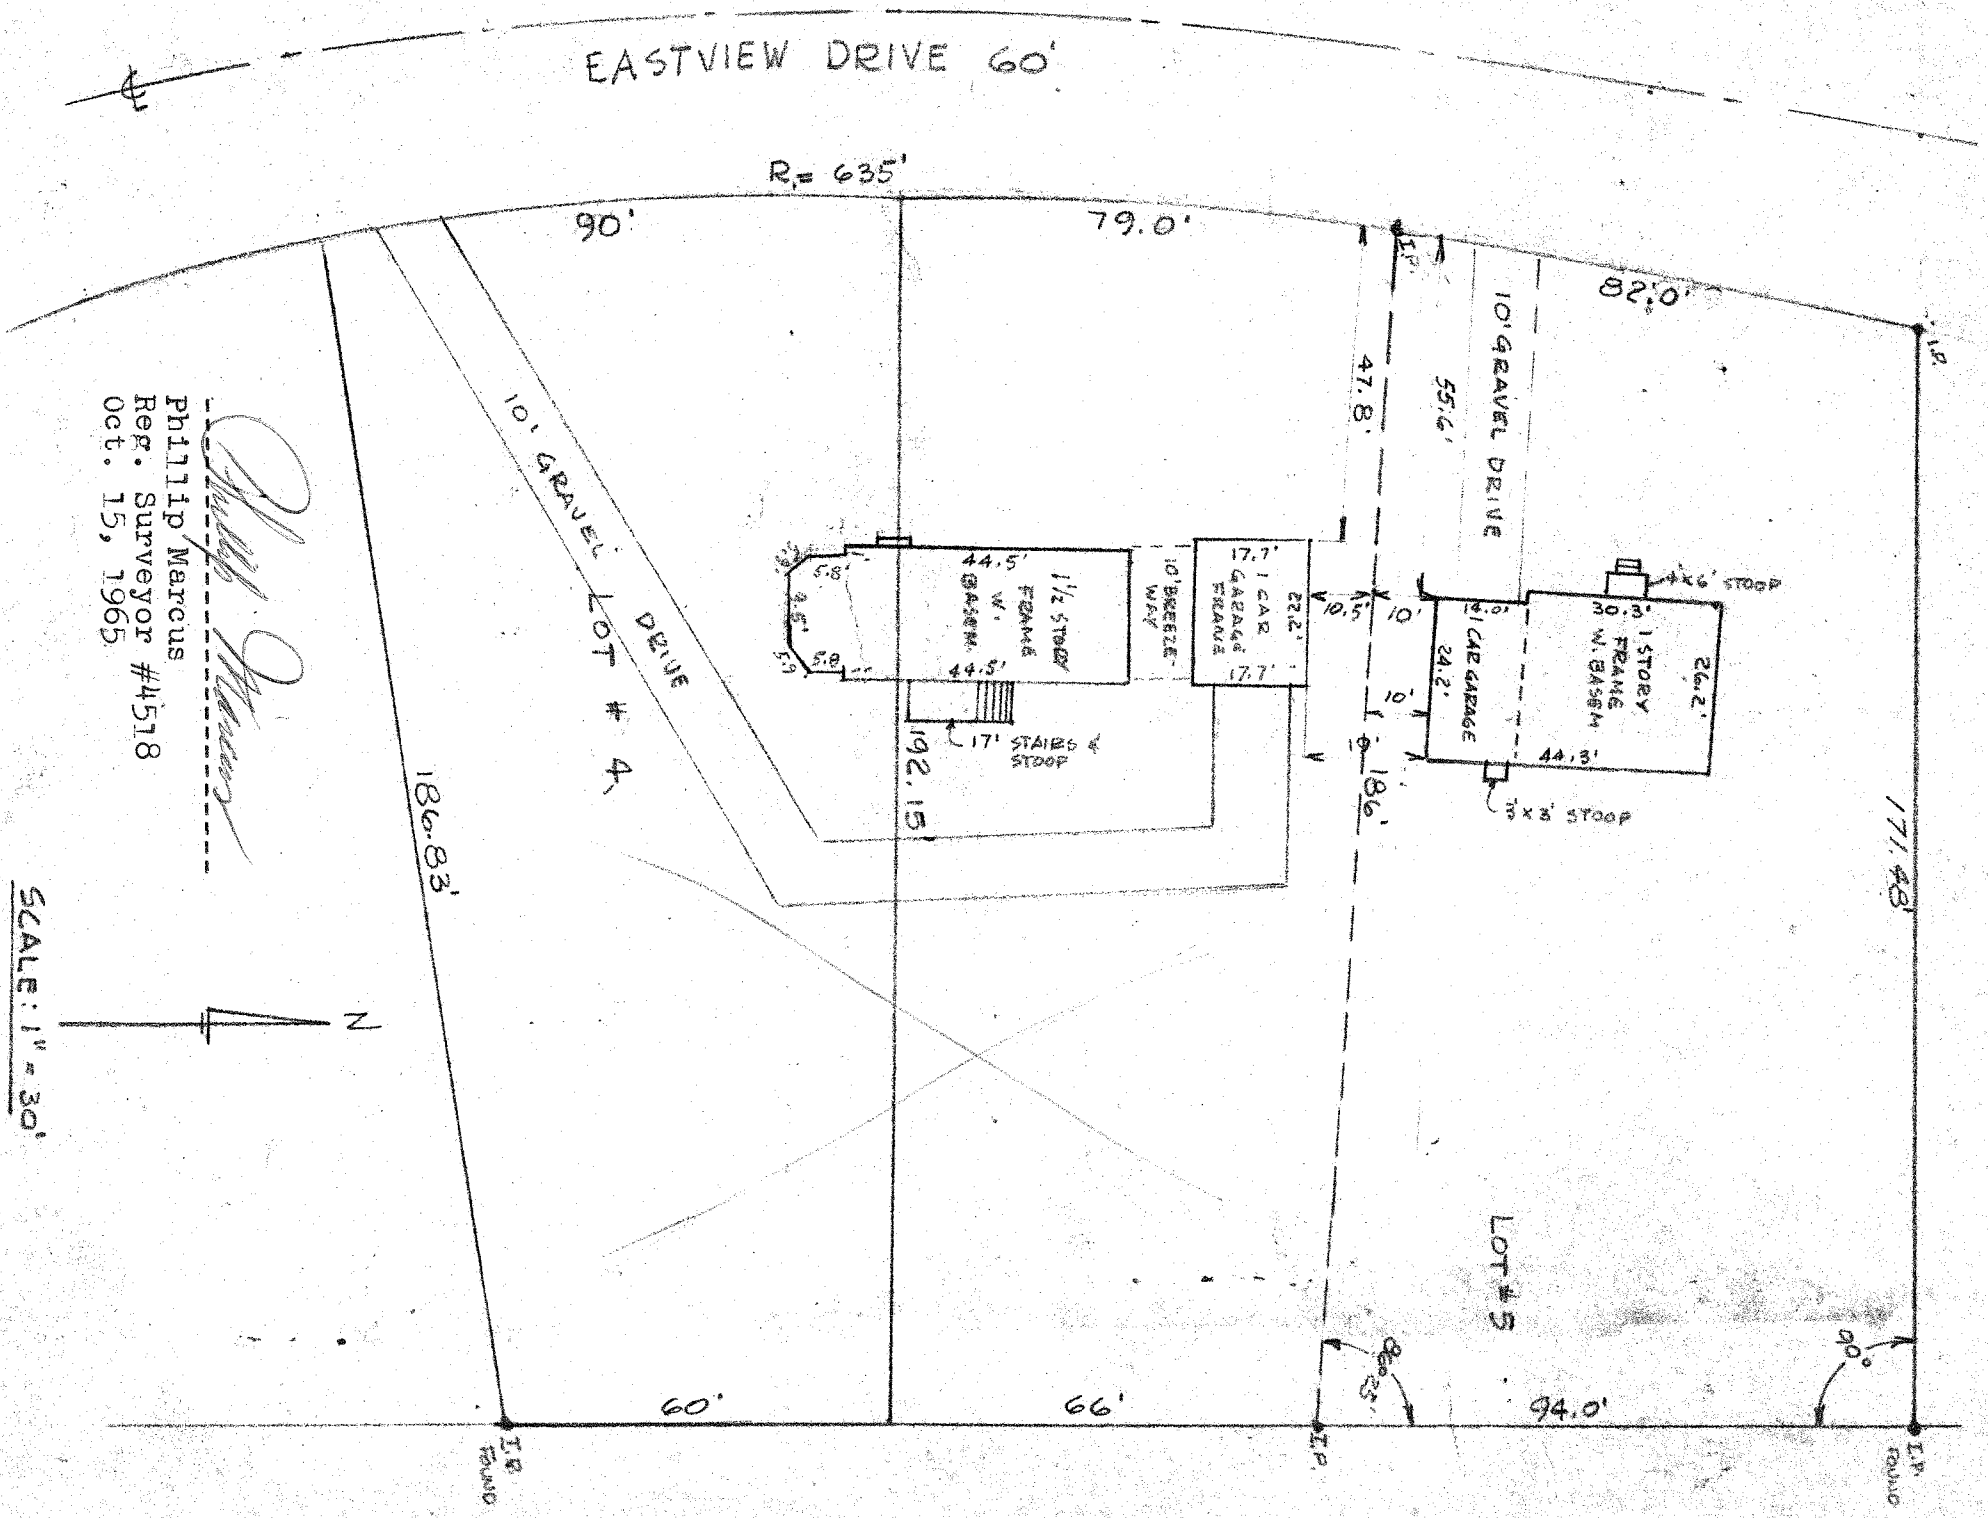

Maison Sec 12

Phillip Marcus
 Phillip Marcus
 Reg. Surveyor #4518
 Oct. 15, 1965

N
 SCALE: 1" = 30'