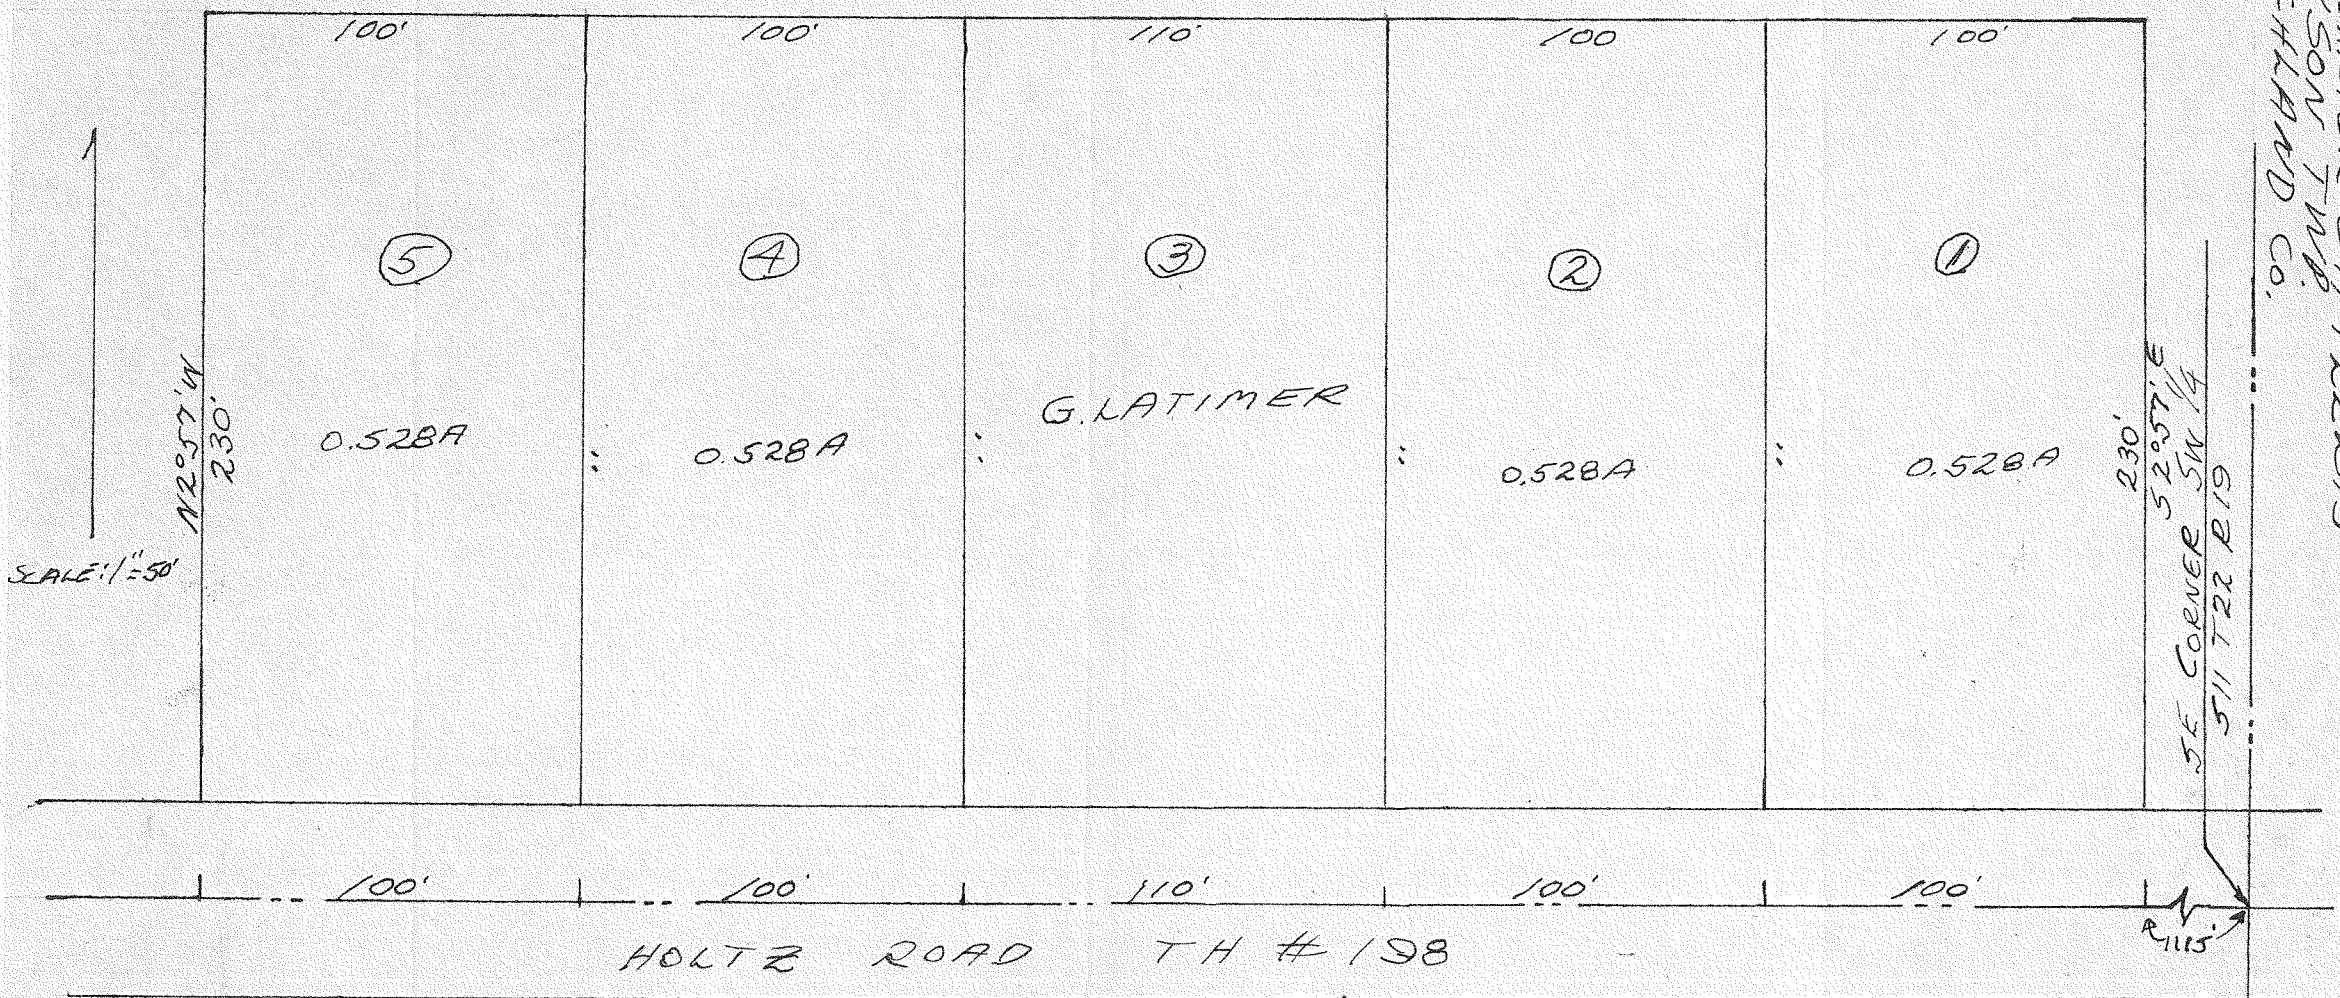

SUBJECT: PLAT OF SEVEREY
PART SW QUARTER S1/4 T22R19
JACKSON TWP.
RICHMOND CO.

DATE: 13 NOV 64

For Plat # 1985