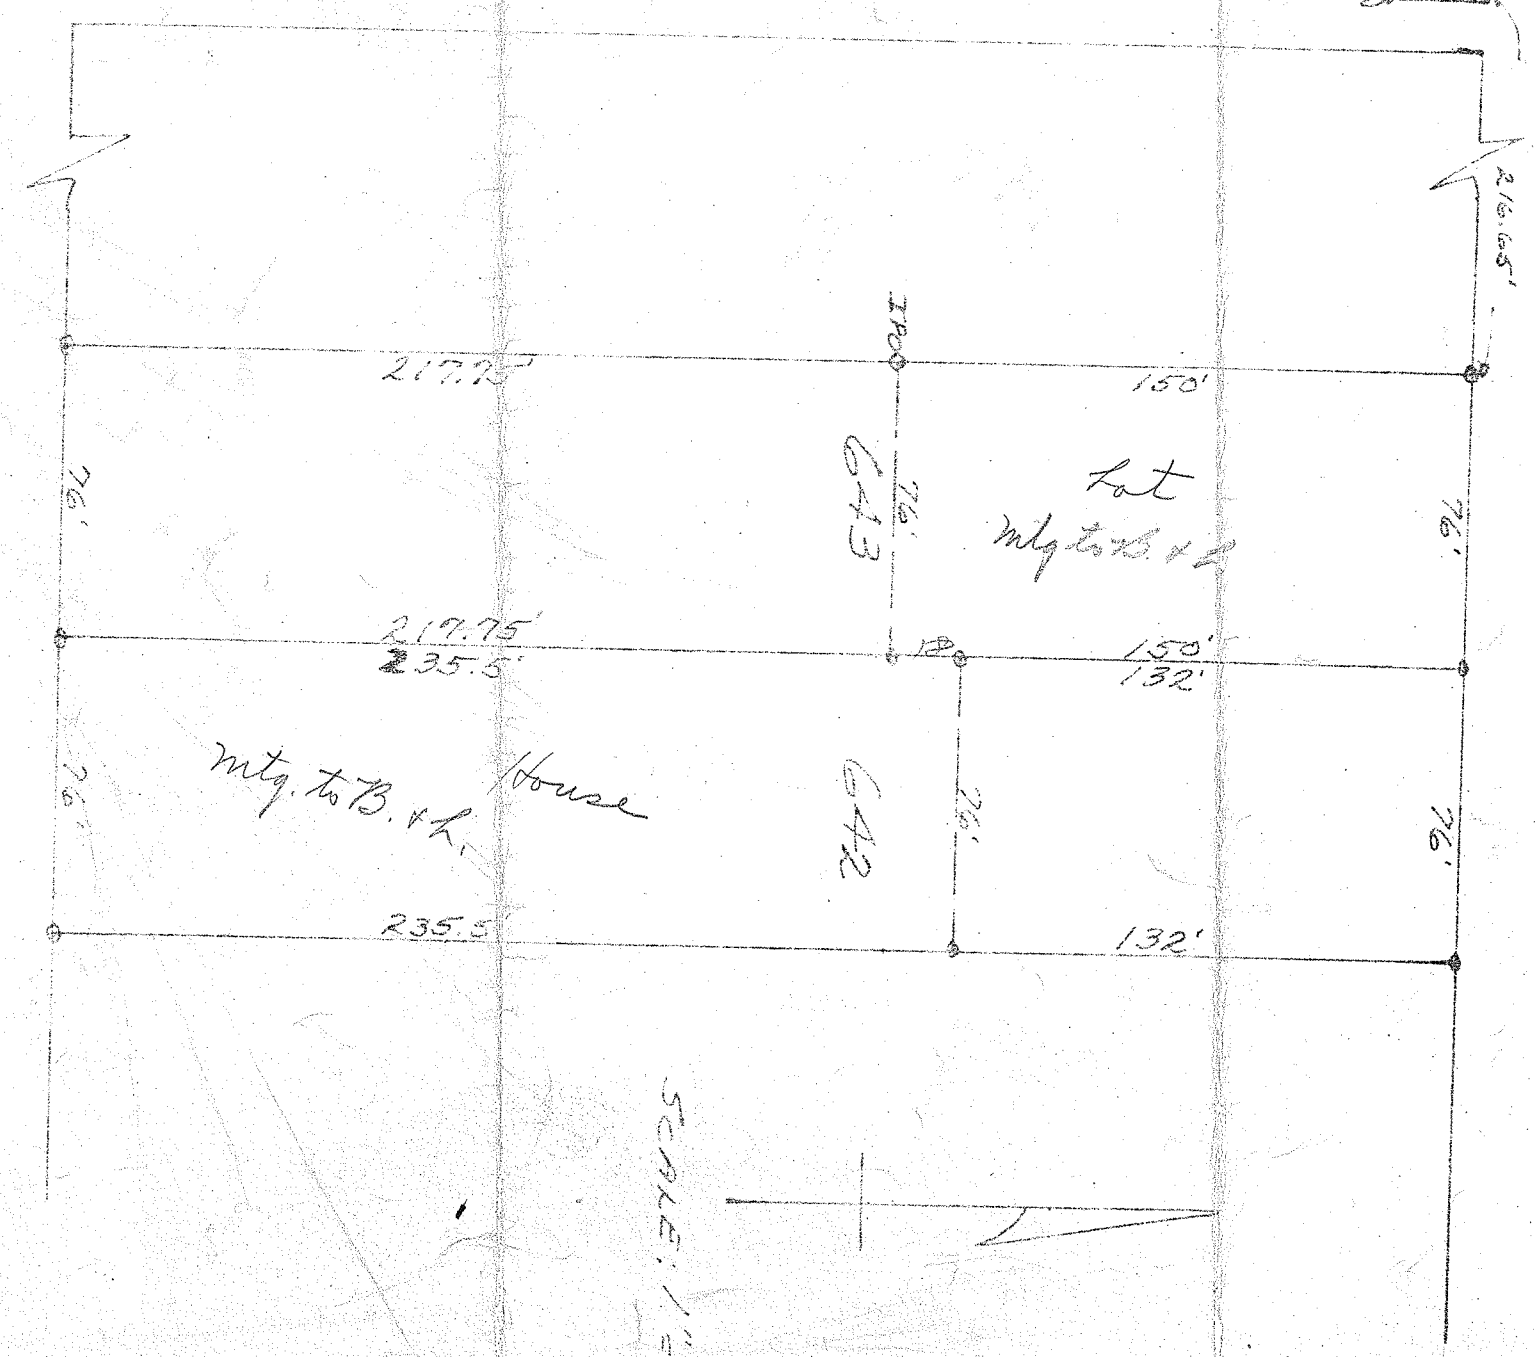

SUBJECT: PLAT OF SUBDIVISION
PLOTS 642 & 643
CITY OF SHELBURY

DATE: 5 APRIL 1948

for Victor Forester

SMILEY AVE 60'

SHARON ST. 50'

23 APRIL 1948
REG. SUR. #1483