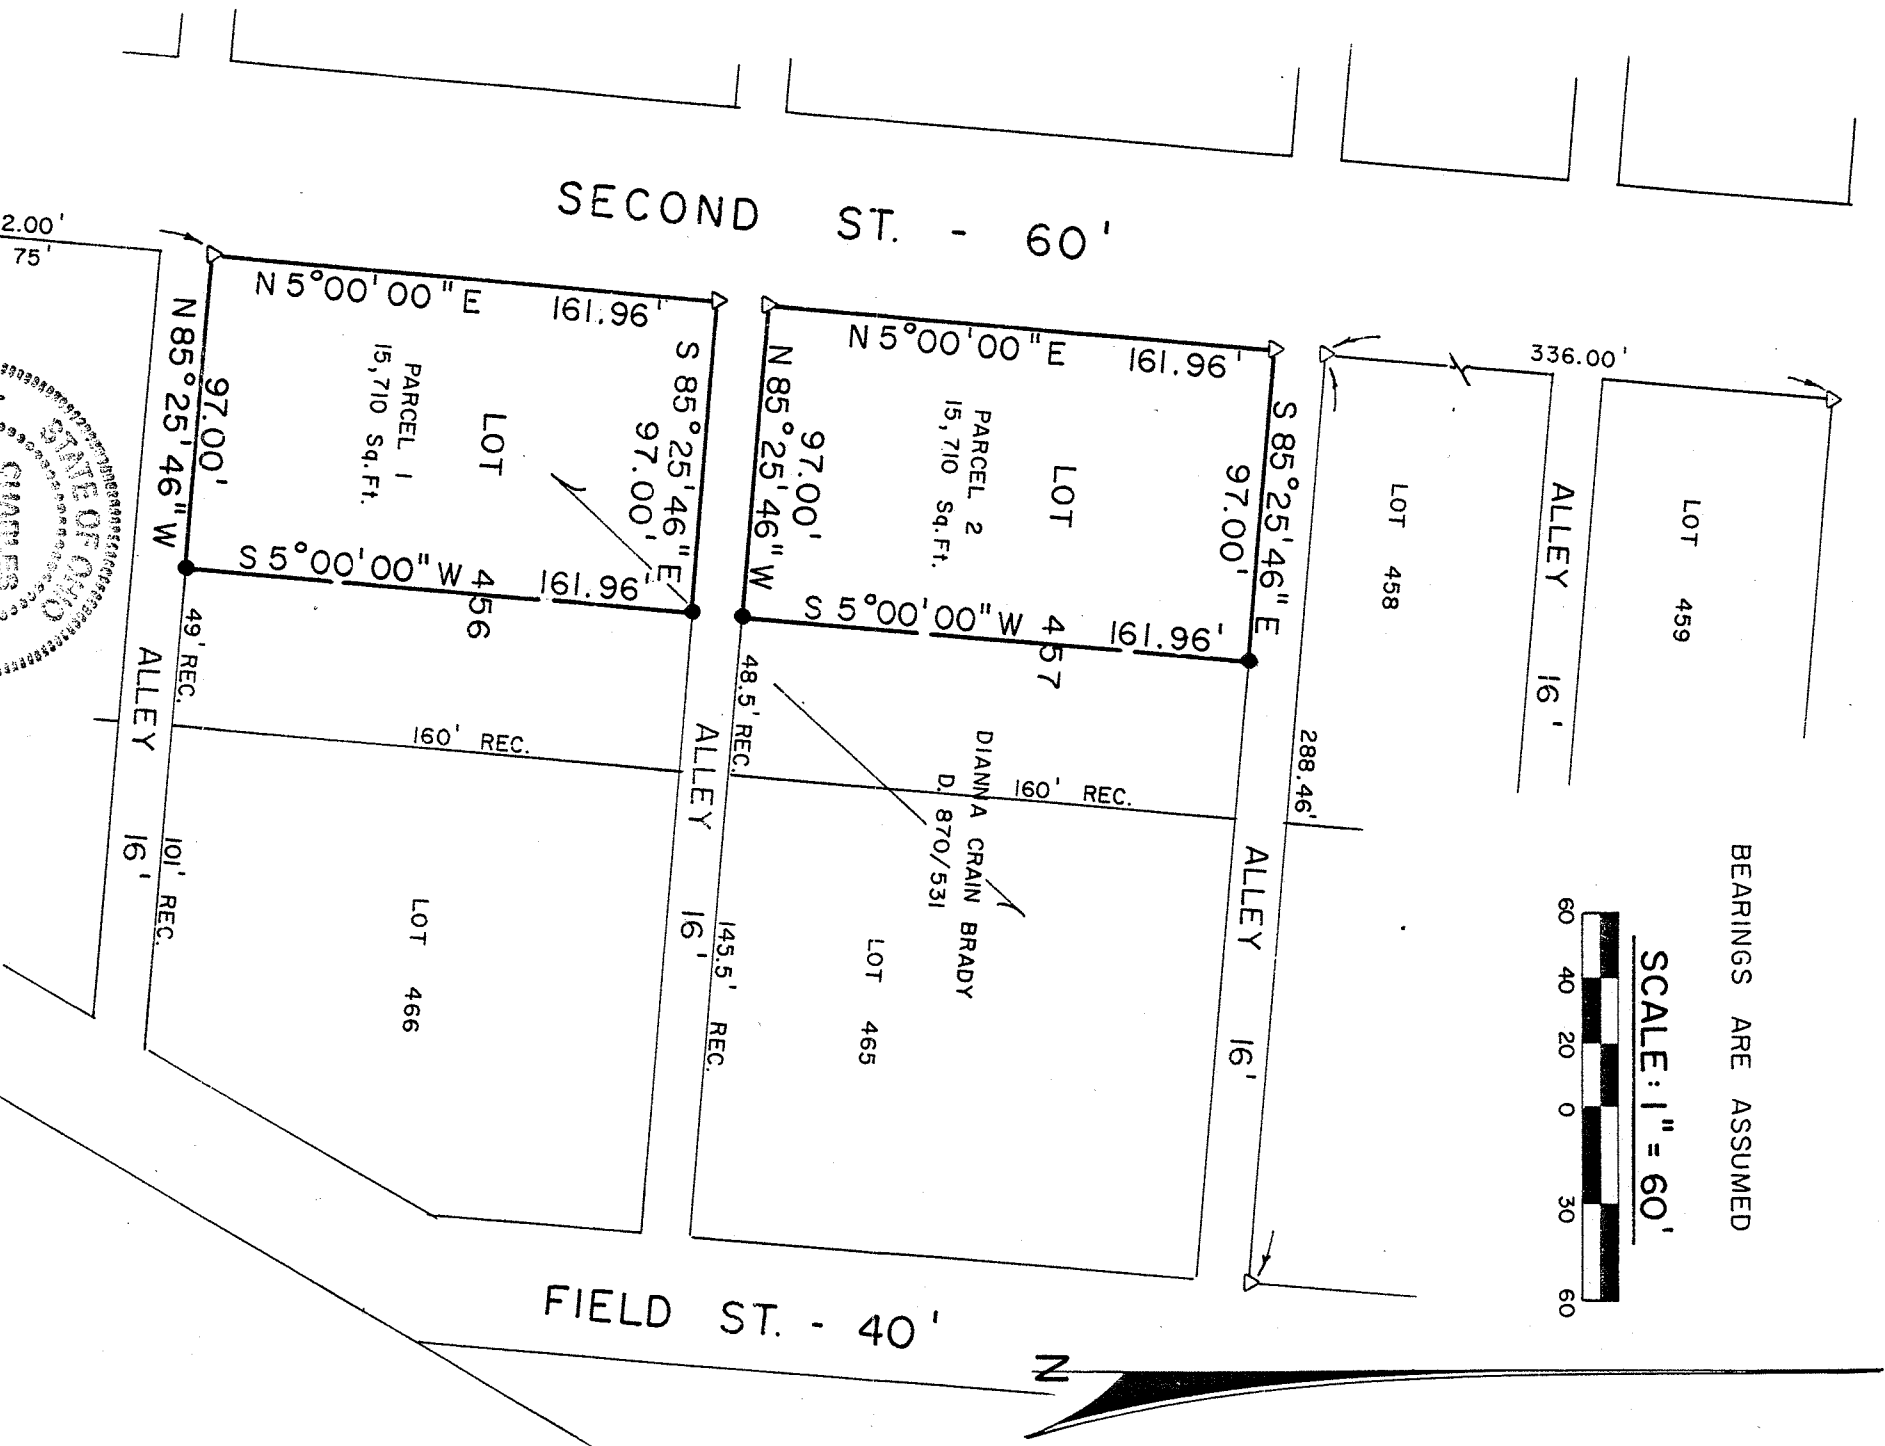

MIKE & DIANNA BRADY

PARTS OF LOTS 456 & 457, NORTH ADD., PLAT VOL. 2#3, PG. 9
CITY OF SHELBY, RICHLAND COUNTY, OHIO

LEGEND

- △ - IRON PIN FOUND (FEK & A, 6687)
- - 5/8" IRON PIN SET WITH CAP
- STAMPED "C. KERG, RLS 7152"