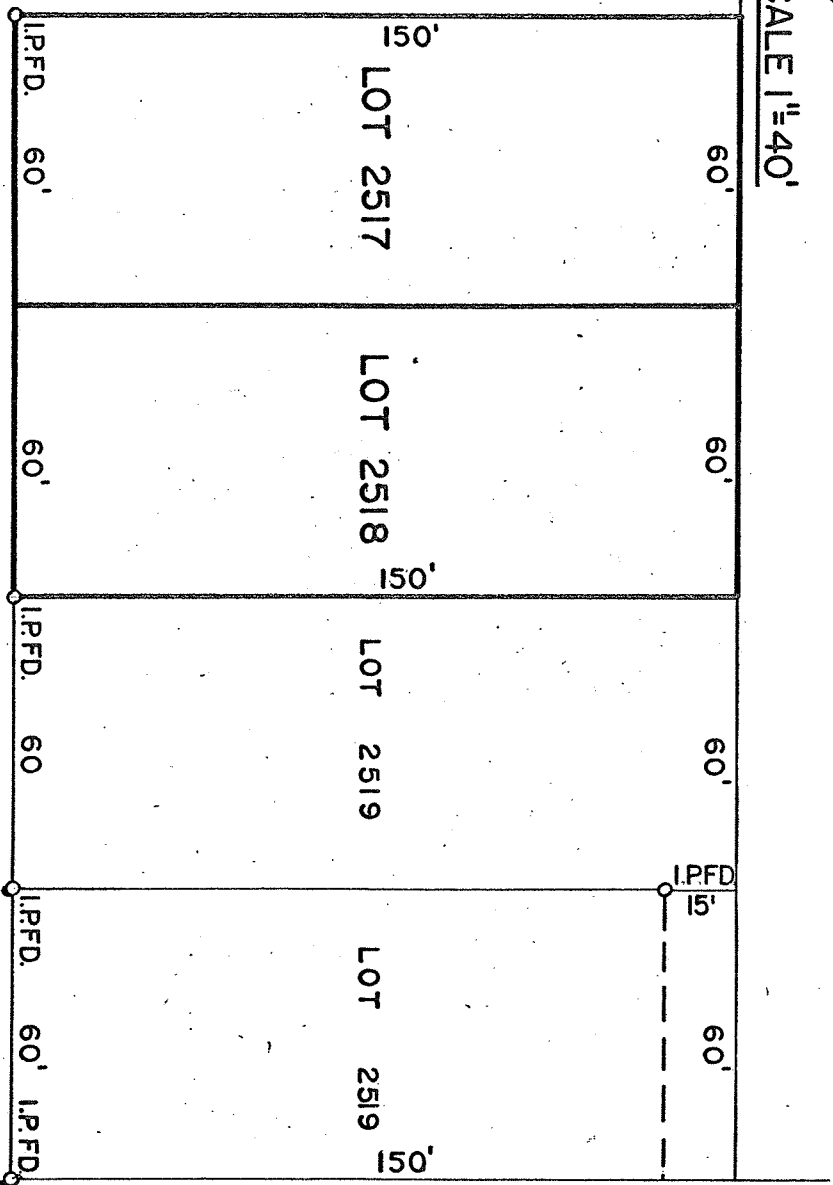

PLAT OF PROPERTY

FRED D. CUNNINGHAM

IN LOT NOS 2517 & 2518

CITY OF SHELBY, RICHLAND COUNTY, OHIO

SCALE 1"=40'

PARKWOOD DR. 50'

LEIGHTY

PREPARED BY-- F. E. KROCKA & ASSOCIATES

Fred E. Krocka
FRED E. KROCKA

OHIO REGISTERED SURVEYOR 3702
AUGUST 3, 1970