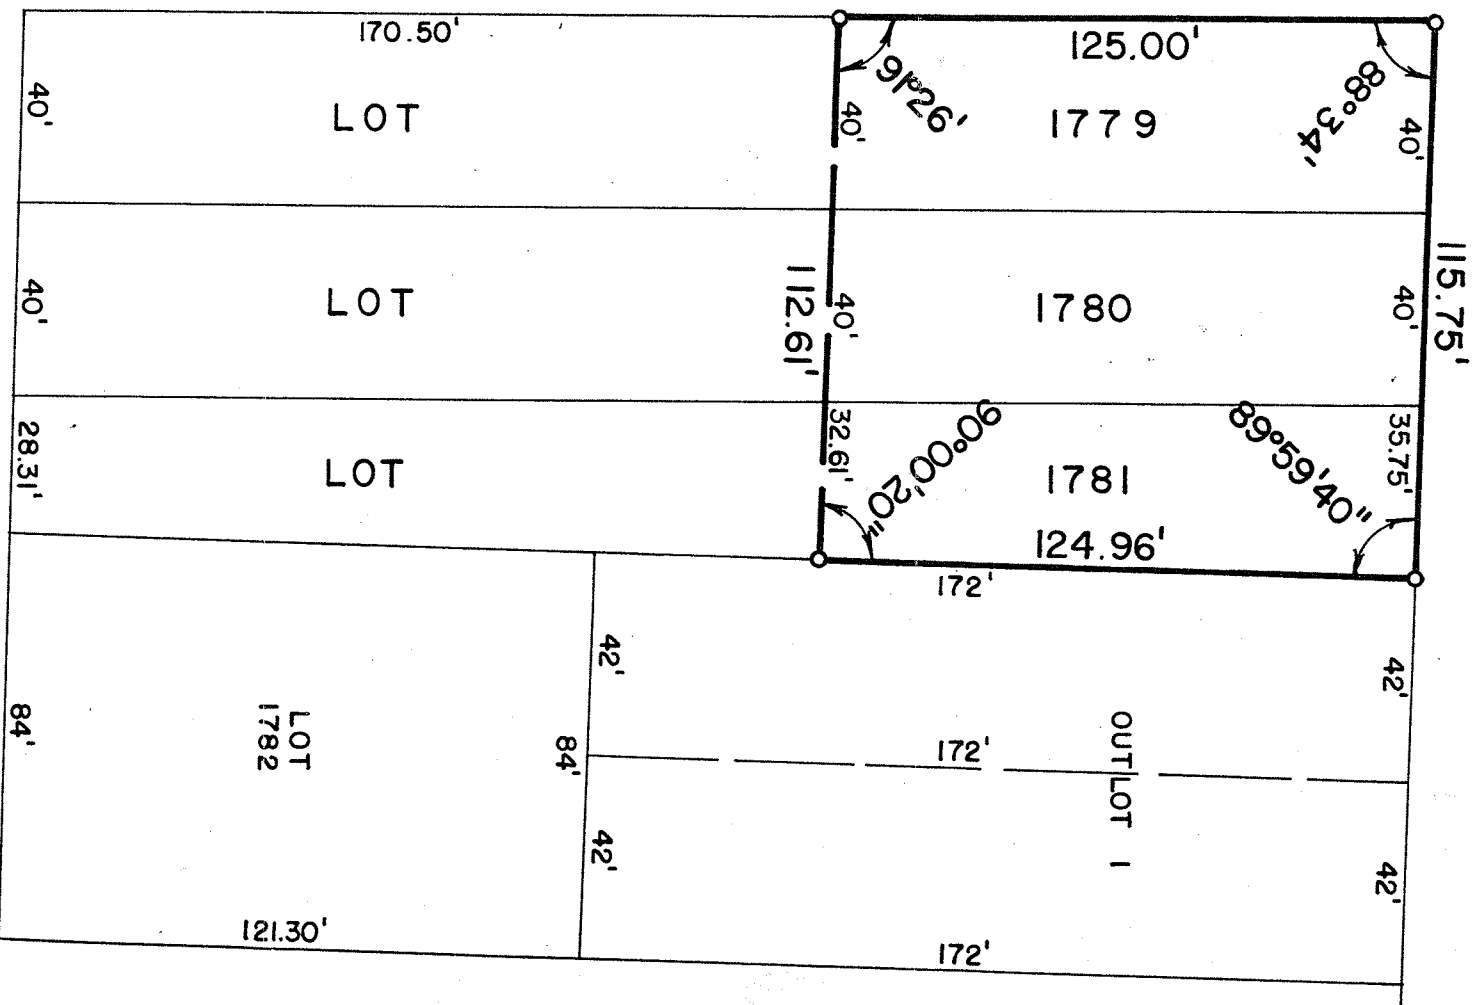

PLAT  
 GEORGE L. DICK ESTATE  
 PART OF LOTS NO. 1779, 1780, & 1781  
 CITY OF SHELBY, RICHLAND COUNTY, OHIO

WILSON AVENUE — 50'

SCALE: 1" = 40'

PREPARED BY:

F. E. KROCKA & ASSOCIATES  
 FRED E. KROCKA  
 OHIO REGISTERED SURVEYOR NO. 3702  
 DATE: JUNE 10, 1975

60'