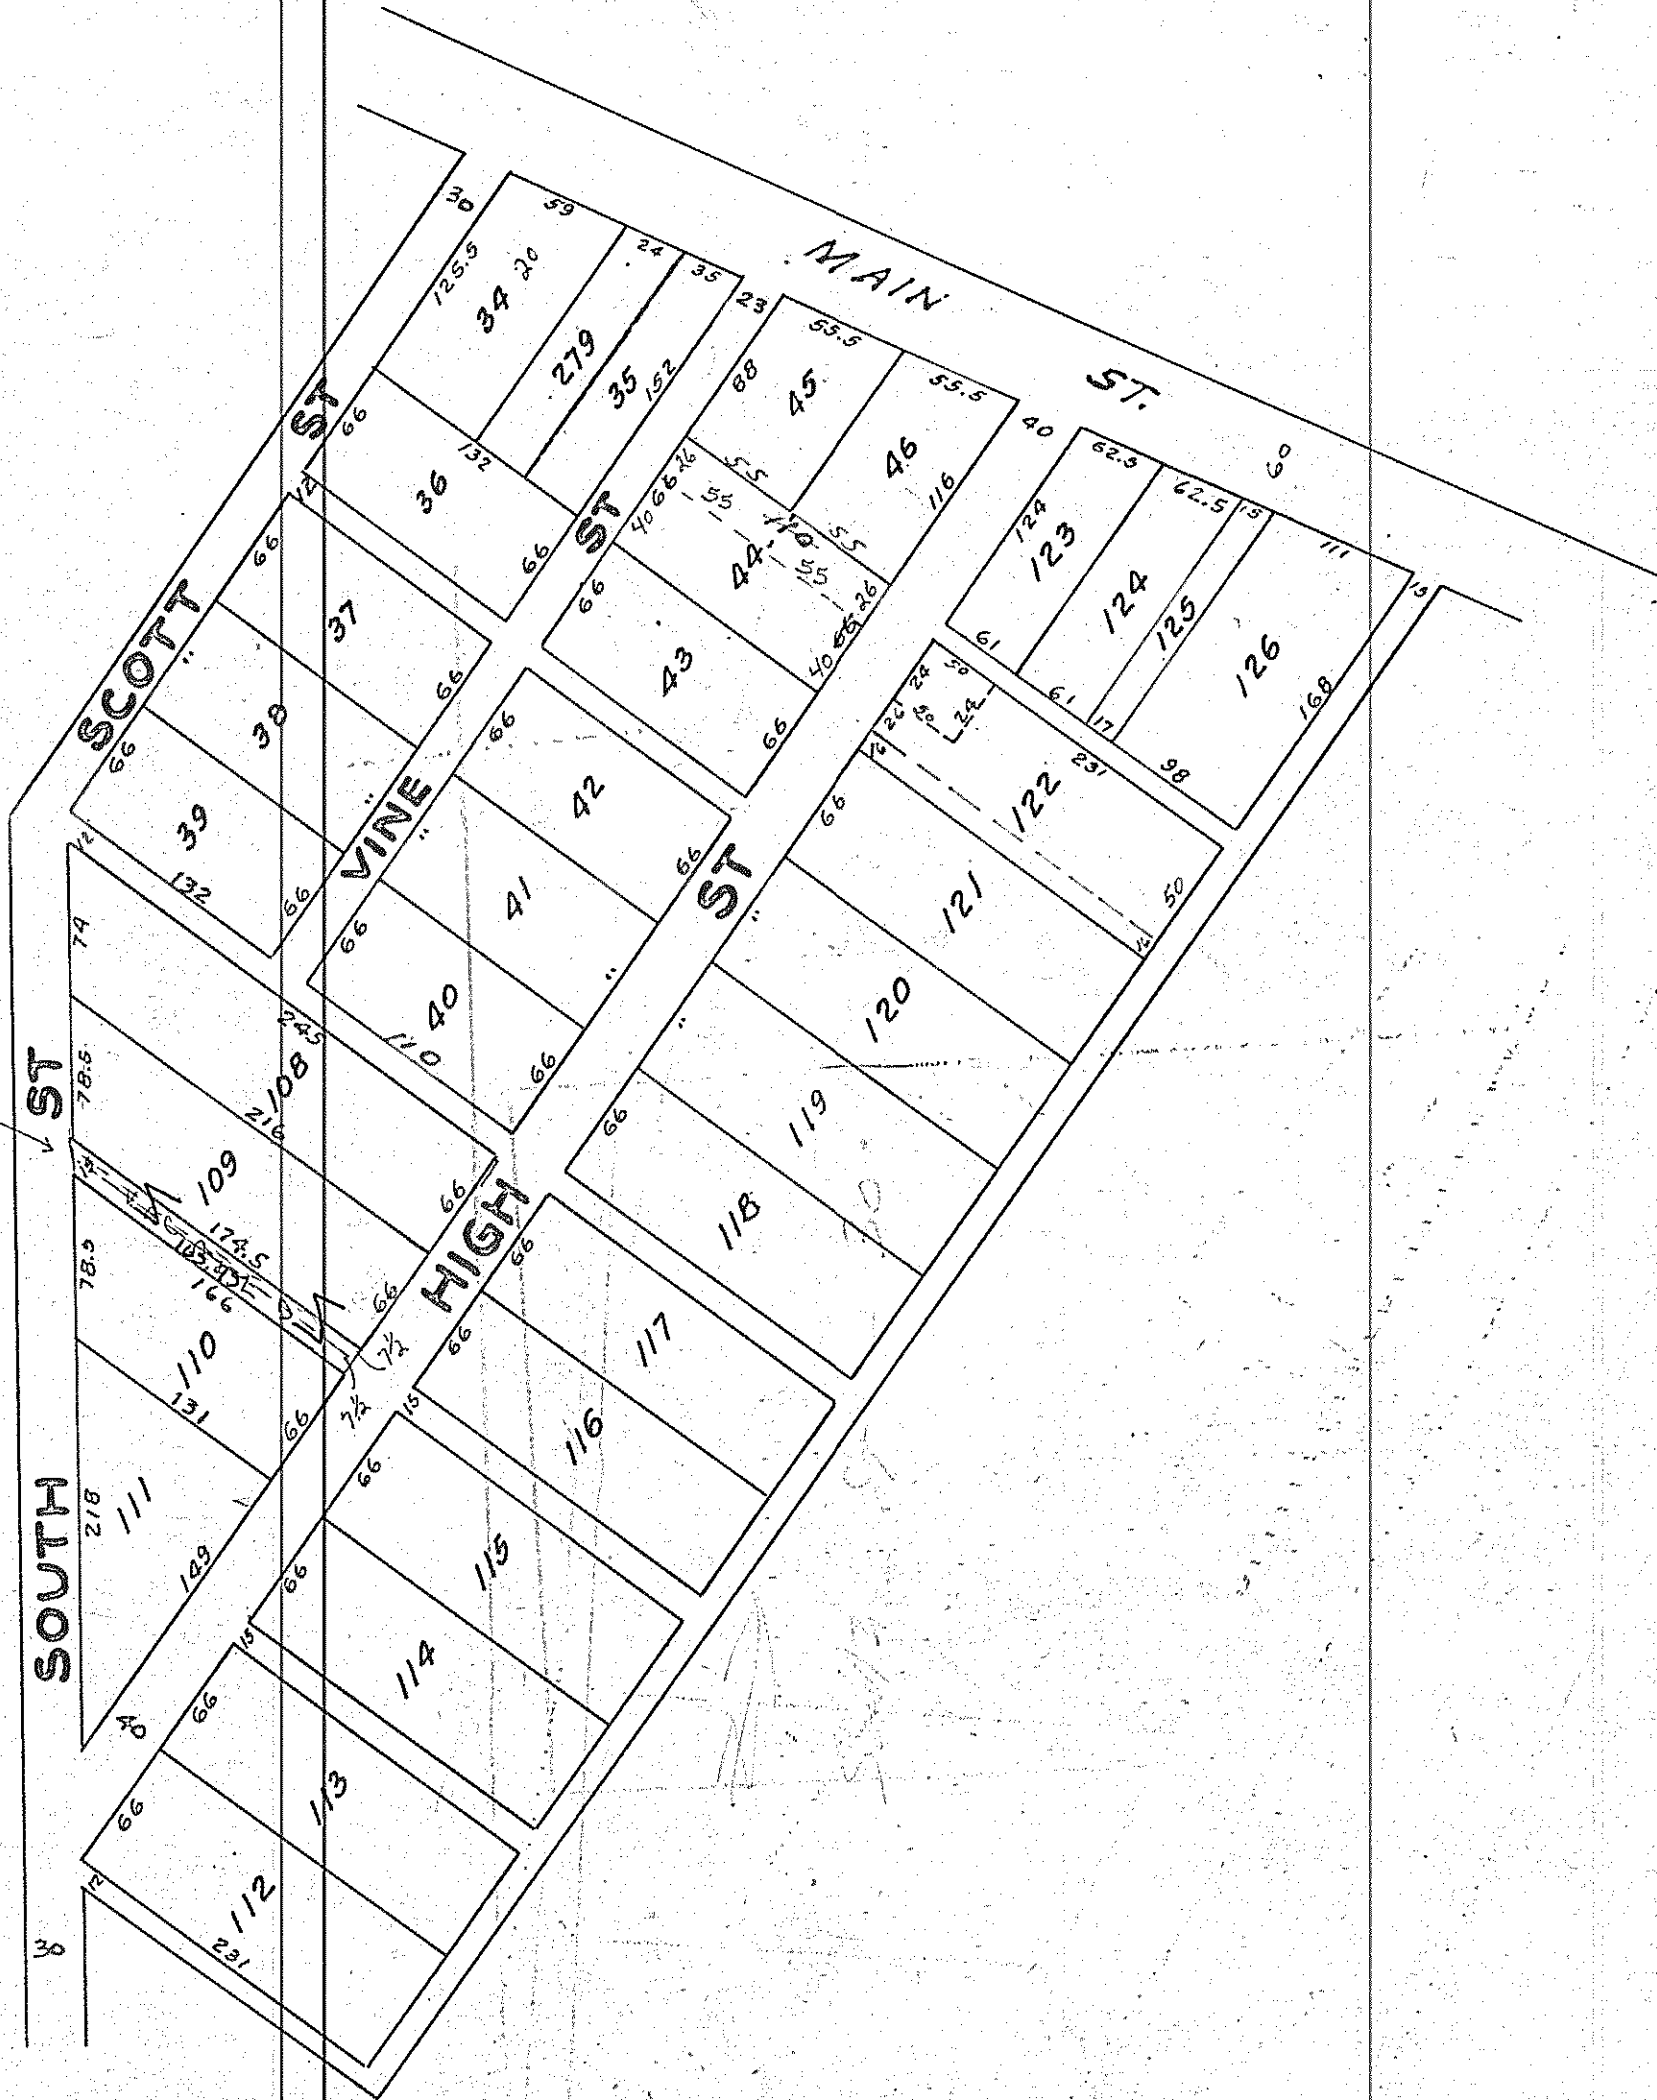

ORD 1990-7  
VACATED

SHILOH VILLAGE  
CASS TWP.