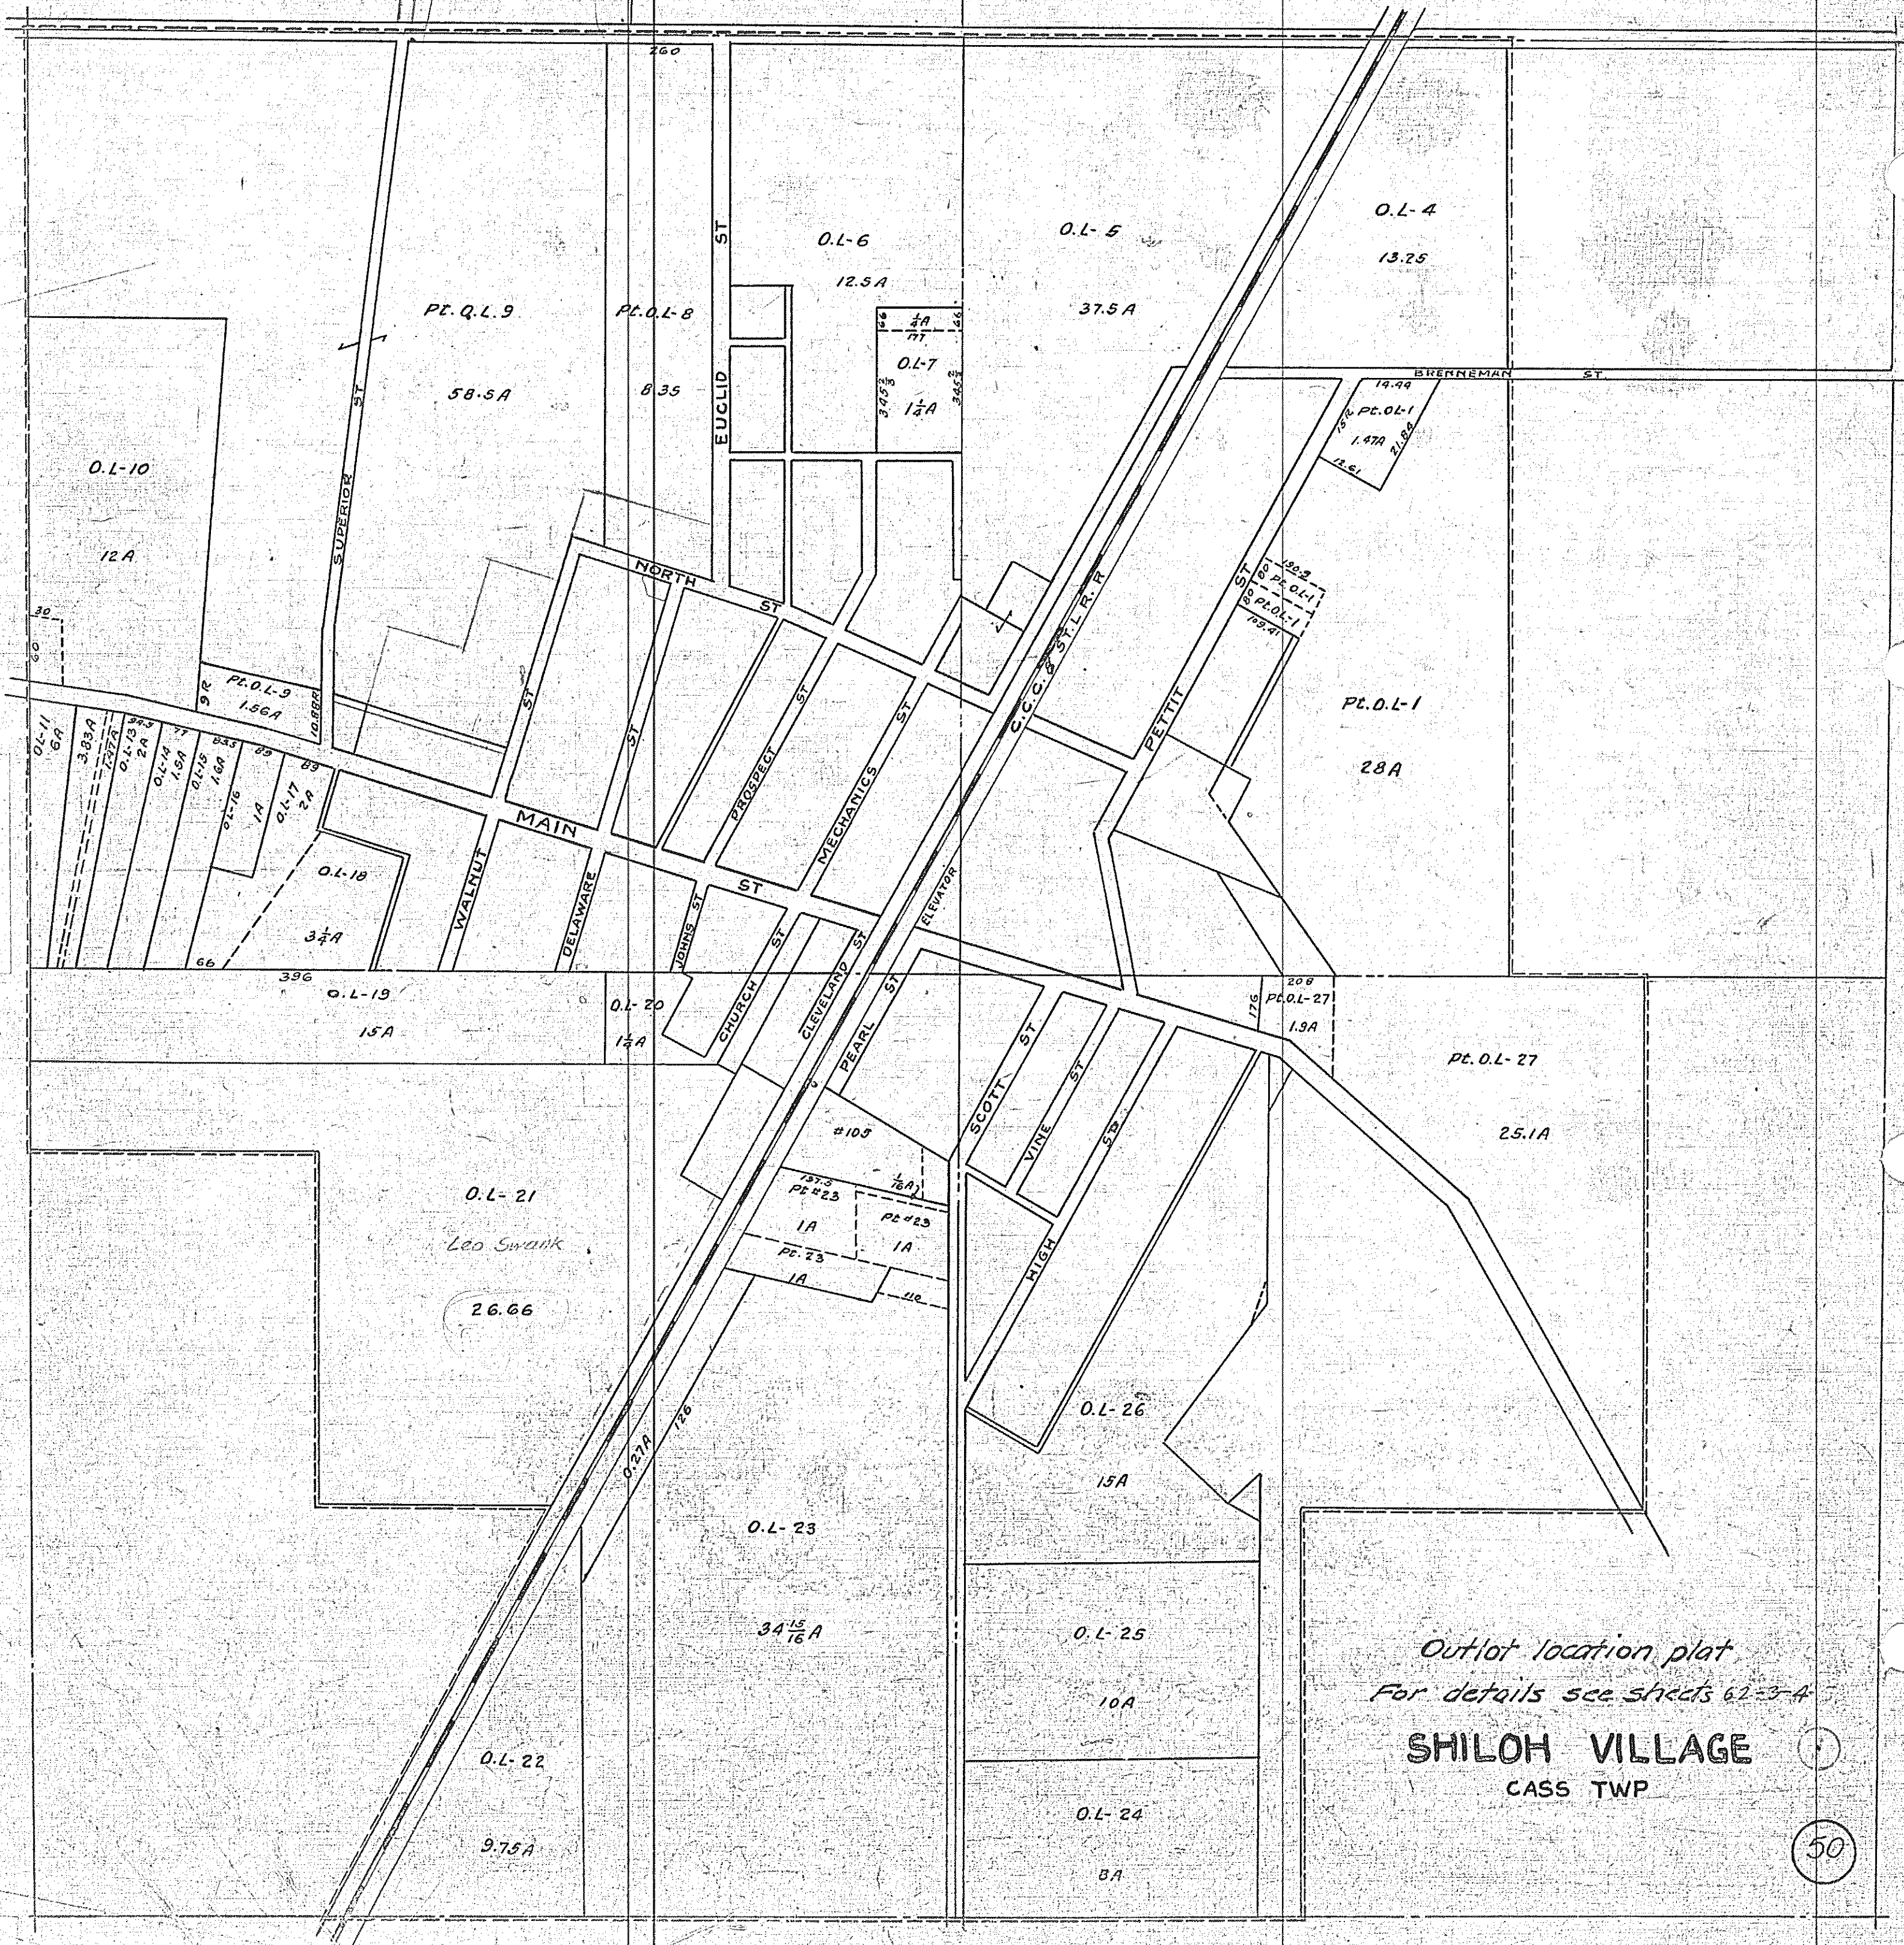

42.55 A  
Hamman

Outlot location plat  
For details see sheets 62-53-4

**SHILOH VILLAGE**  
CASS TWP