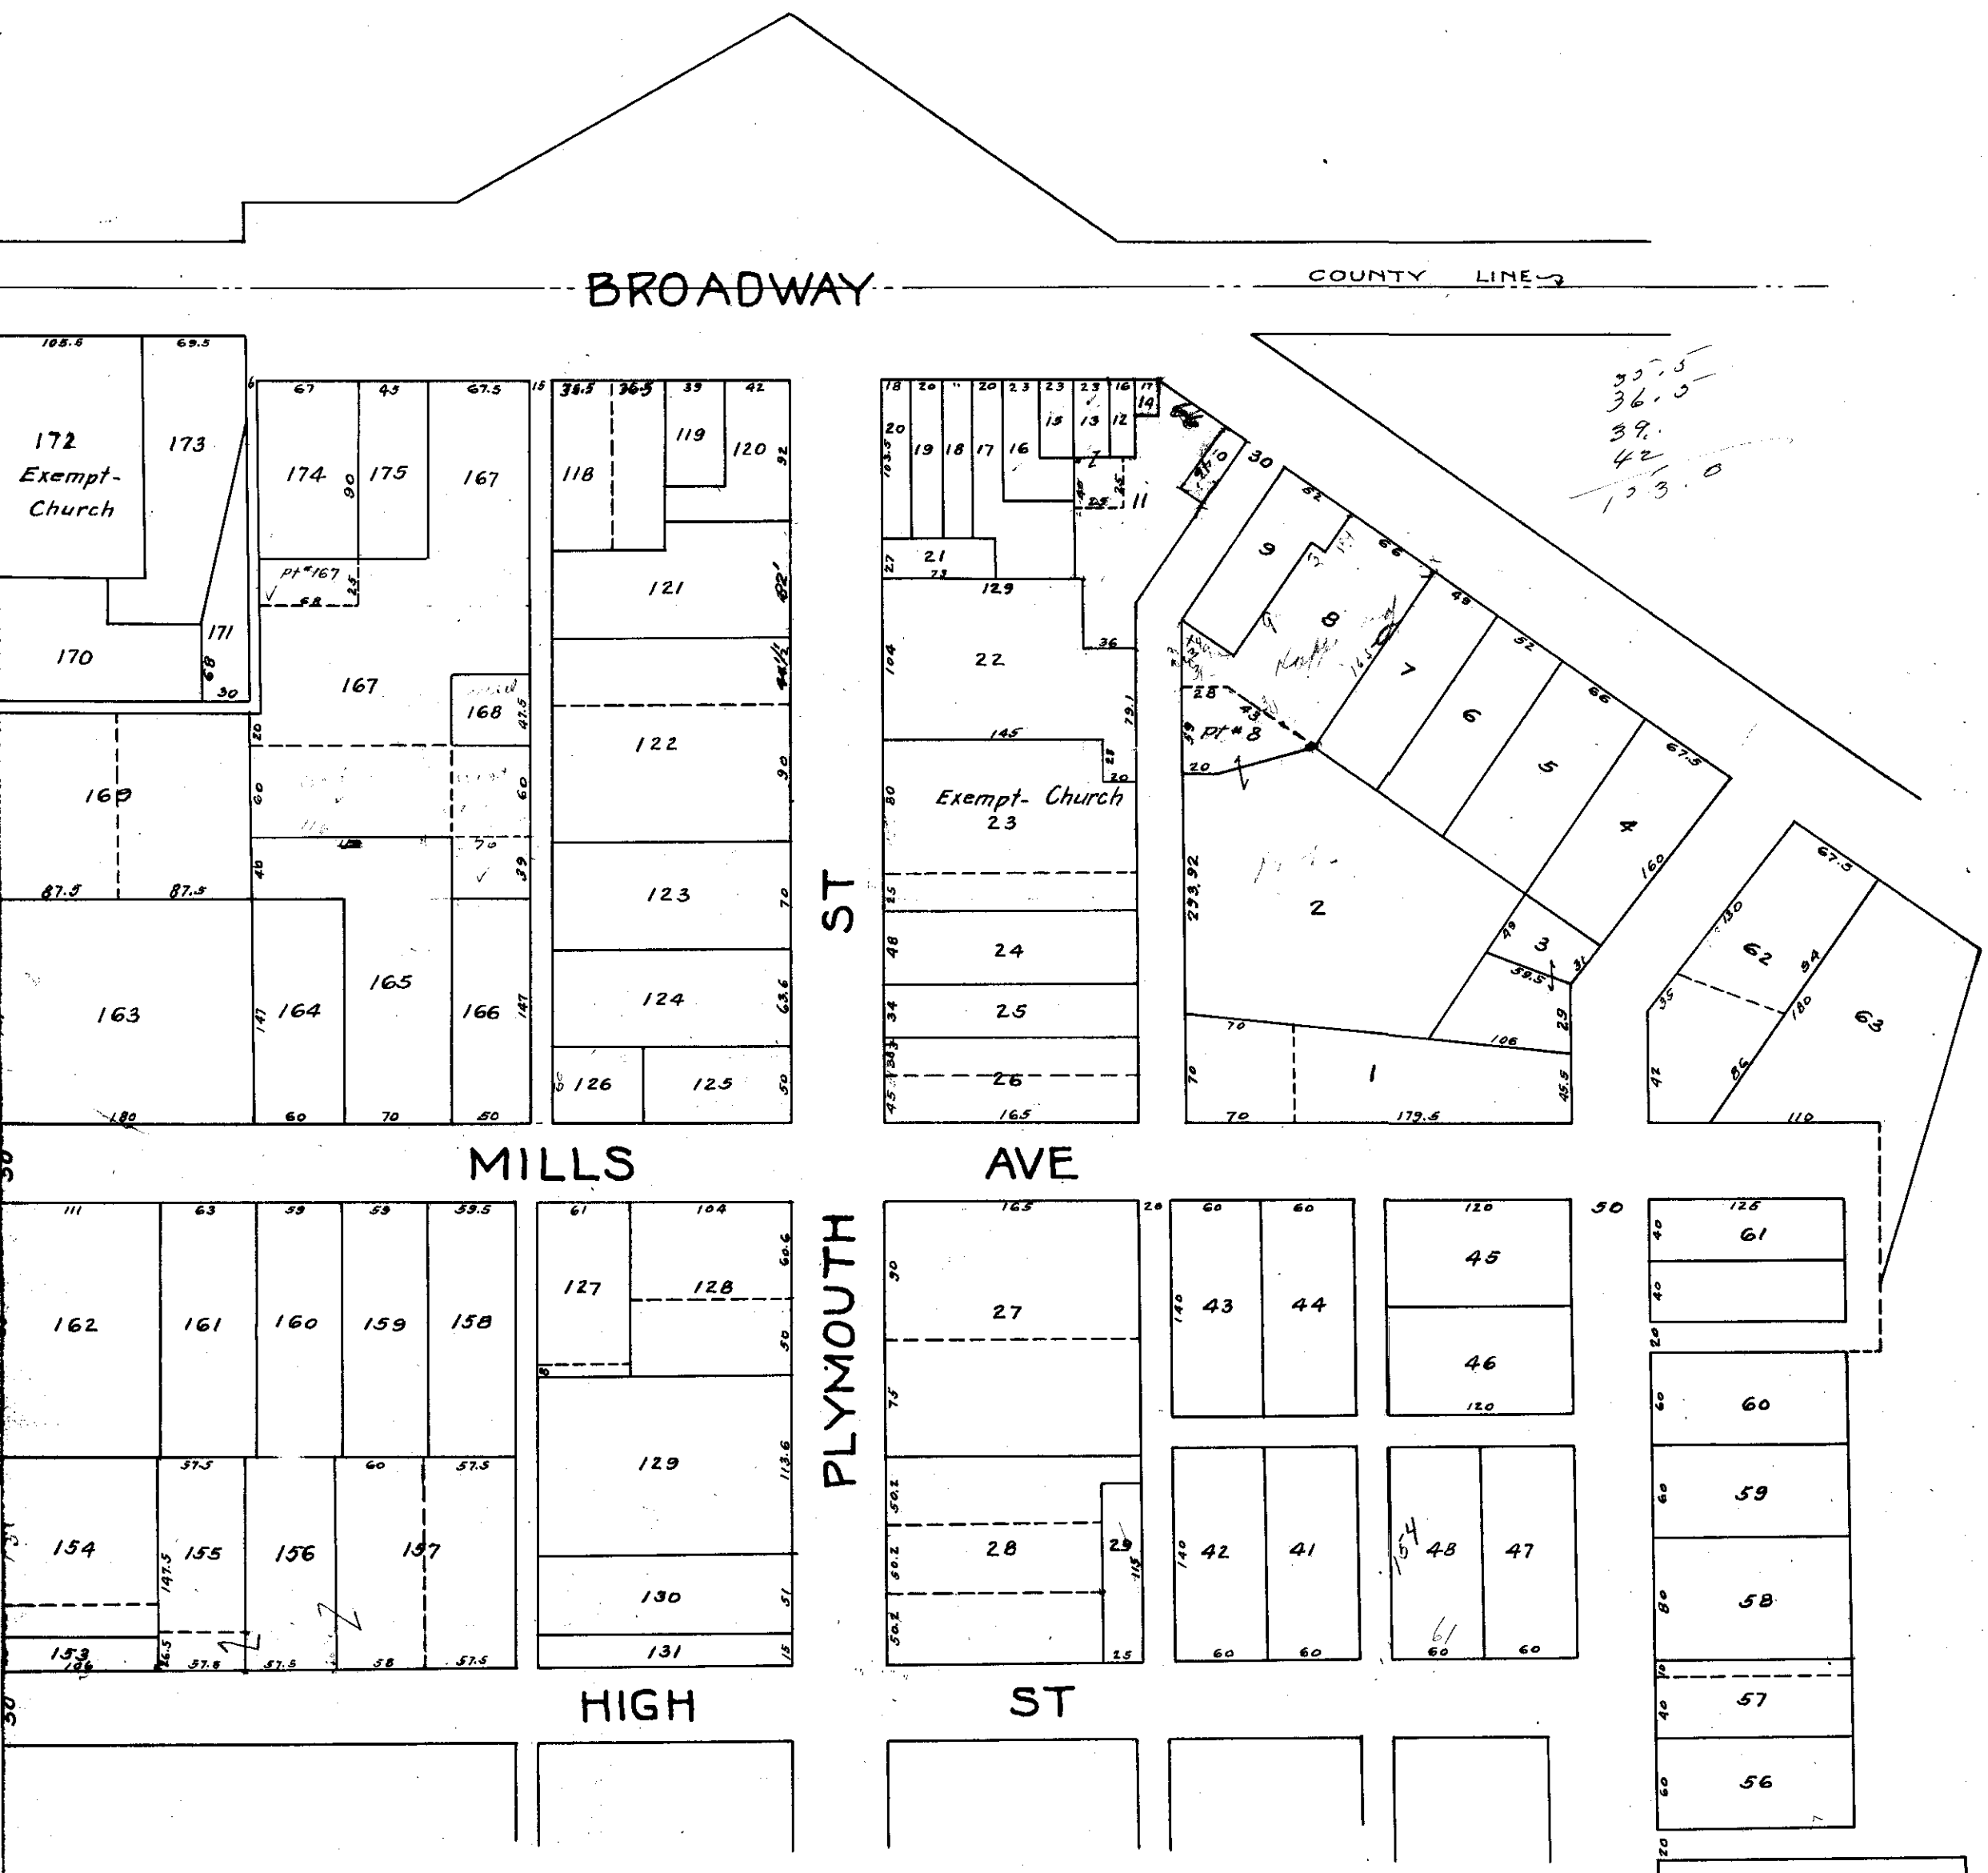

Assesment of Lots in the Town of Plymouth

LOT

SCALE 100 Feet to an Inch

357.5
360.0
39.0
42.0
178.5

MILLS

AVE

HIGH

ST

ST

PLYMOUTH

150