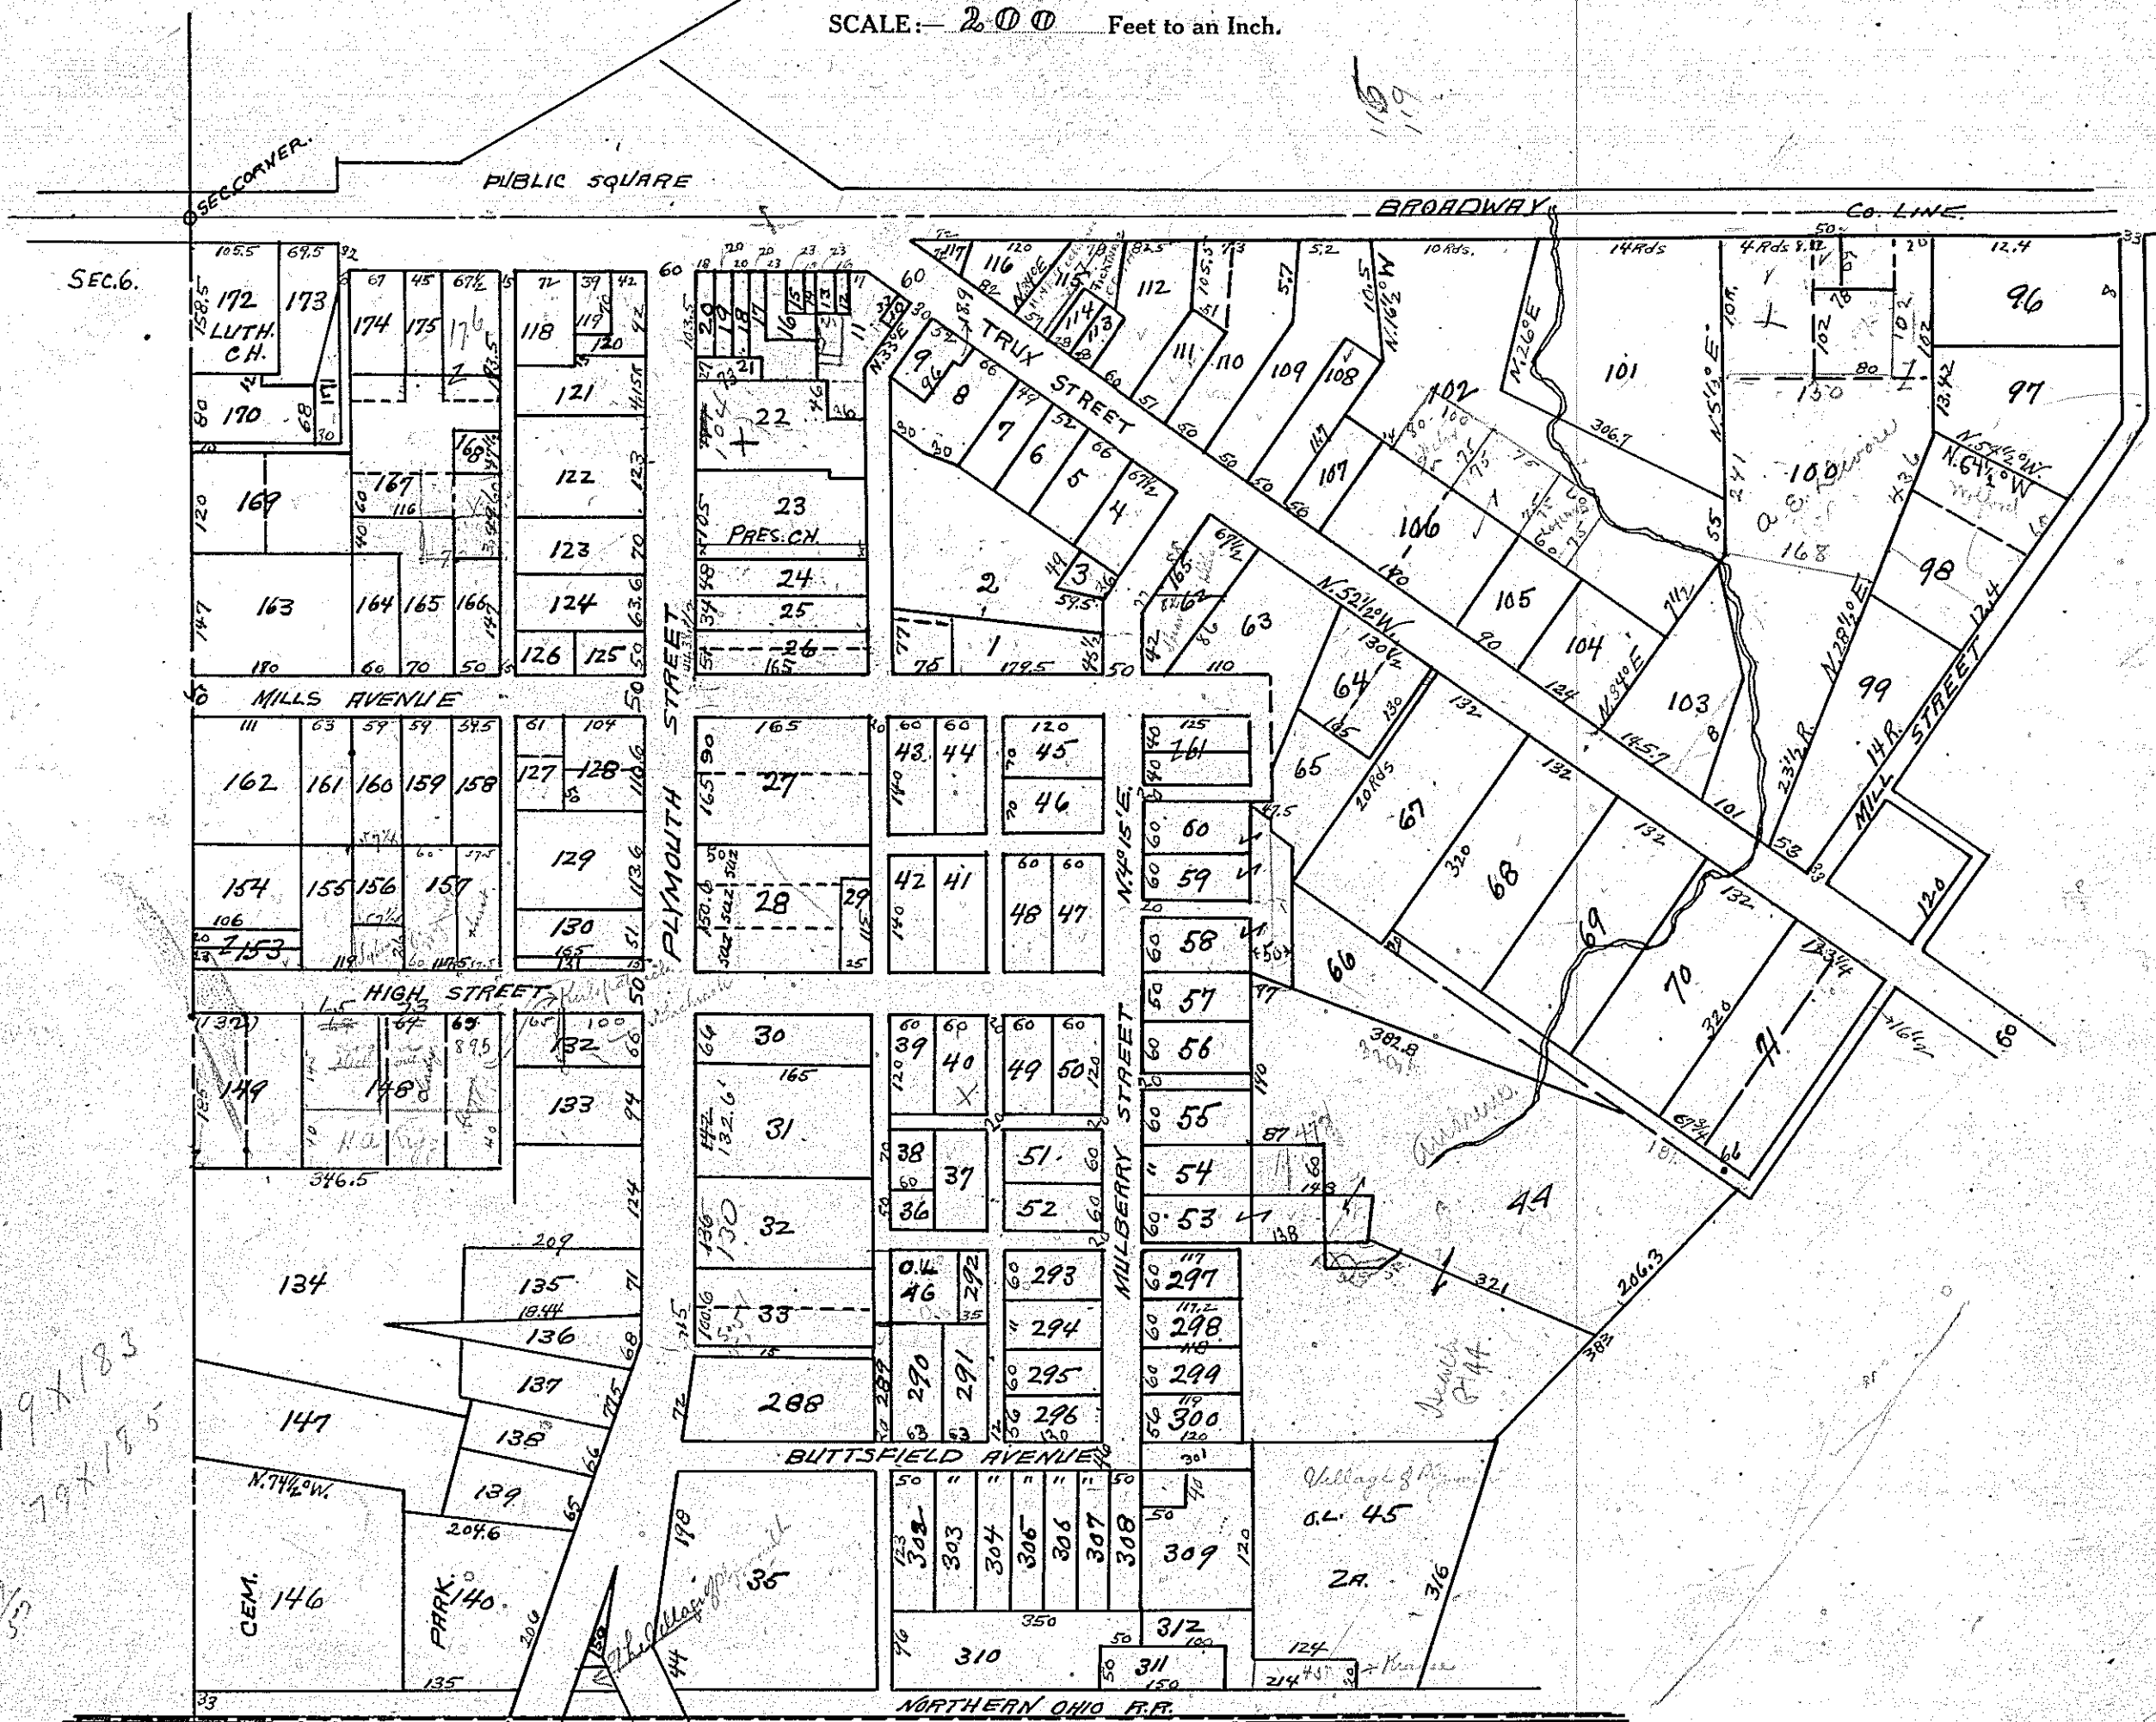

Assessment of Lots in the Town of

PLYMOUTH LOT

SCALE:— 200 Feet to an Inch.

SEE Page 2.

18 5
 14 10
 44 7
 7 7 10
 2 1