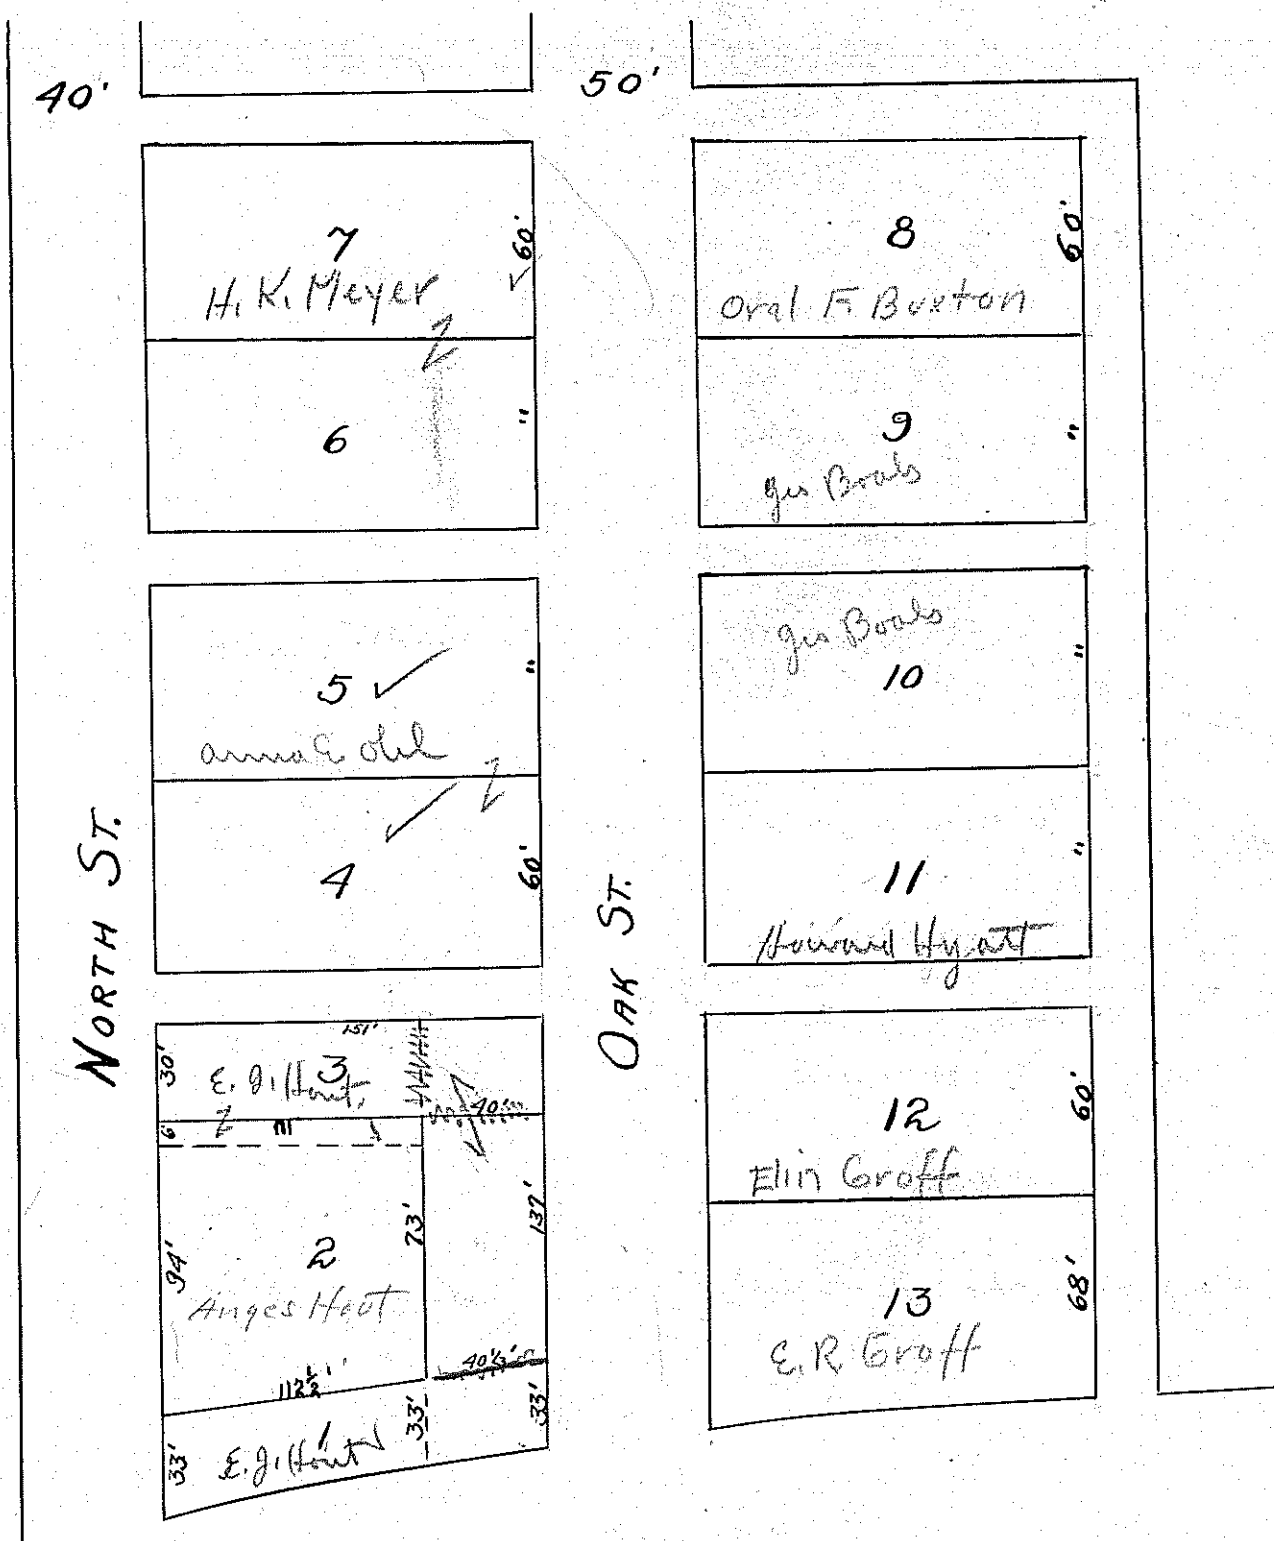

Assesment of Lots in the Town of

LOT PAYONIA VILLAGE, WELLER TWP

SCALE: 60 Feet to an Inch

SEC. 31 + 32

33
94
36
163