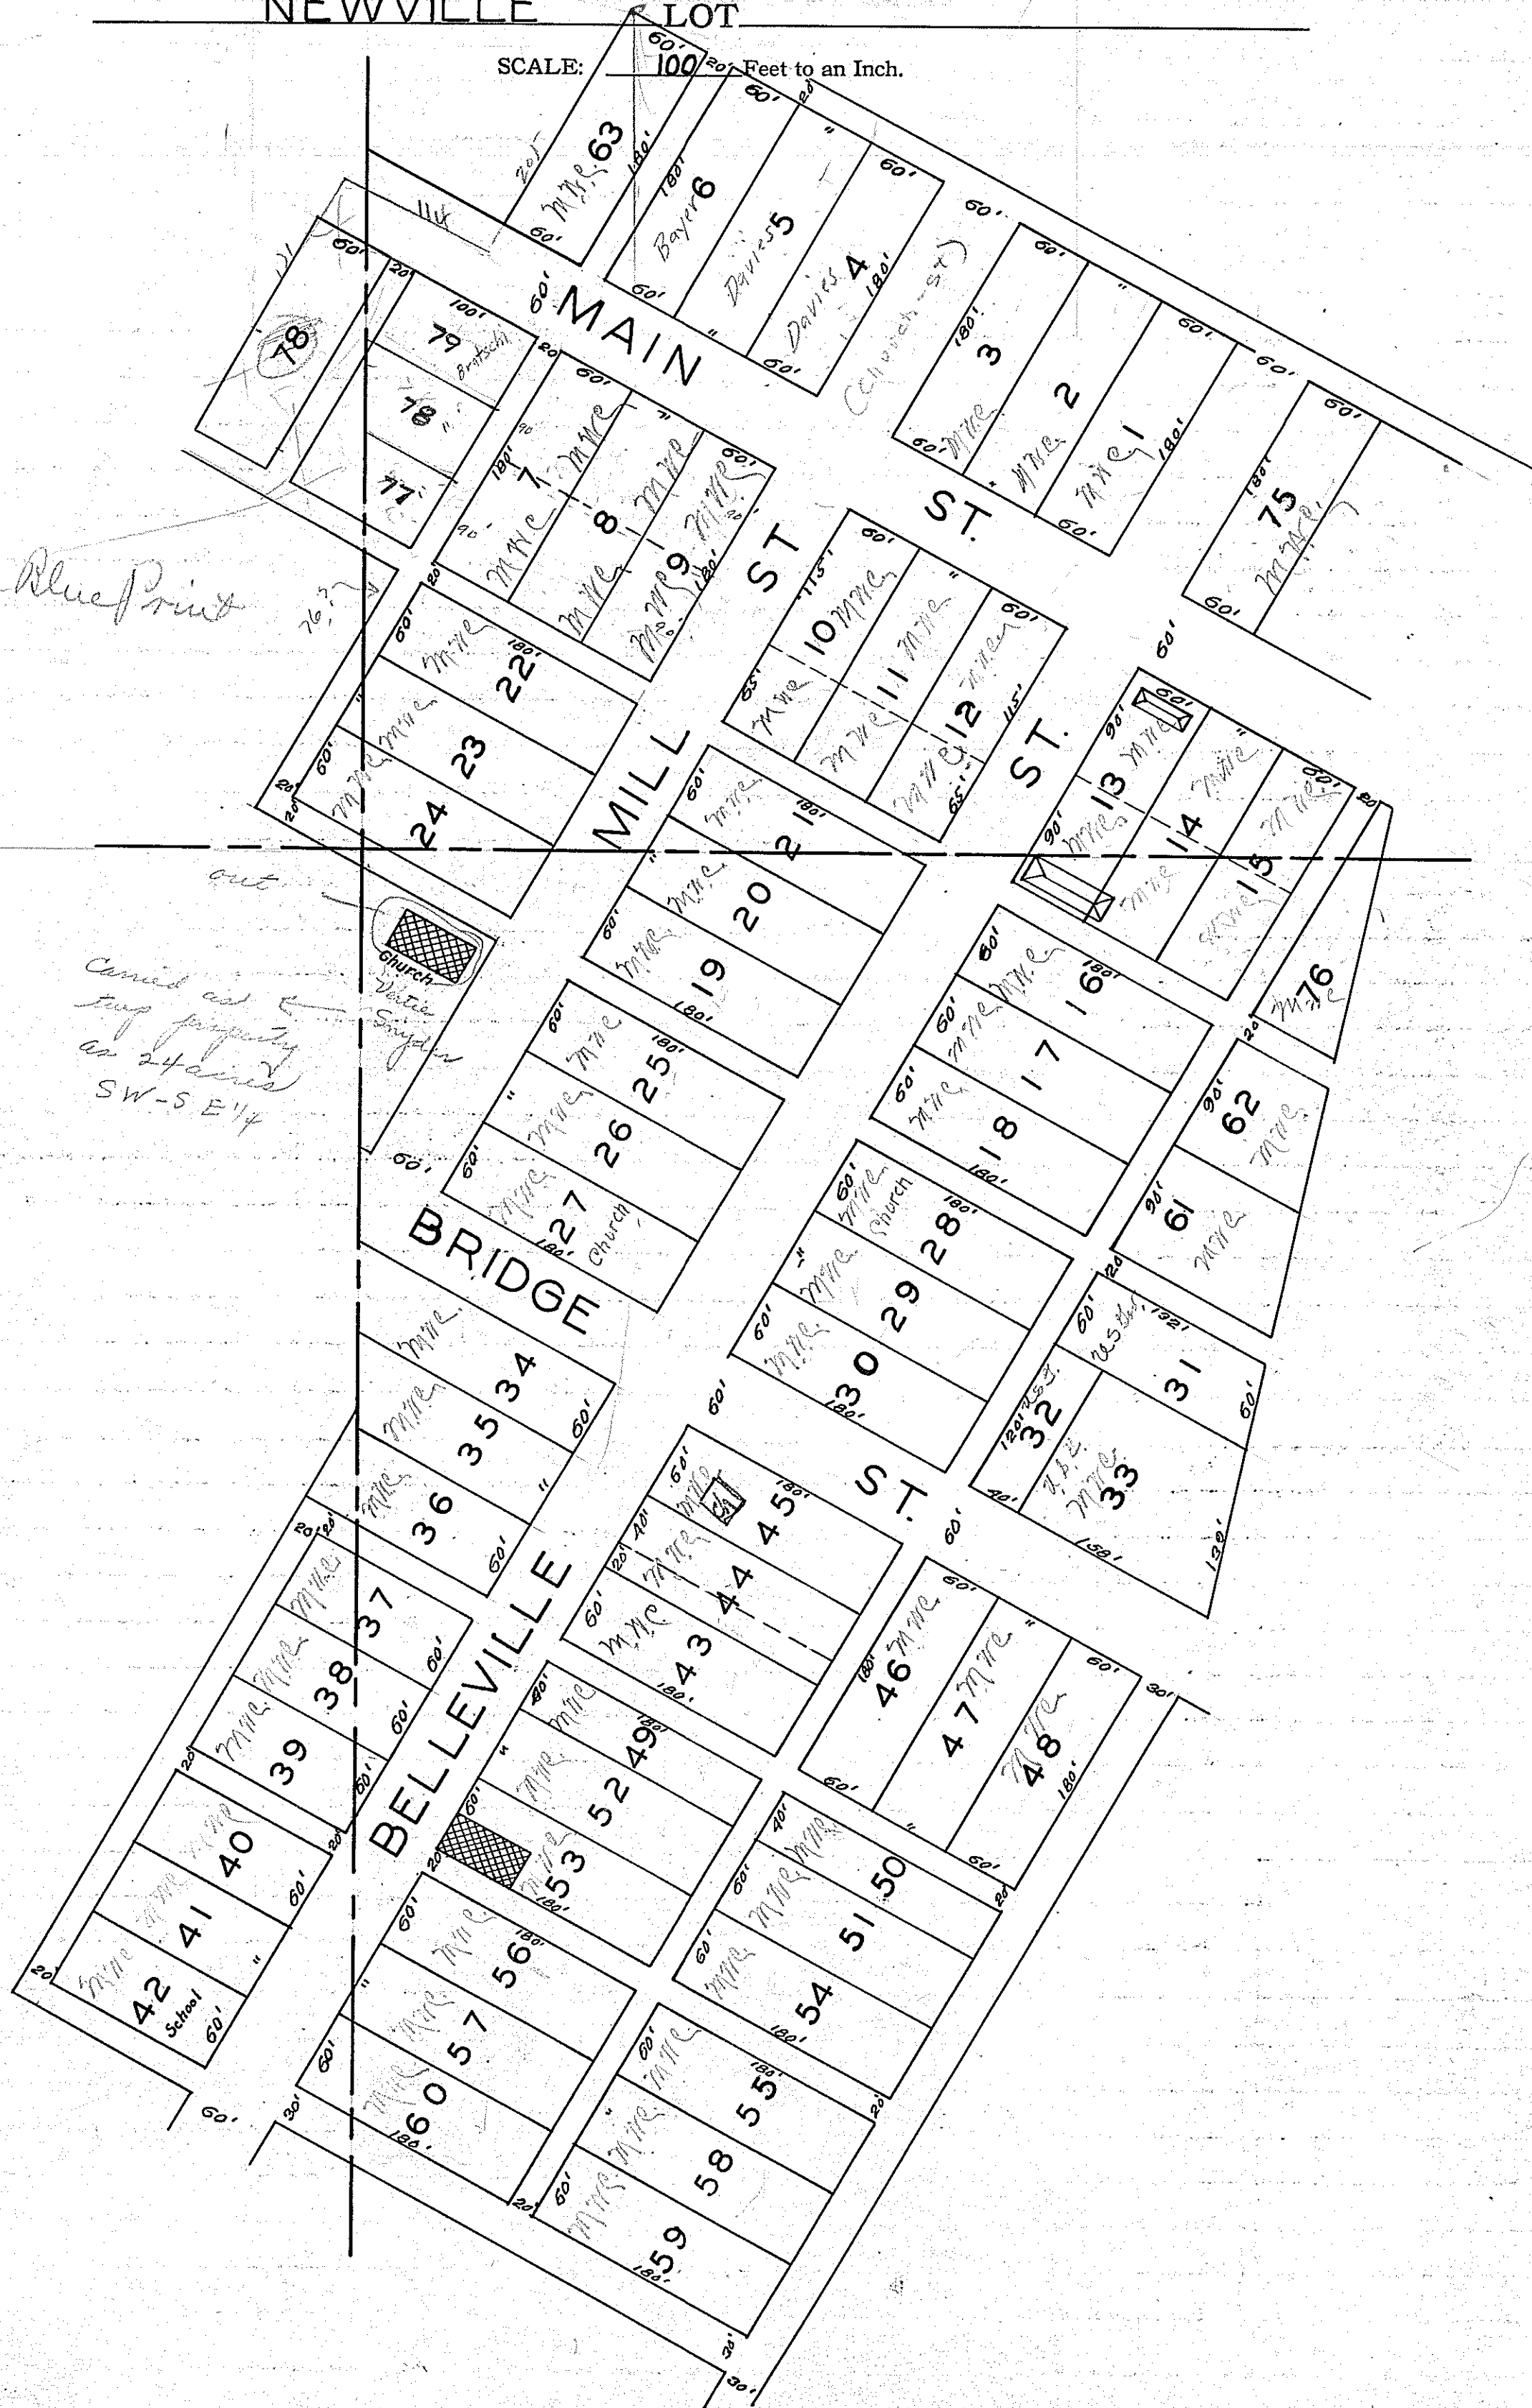

Assessment of Lots in the Town of

NEWVILLE LOT

SCALE: 100 Feet to an Inch.

The Blue Print

Conceded as property as 24 acres SW-SE 1/4

School