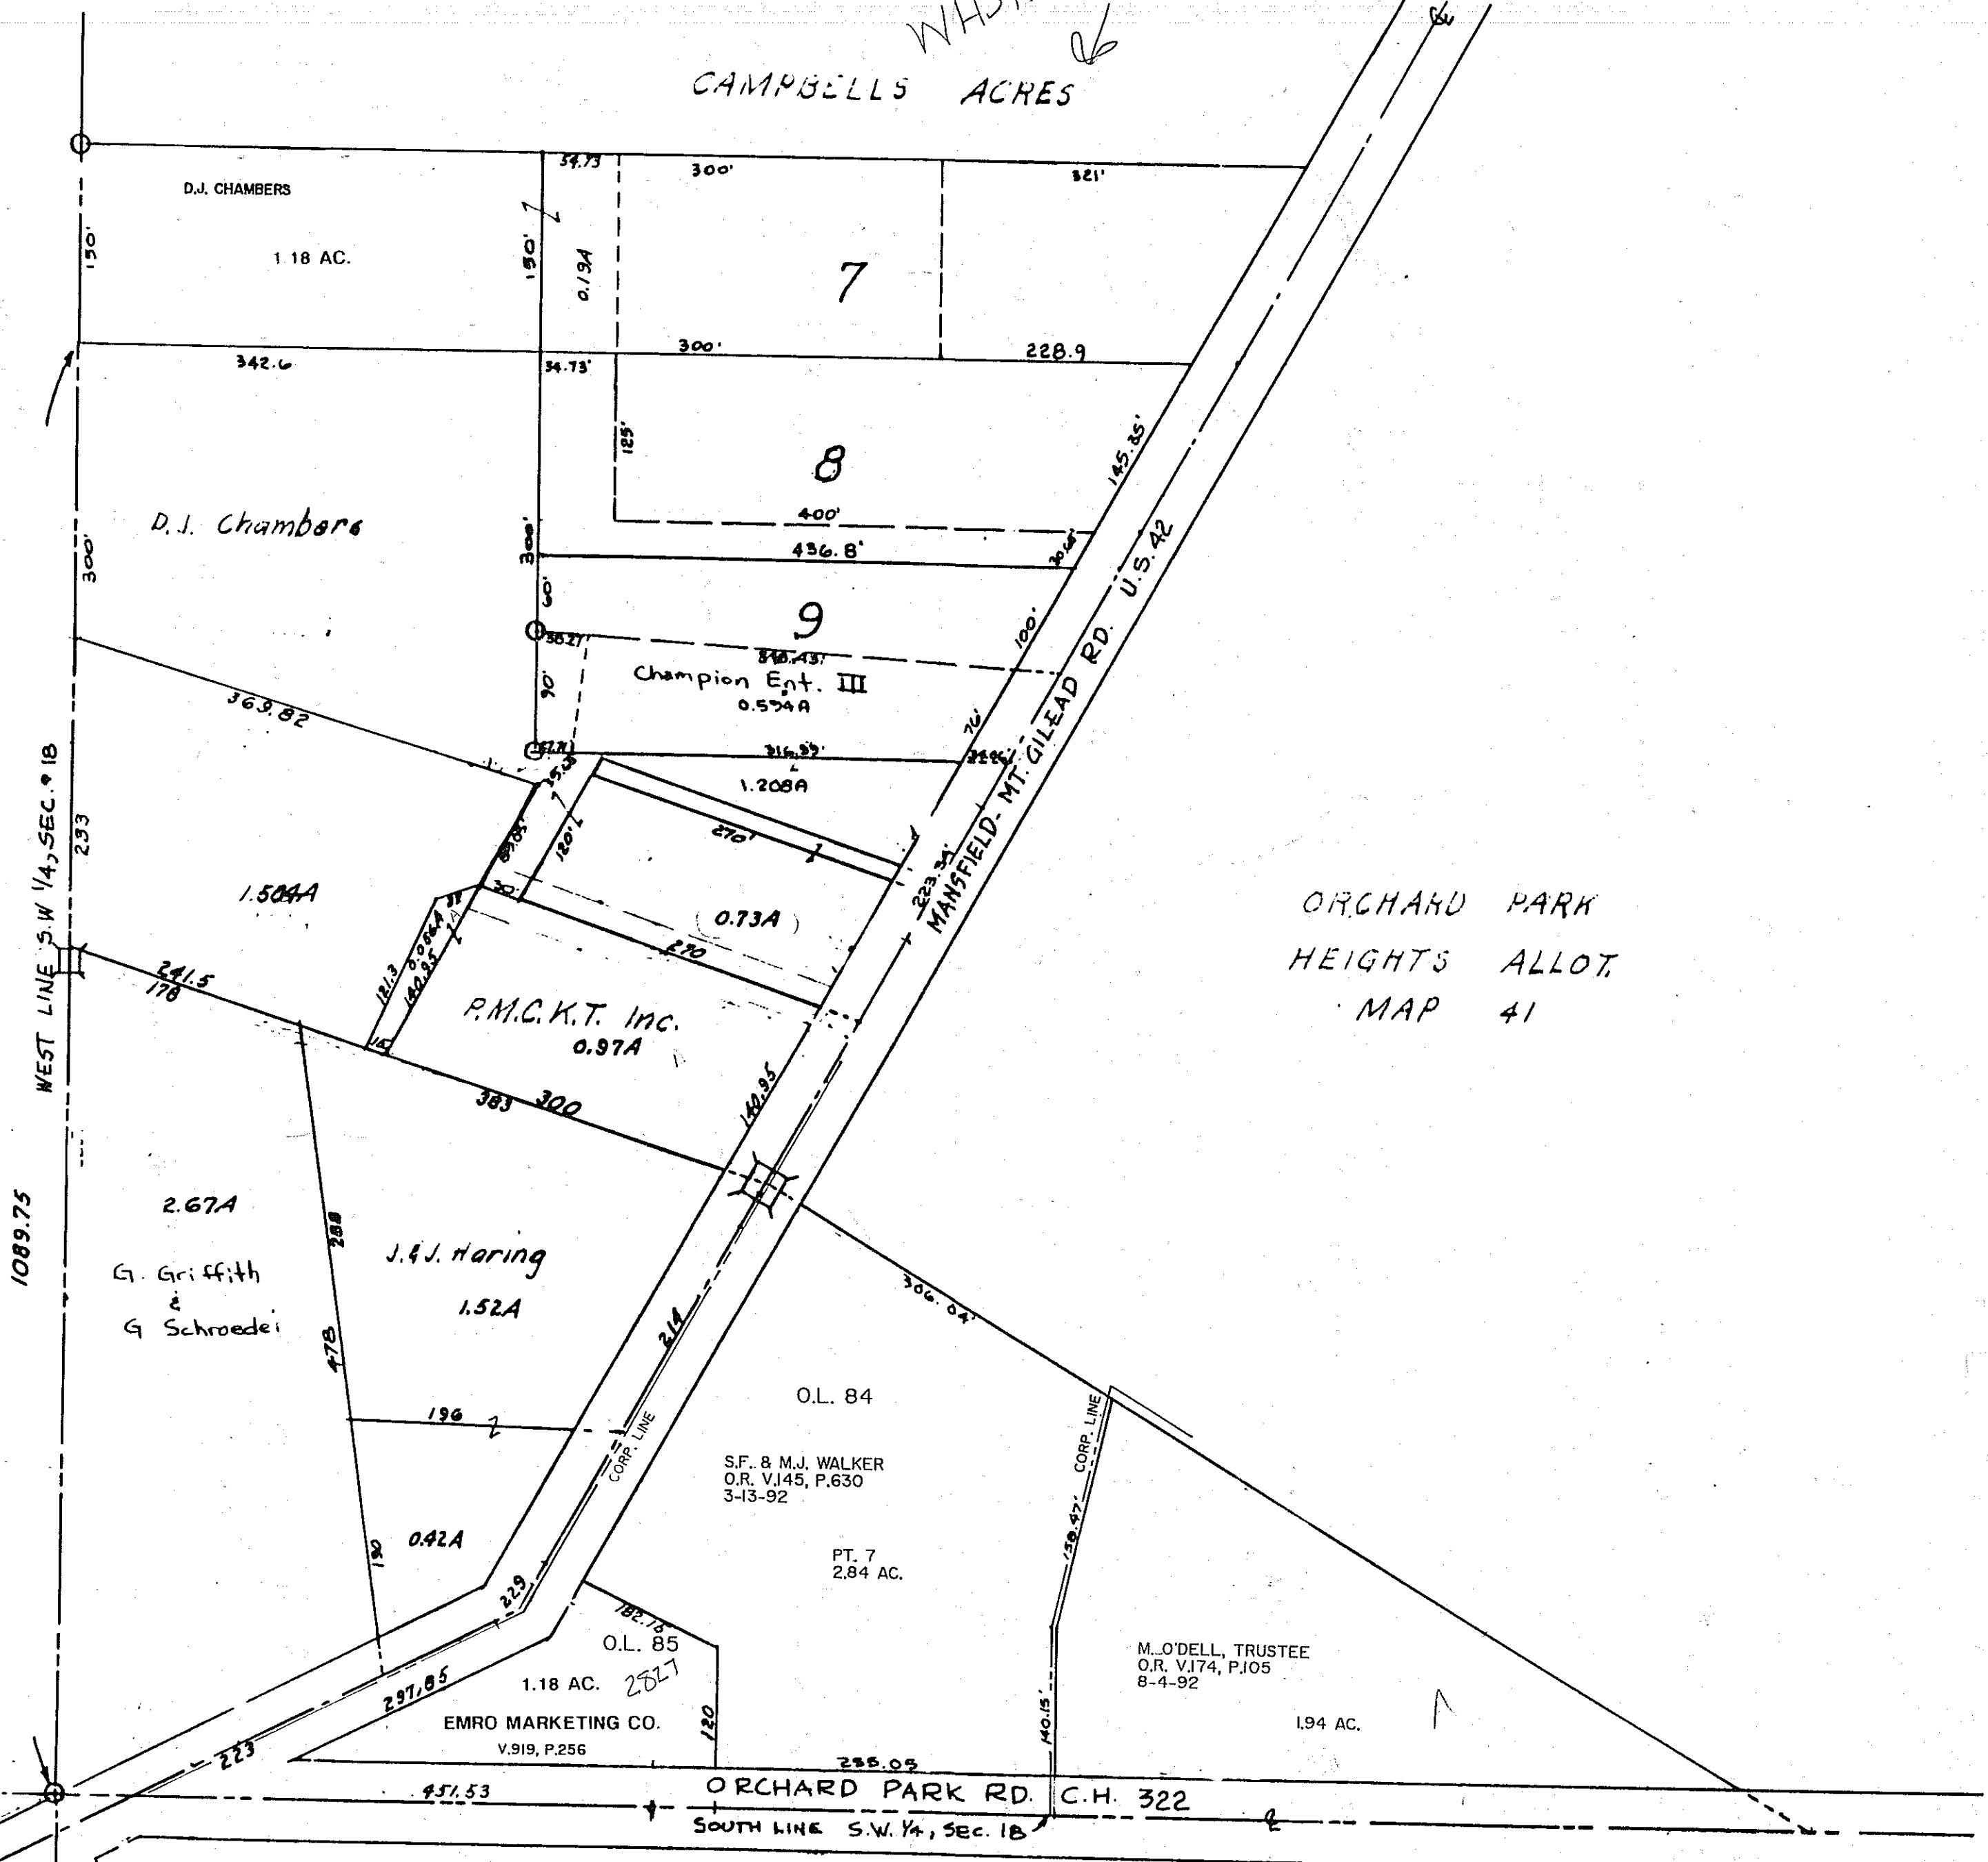

WASH TWP

CAMPBELLS ACRES

ORCHARD PARK HEIGHTS ALLOT. MAP 41

PT. S.W. 1/4, SECTION 18 WASHINGTON TWP

TWP 20 - R - 18

18