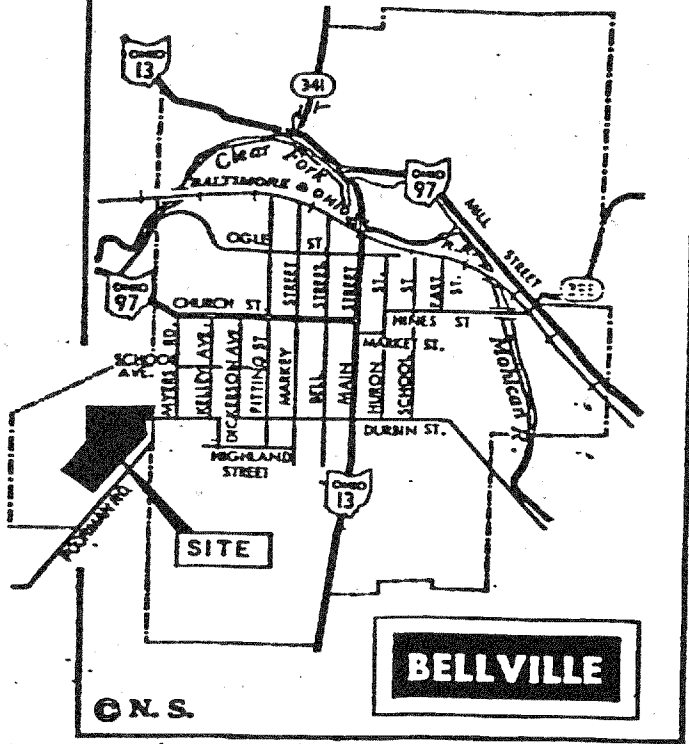

GREENBRIAR MANOR BLOCK TWO

* Ordinance
10-14-08
ORV 1873 P116

BASIS OF BEARINGS - PLAT VOLUME 25, PAGE 81.

VICINITY MAP
S 89°45'39" W
N 89°30'02" W

J. FRANK & BETTY HARING
O.R.V.-332 P.-890

PLAT VOL.26, PG.130

BELLVILLE 11-B

BELLVILLE CORPORATION LINE