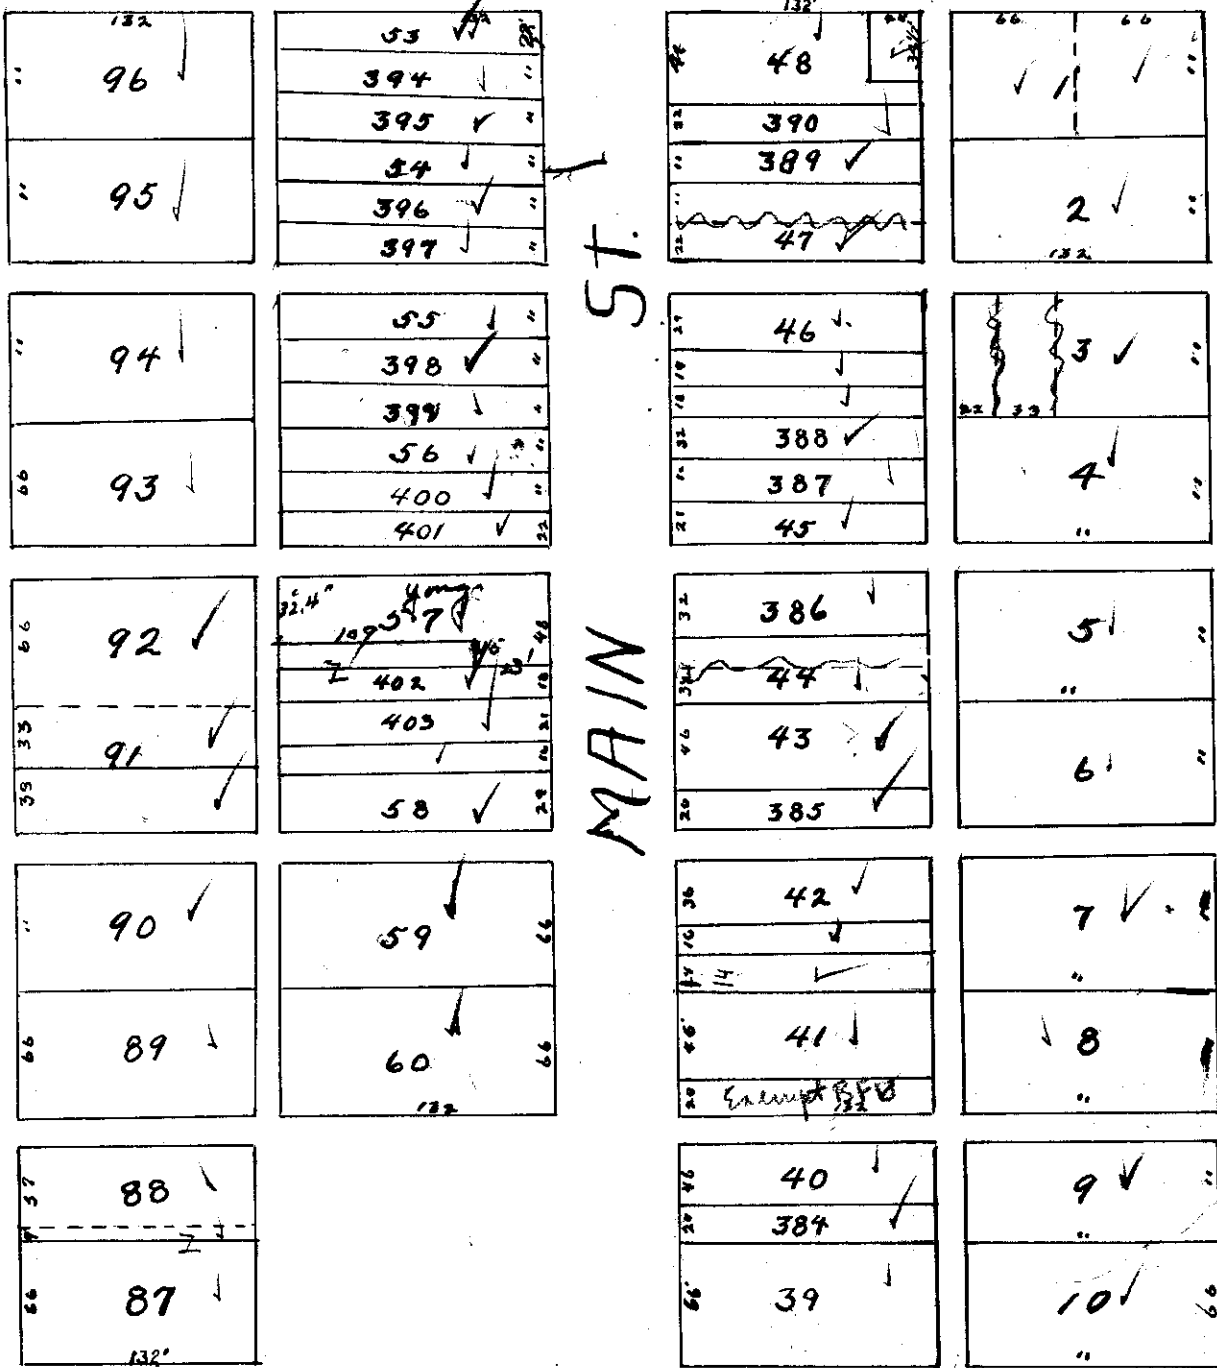

Assesment of Lots in the Town of Belleville

LOT

SCALE: 100 Feet to an Inch

OGLE ST.

BELL ST.

ST.

MAIN ST.

HURON ST.

CHURCH ST.