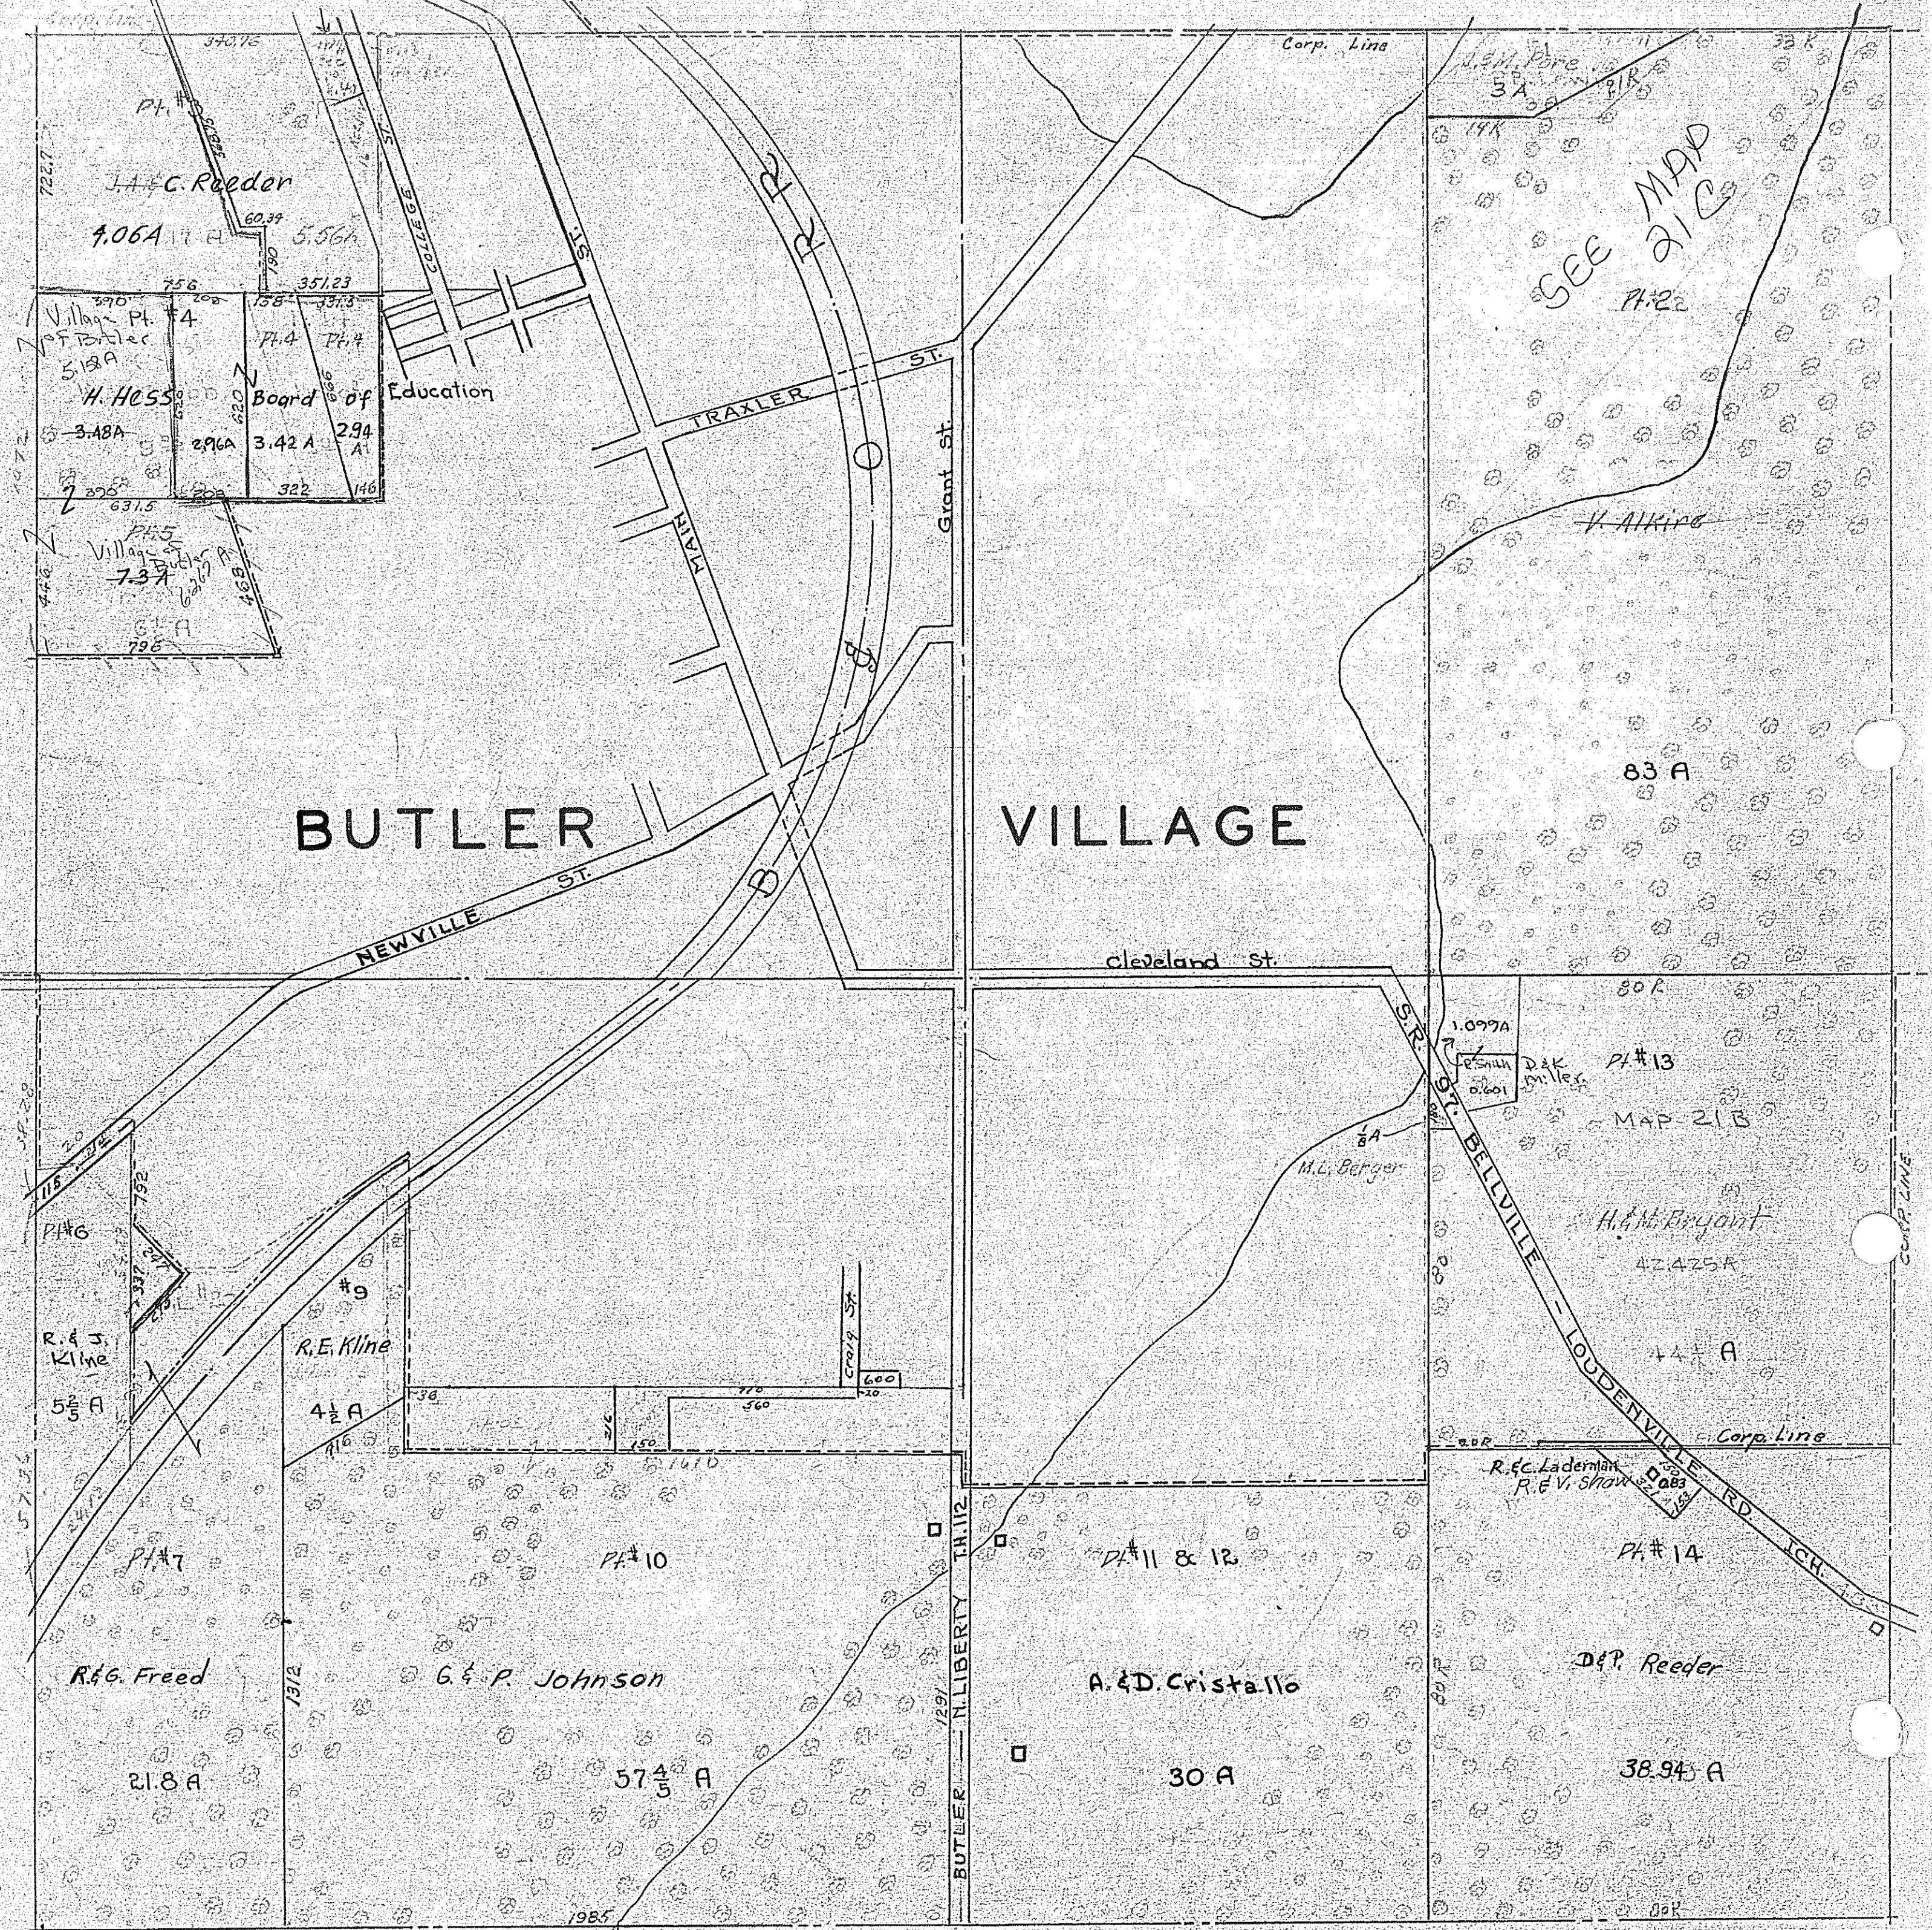

Map 16
Butler

BUTLER

VILLAGE

Clear Fork Valley S.D.

Sec. 20 Twp 21-R-17

WORTHINGTON TWP
SEC. 20