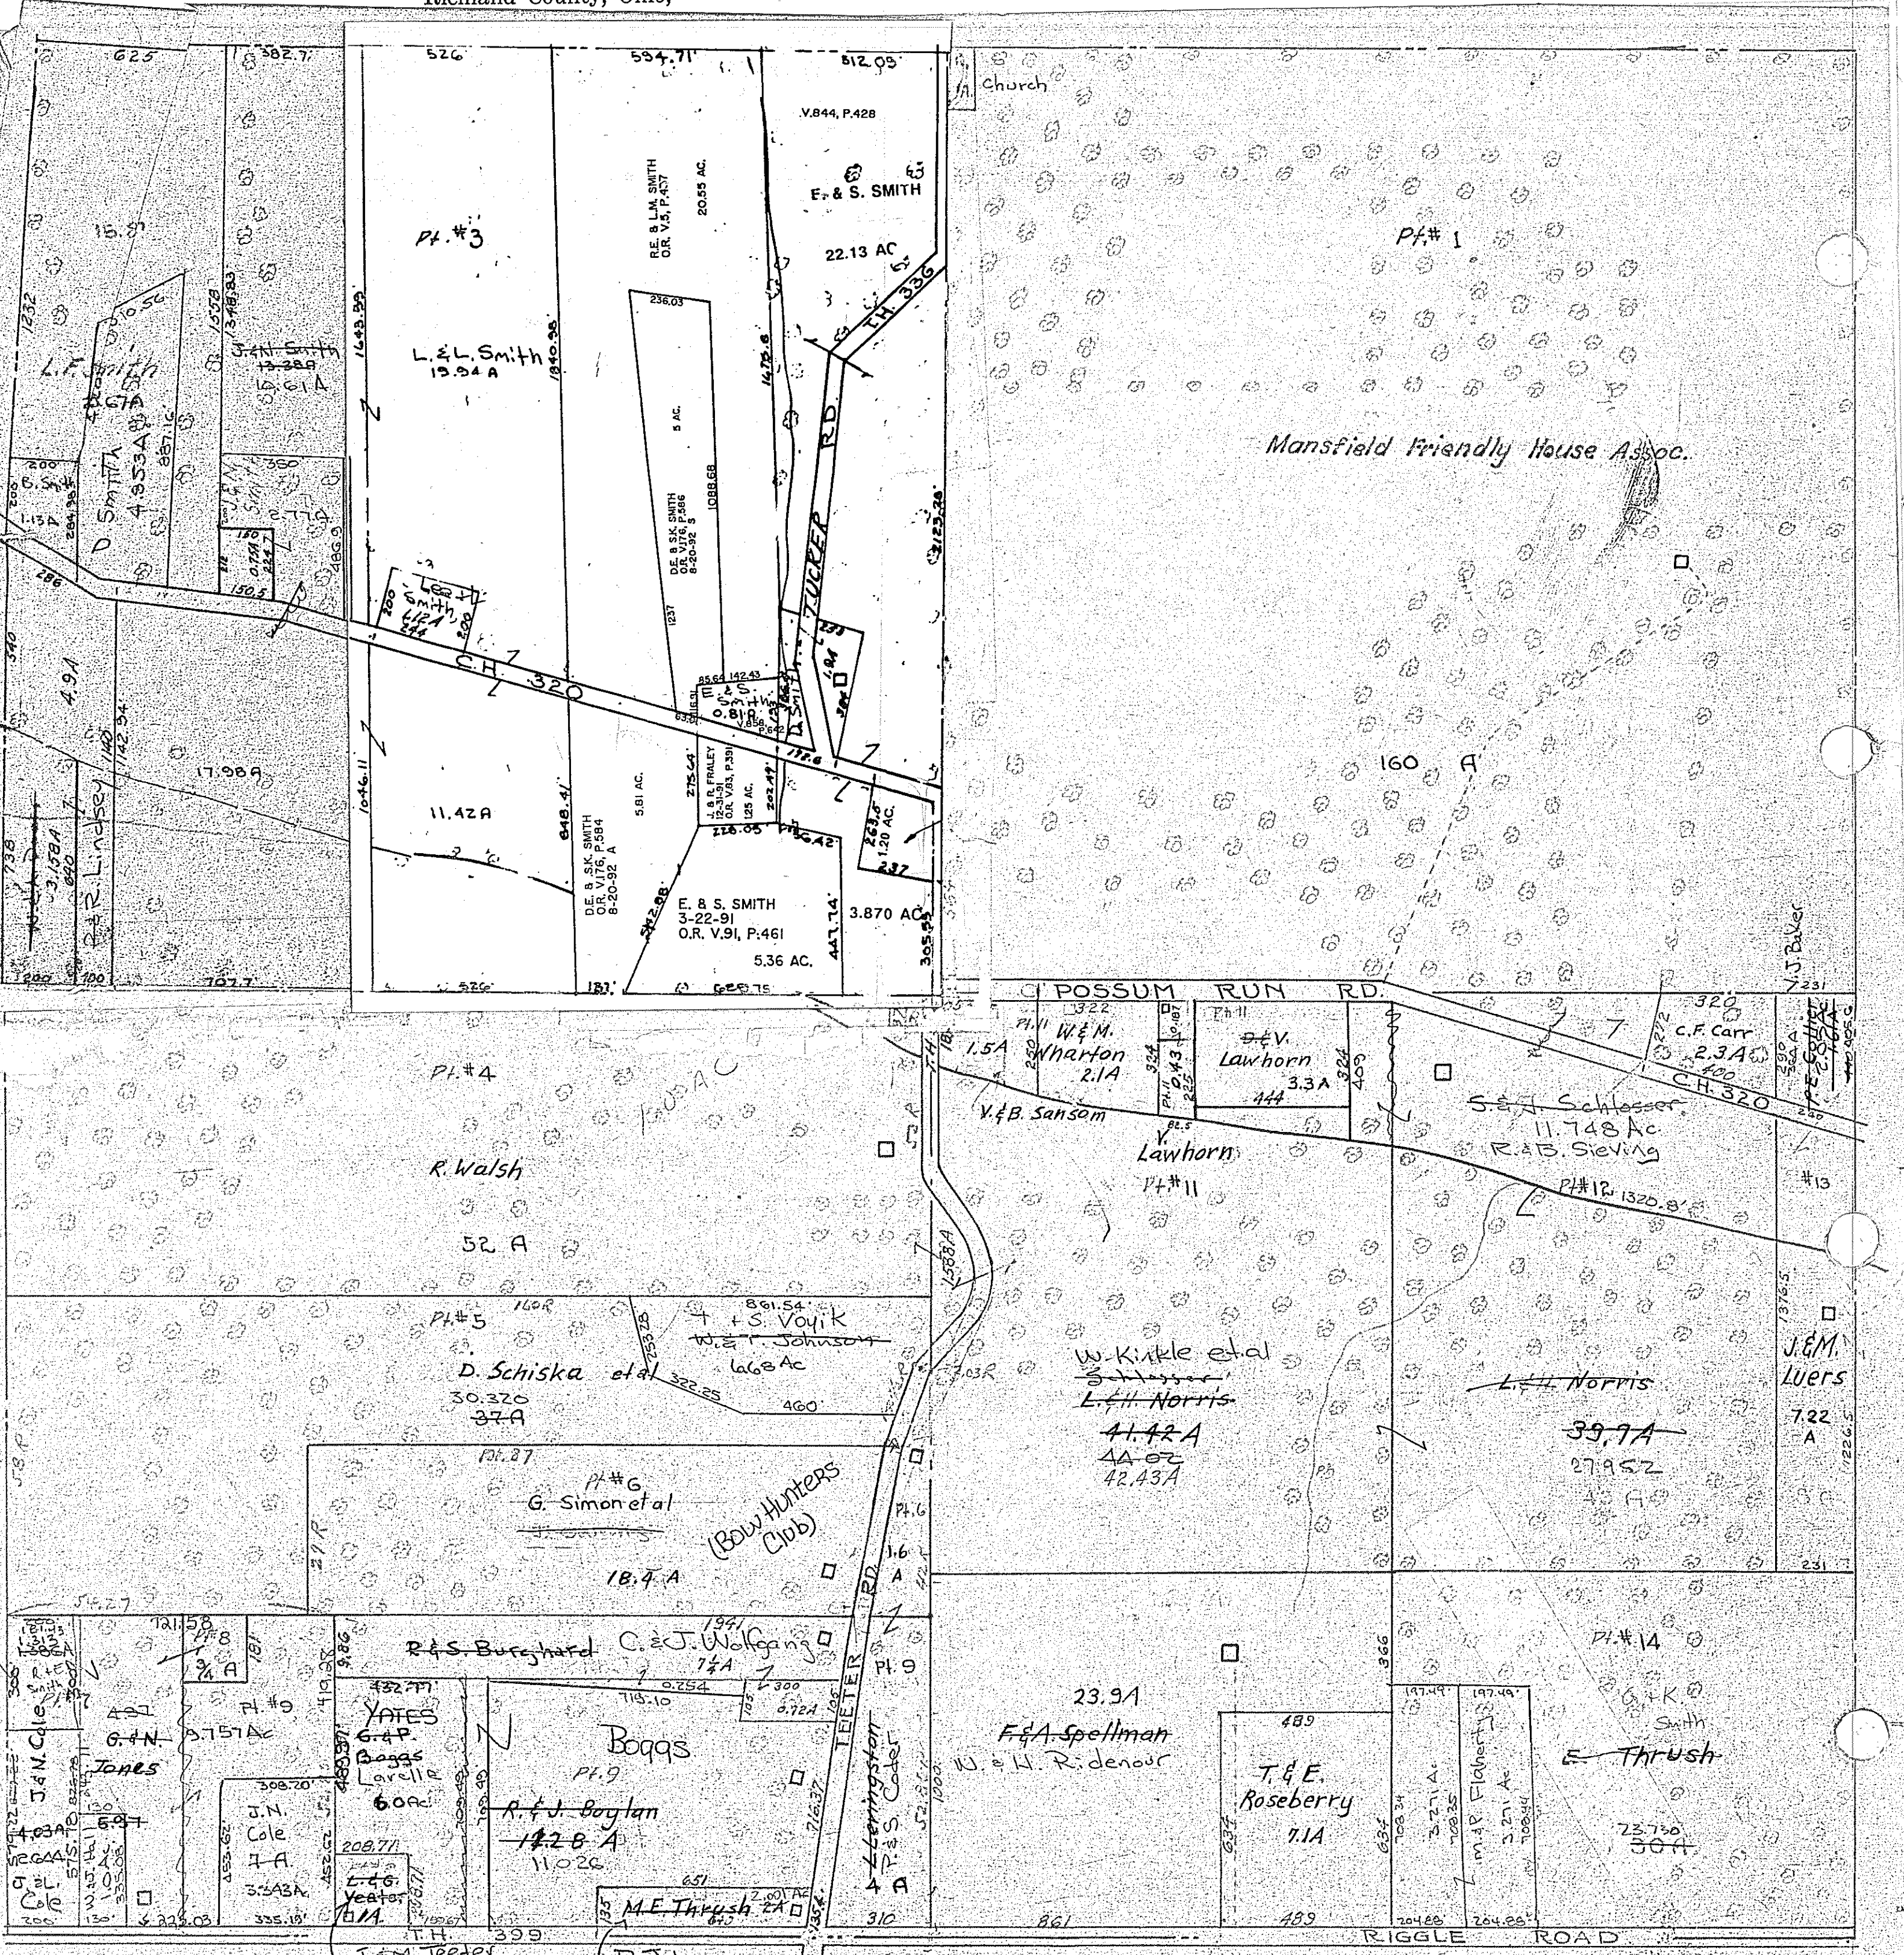

James N. ...
Rich & Duke

Clear Fork Valley S.D.

Sec. 6 Twp. 21-R-17

WORTHINGTON TWP