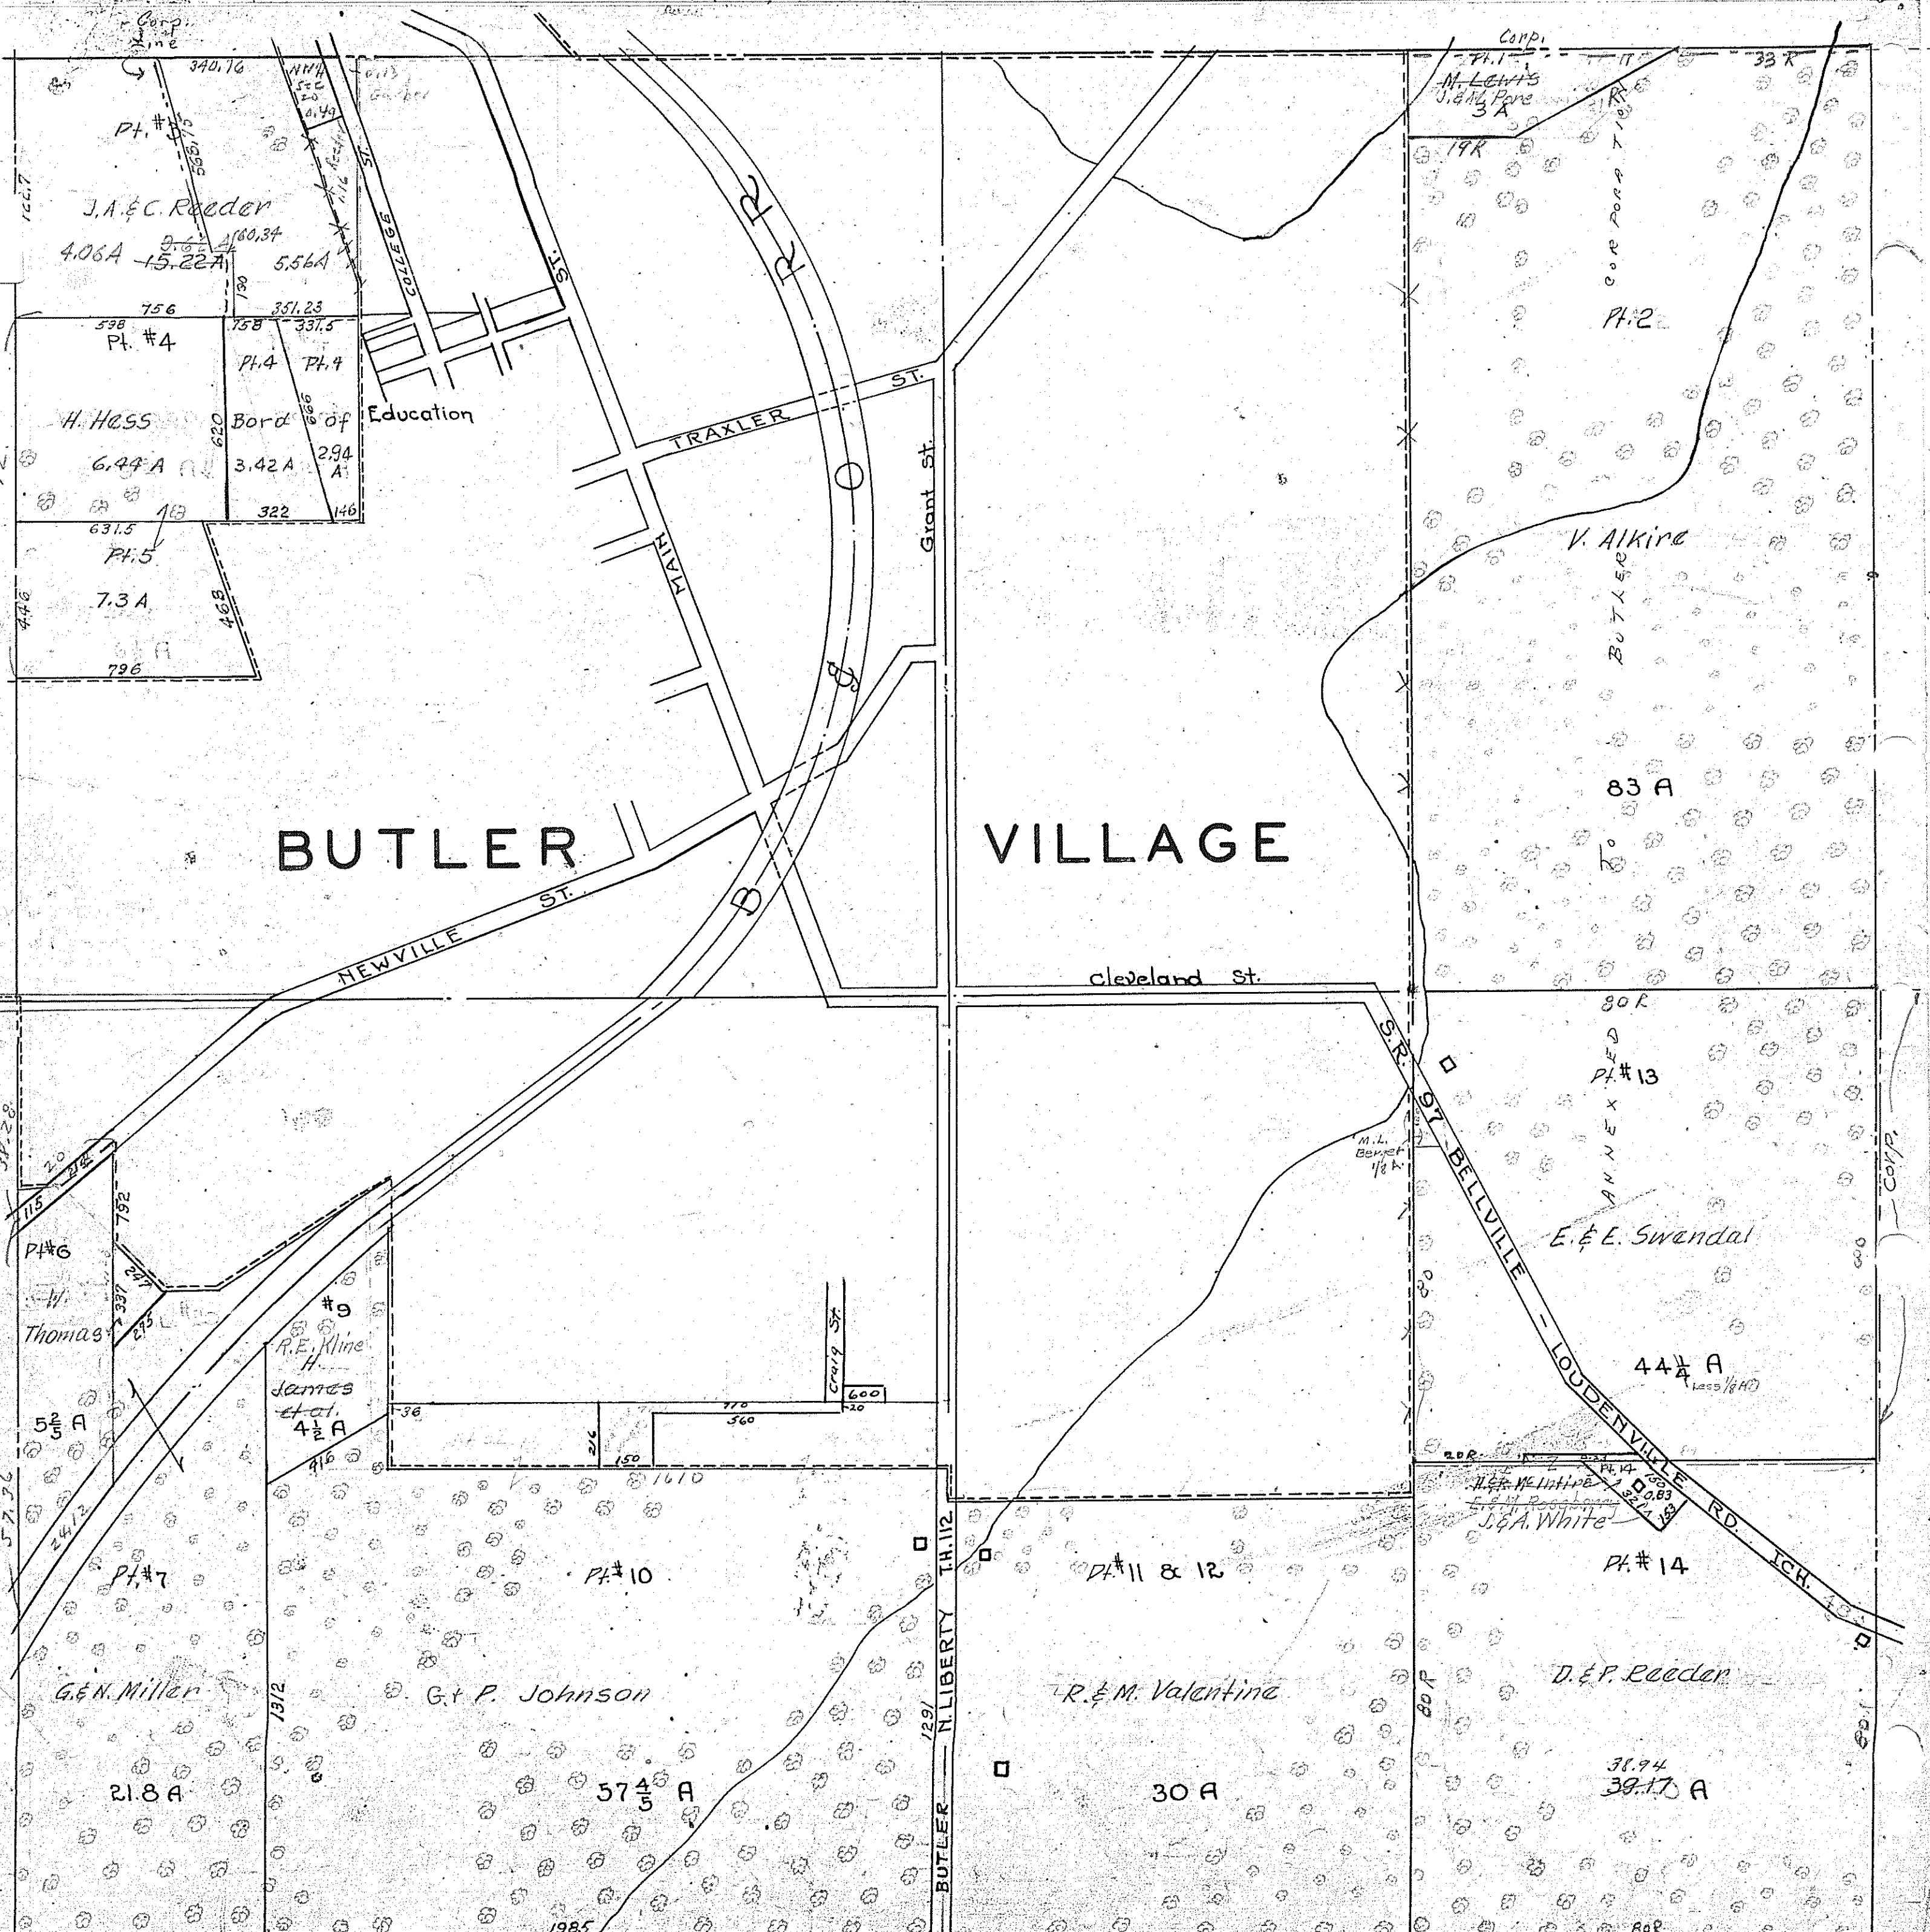

BUTLER

VILLAGE

REVISED 6-6-60

Clear Fork Valley S.D.

Twp. 21-R.17

WORTHINGTON TWP.

SEC. 20

A.P. Pocket 13-Folder 2