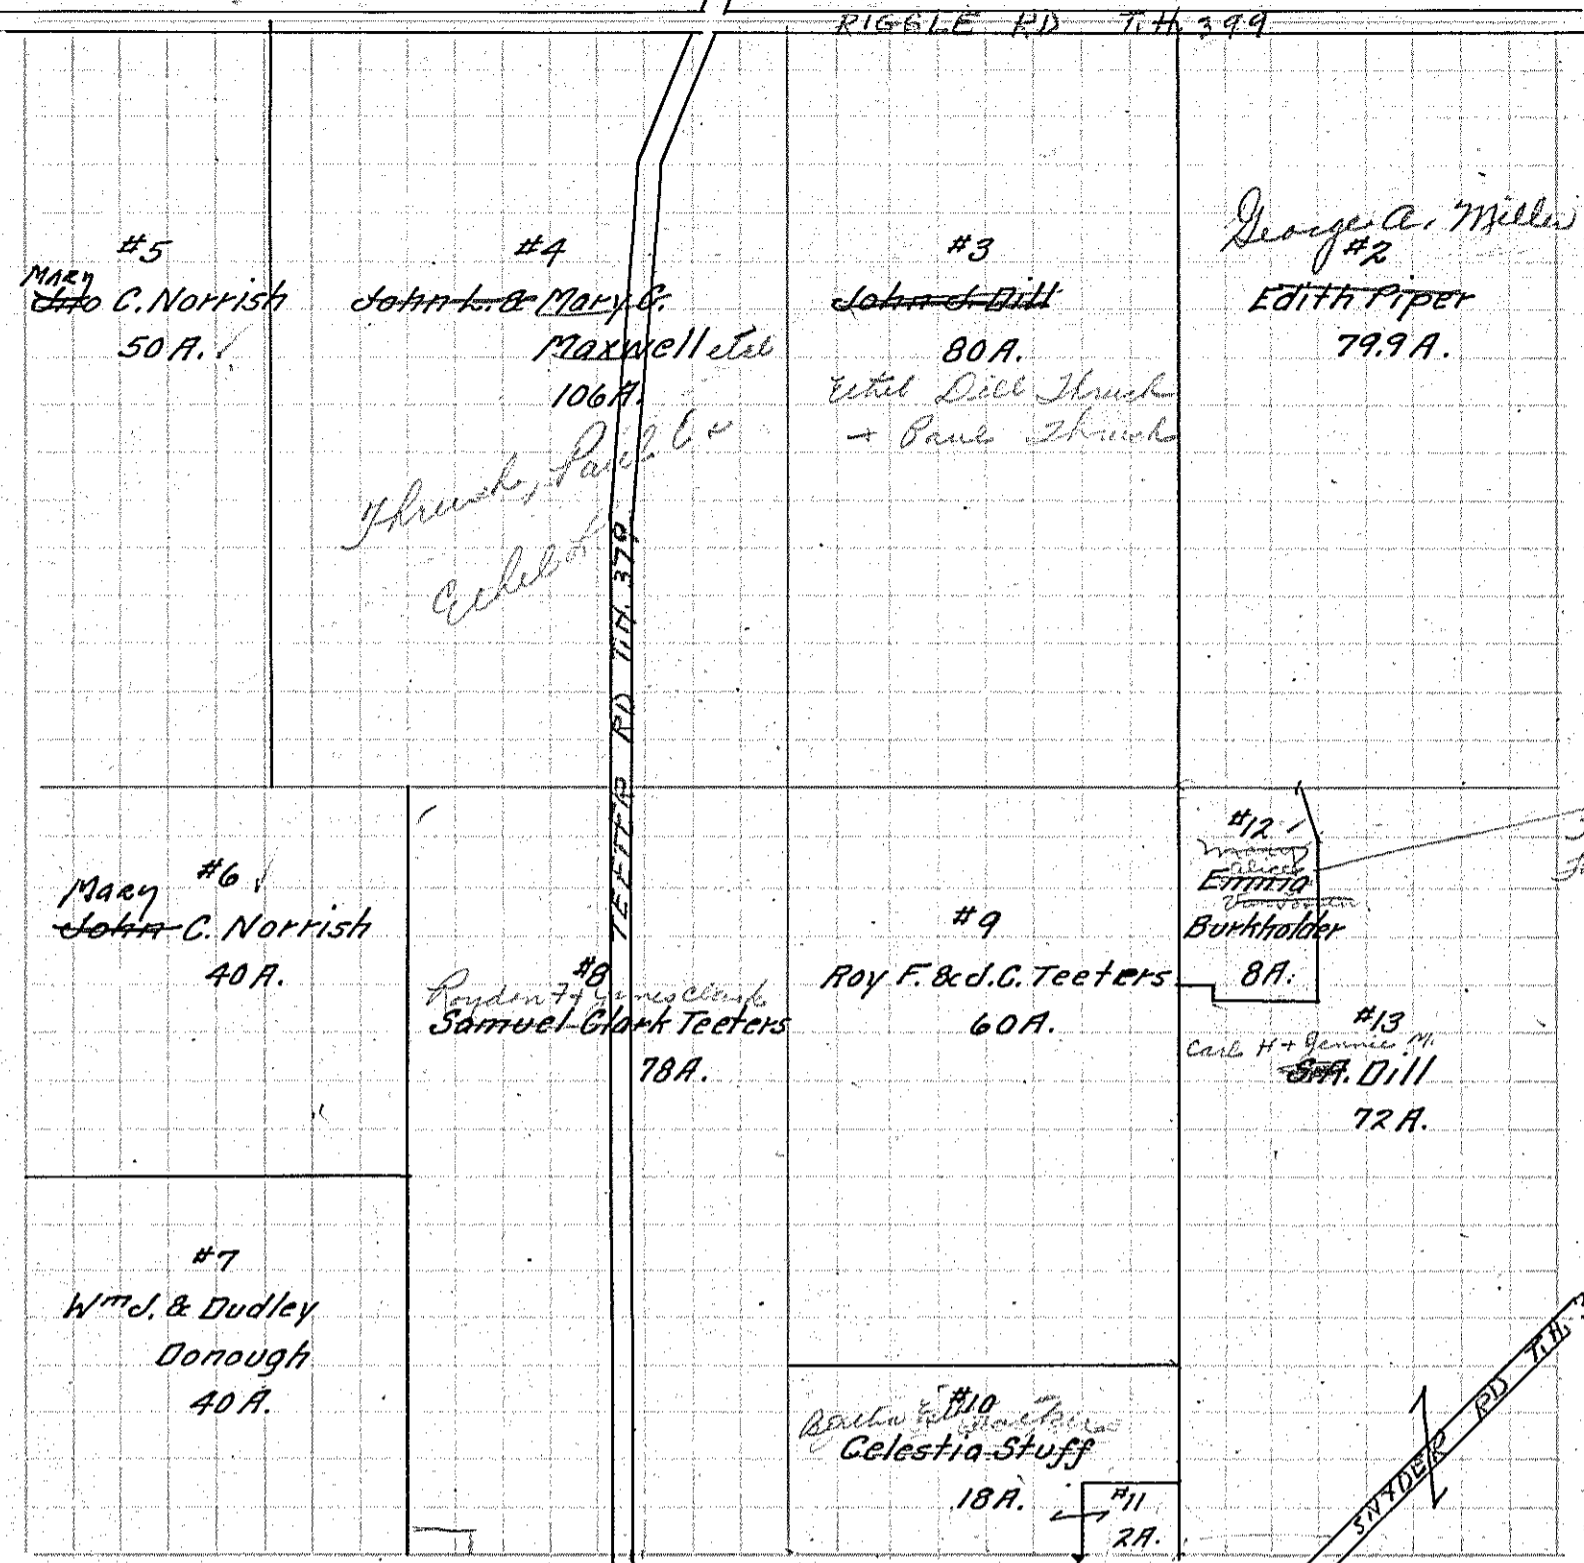

SCALE—Forty Rods to an Inch

- IN WHOSE NAME PROPERTY ASSESSED
- ✓ Piper Edith
 - ✓ Dill John C. Thrusch, Epheley, Dill, et al.
 - ✓ Maxwell John & Mary C. et al.
 - ✓ Norrish John C.
 - ✓ Norrish John C.
 - ✓ Donough Wm. & Dudley
 - ✓ Sister Samuel Clark
 - ✓ Sister Roy Franklin & James Clark
 - ✓ Stuff Celestia
 - ✓ Burkholder Emma
 - ✓ Dill J. C. Carl H. & Jennie M.

SCALE—Forty Rods to an Inch

- ✓ Neer M.M.
- ✓ Neer M.E.
- ✓ Wohlford Anna
- ✓ Shoup Frank & Blanch et al.
- ✓ Lanehart Mary
- ✓ Shoup Frank & Blanch et al.
- ✓ Beal Thomas
- ✓ Cross Arthur C.
- ✓ Cross Arthur C.
- ✓ Hagerman Carl
- ✓ Hammond Grace B.
- ✓ Calhoun Homer H.