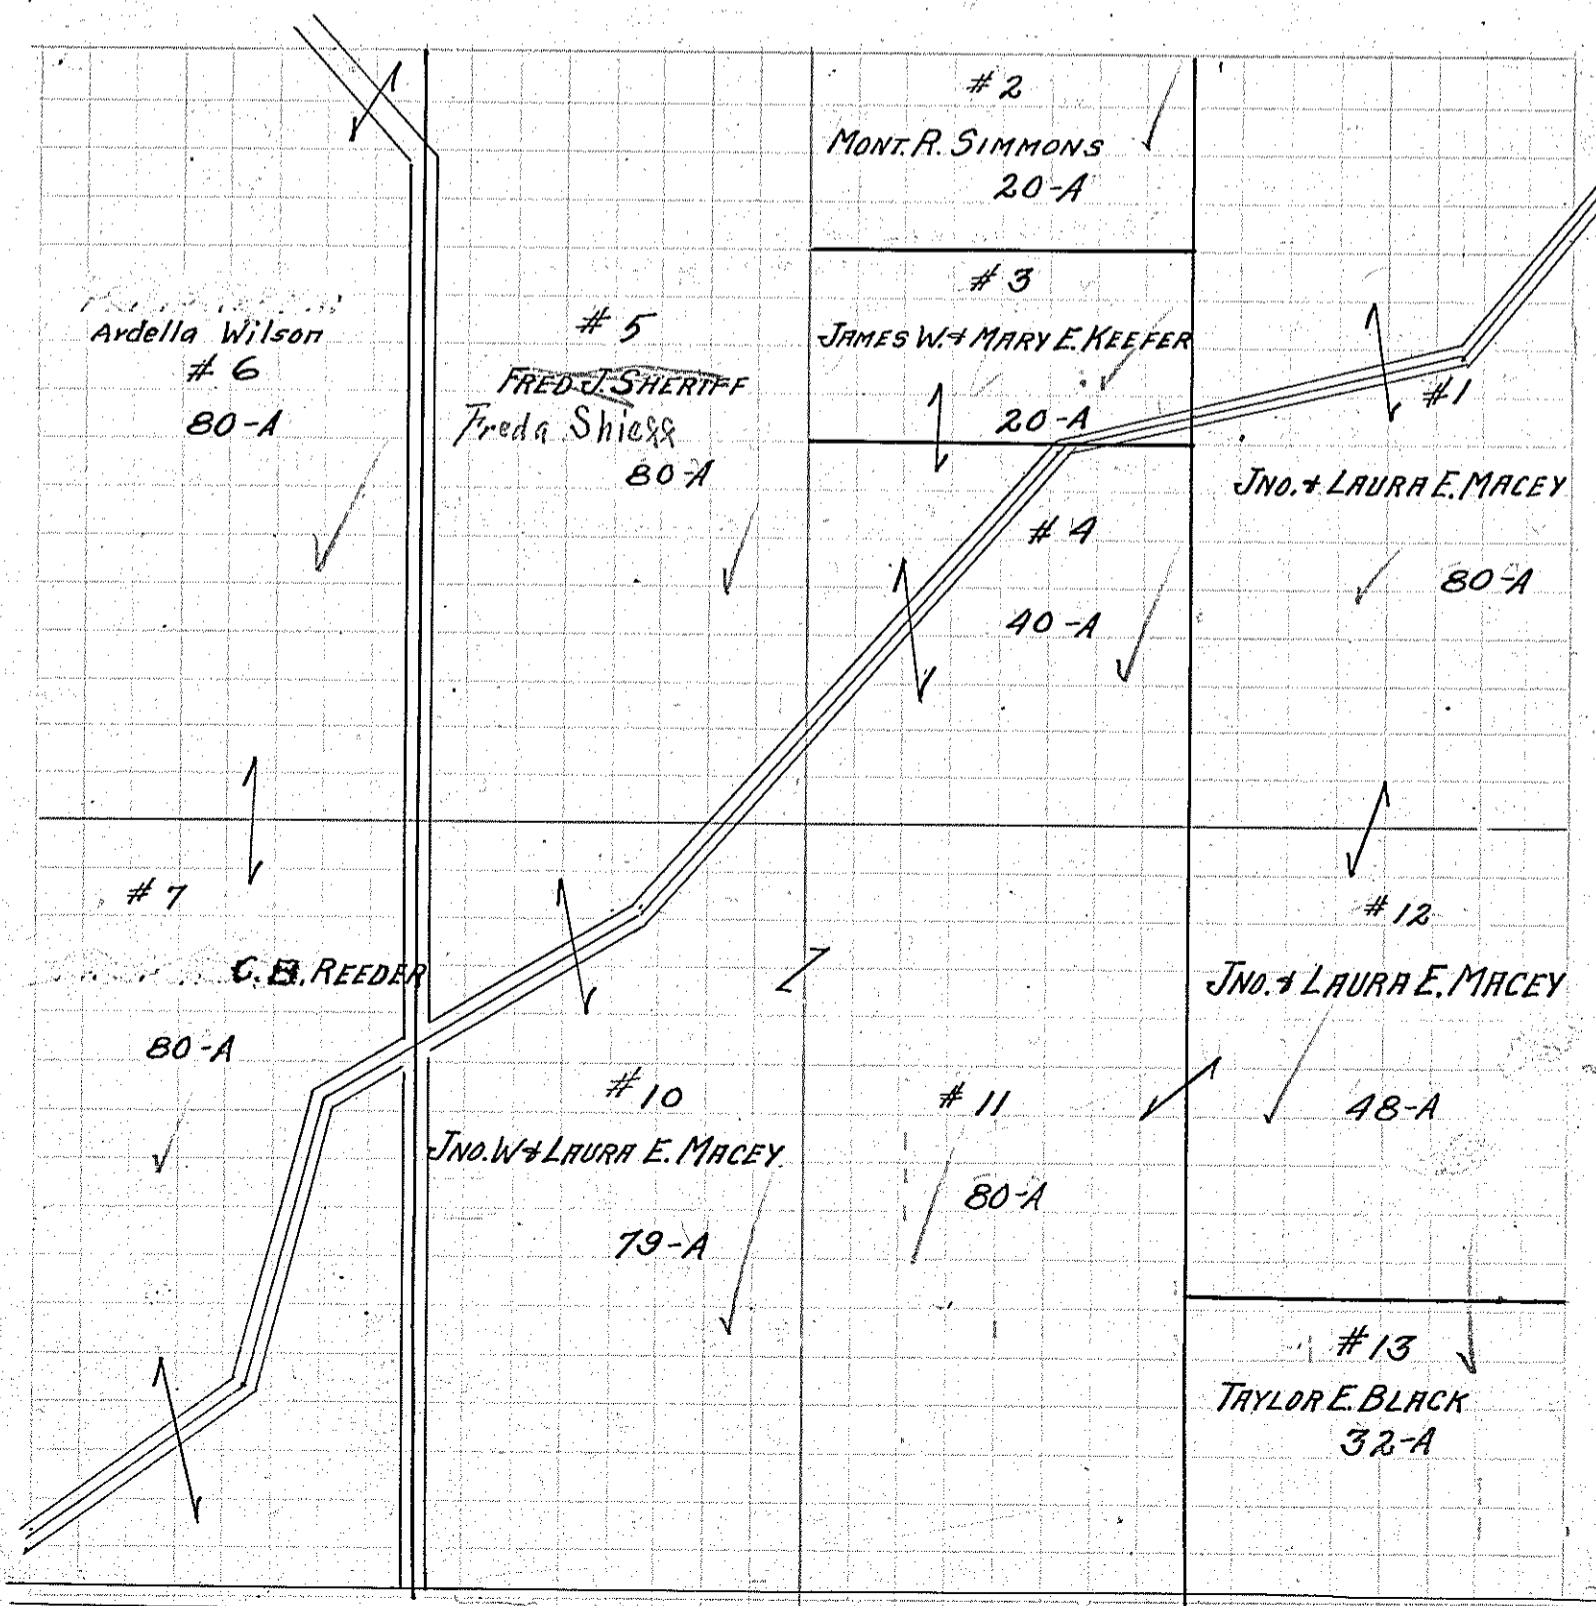

Section 22 Township 21 Range 17  
 SCALE—Forty Rods to an Inch

IN WHOSE NAME PROPERTY ASSESSED

Beeman Lavina F.  
 Beveridge Lee  
 Countryman Willis  
 Crowner F. S.  
 Howath Tony  
 Hubbs Maggie A.  
 Ramsey Andrew  
 Same  
 Ramsey Lizzie  
 Ramsey Thomas  
 Reeder Amanda  
 Reeder Philip  
 Schafer Ithmar