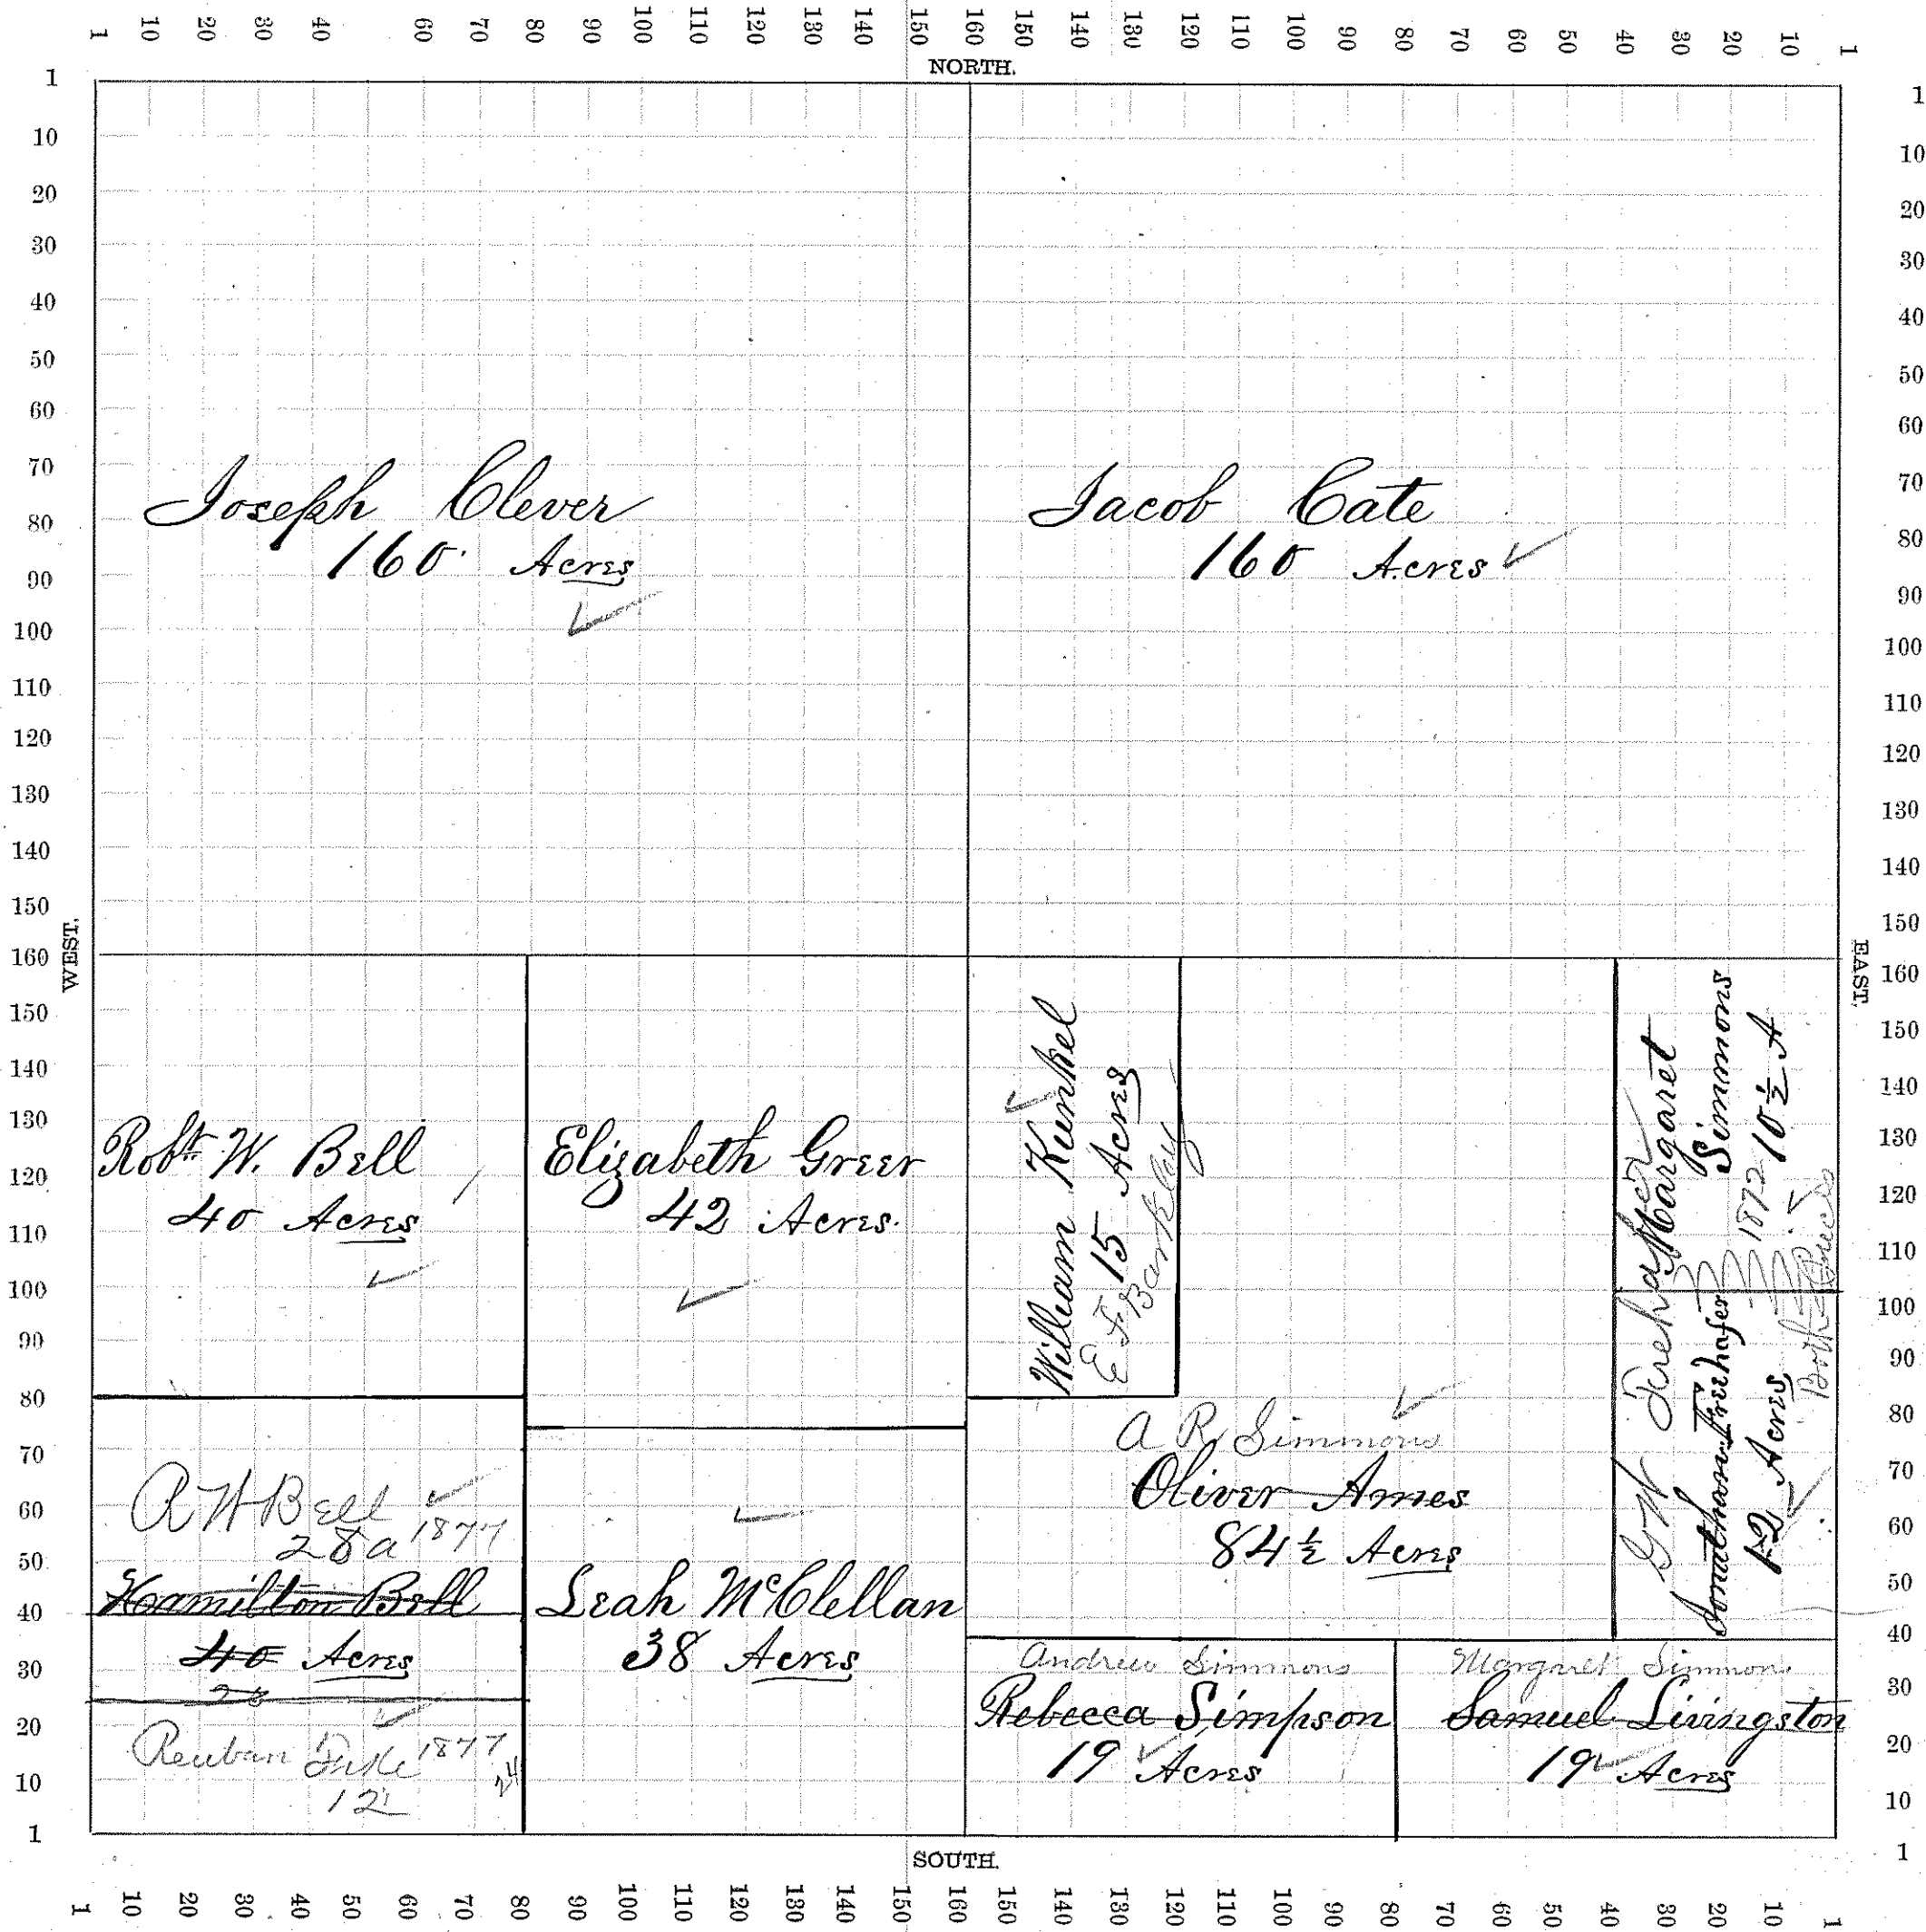

Section, No. 15

Scale, 32 Rods to an Inch, or 10 Rods to a Space.

Joseph Clever
160 Acres ✓

Jacob Cate
160 Acres ✓

Robt. W. Bell
40 Acres ✓

Elizabeth Greer
42 Acres ✓

William Kumbel
E. F. Berkeley
15 Acres

Margaret Simmons
10 1/2 Acres
1872
Both Acres

A. P. Simmons
Oliver Ames
8 1/2 Acres ✓

R. W. Bell
28a 1871
Hamilton Bell
40 Acres
70

Leah McClellan
38 Acres ✓

Andrew Simmons
Rebecca Simpson
19 Acres ✓

Margaret Simmons
Samuel Livingston
19 Acres ✓

Reuben Duke
1877
12

560
192
1920
240
22
4

12
133
22
265
265
22