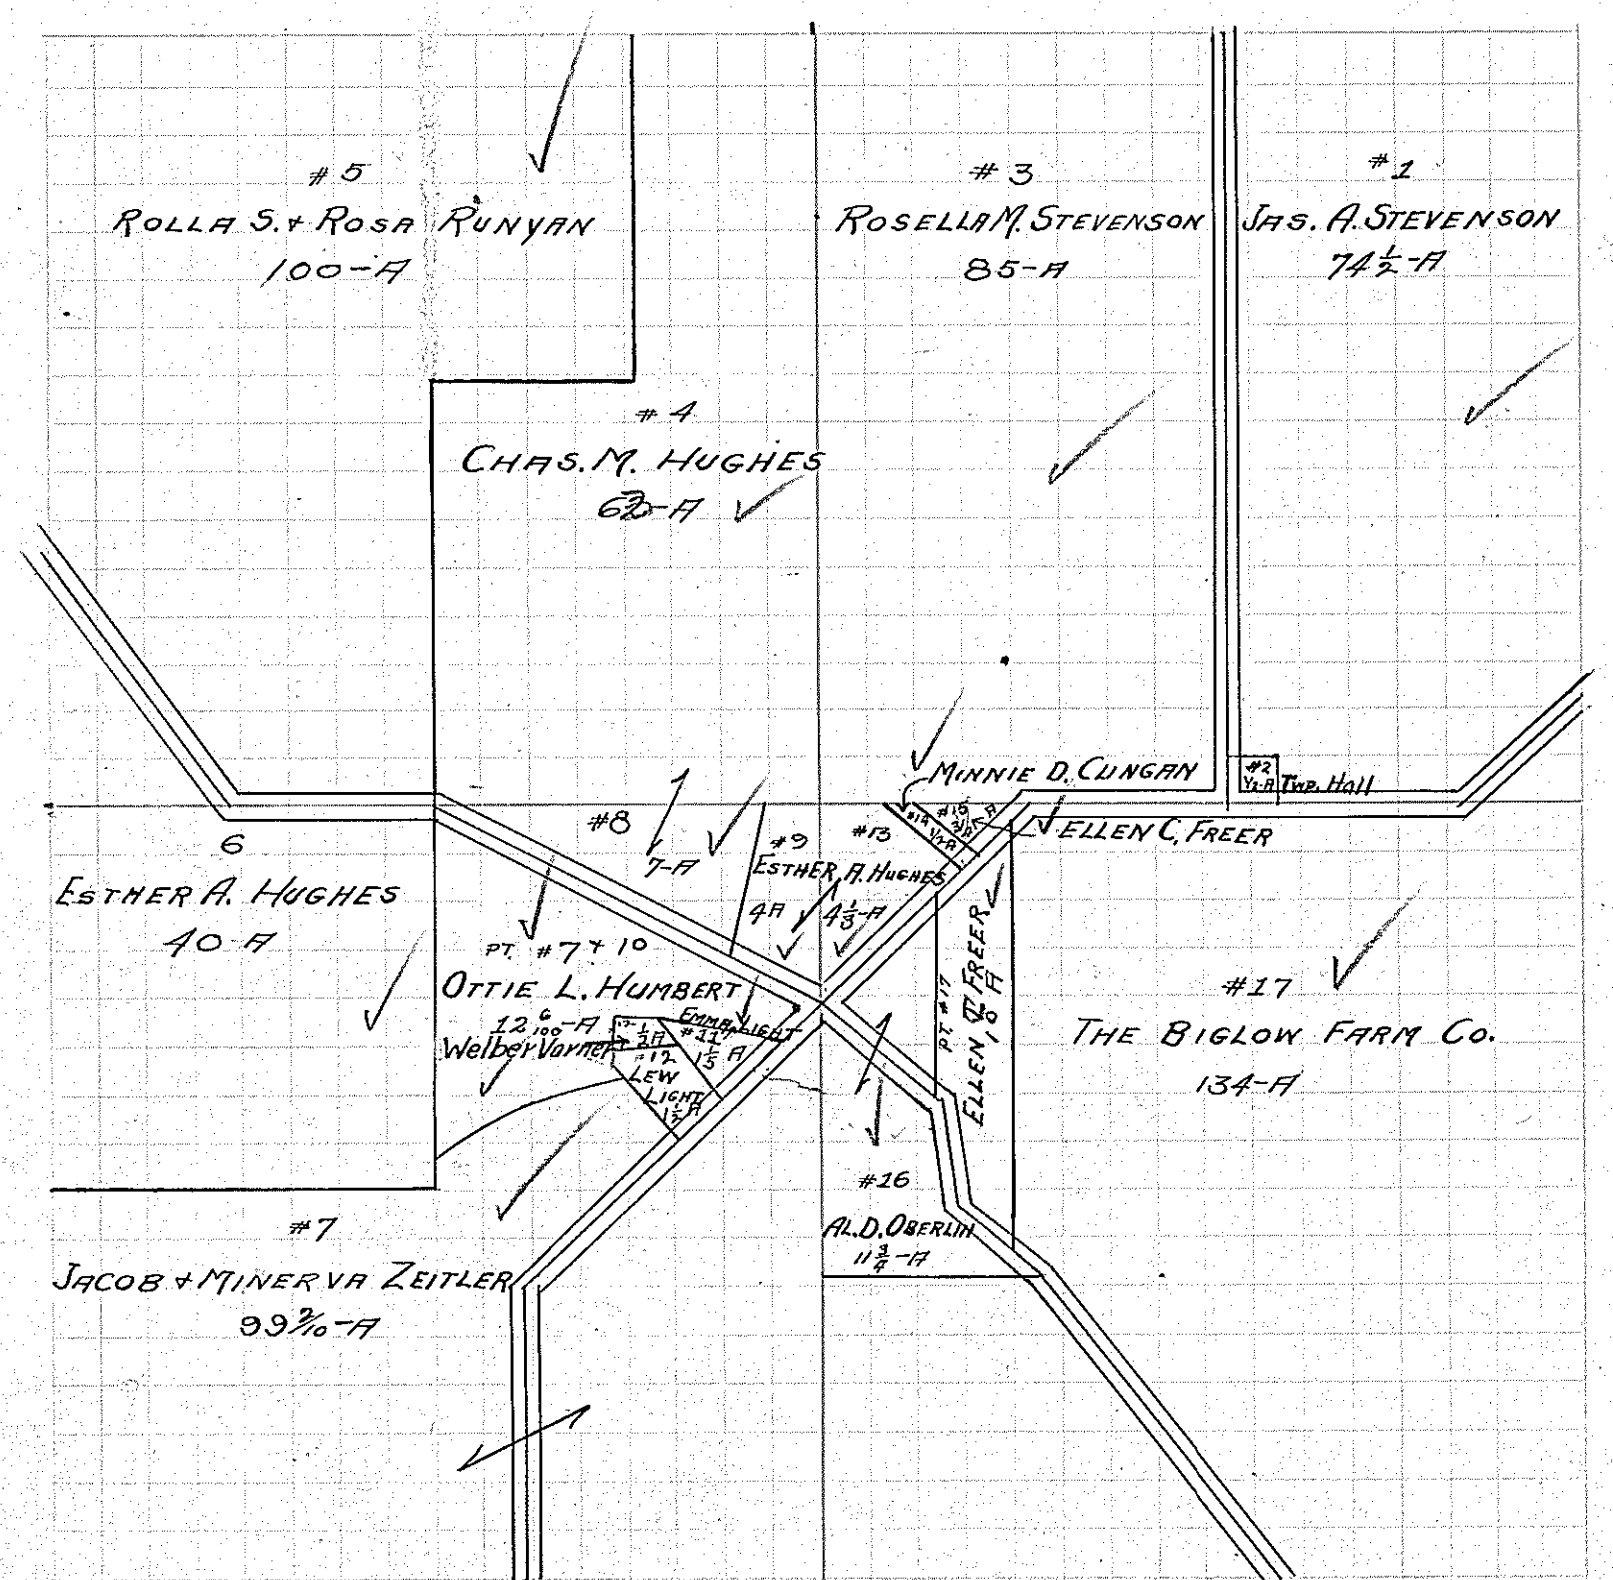

IN WHOSE NAME PROPERTY ASSESSED

Balliet Abraham L.
 Ferguson Otto R.
 Light Elmore
 Mahon John
 Martin Alanson
 Stevenson Ida M.
 Stevenson Samuel
 Same

Section 24 Township Range

SCALE—Forty Rods to an Inch