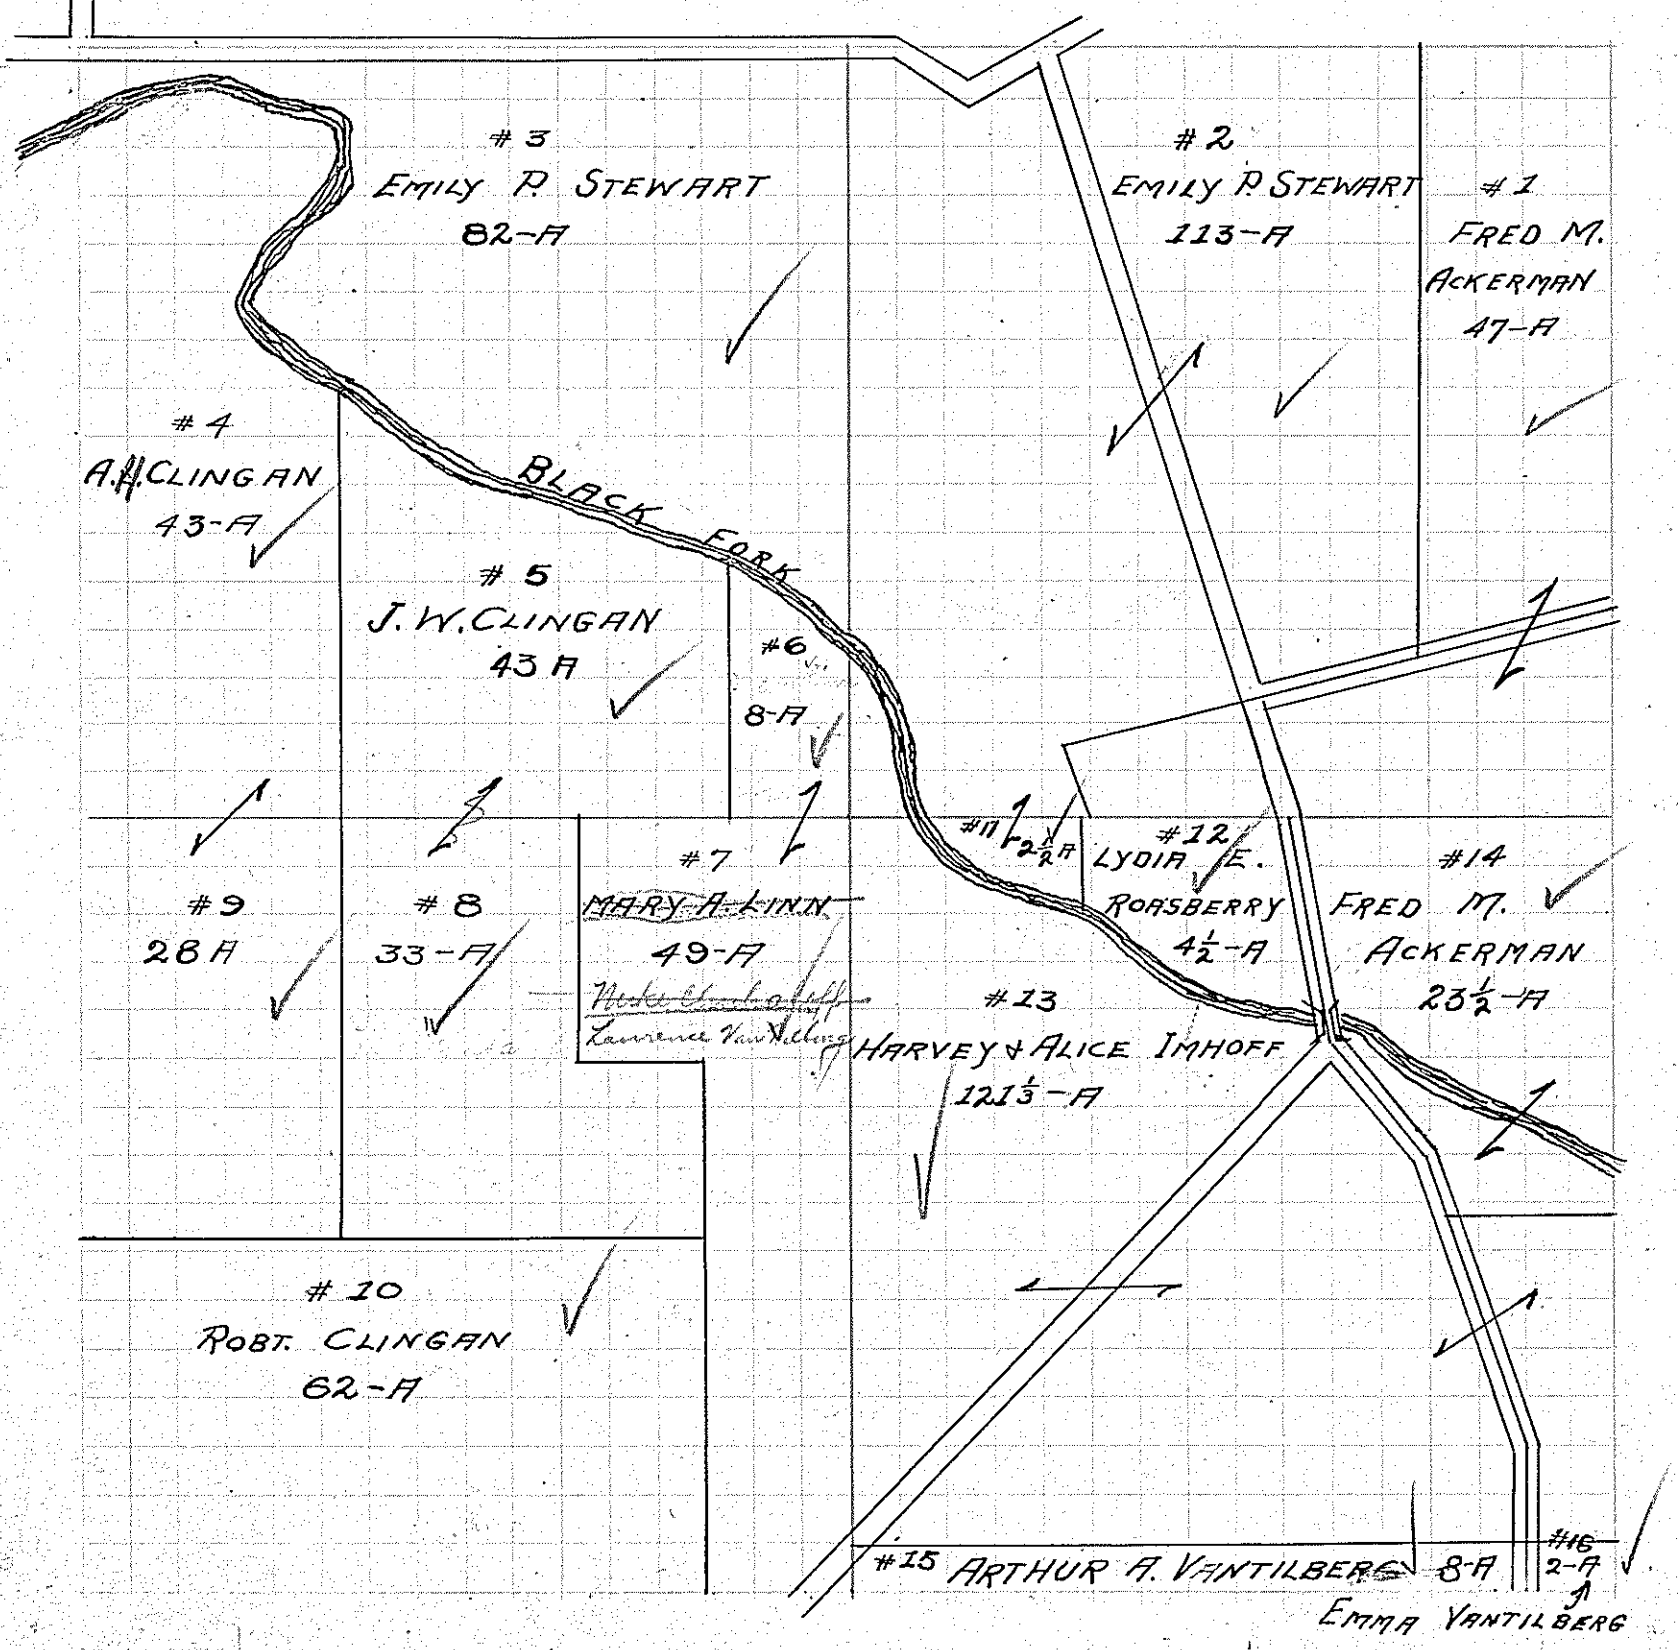

SCALE Forty Rods to an Inch

IN WHOSE NAME PROPERTY ASSESSED

Baird & Albert  
 Foulk Henry  
 Knapp J. P. & Isa  
 Nelson Levi  
 Wolf John  
 Wood J. O.

SCALE—Forty Rods to an Inch

Ackerman Fred M.  
 Same  
 Clingen A. H.  
 Same  
 Clingen J. W.  
 Same  
 Clingen Robt.  
 Imhoff Harvey & Alice  
 Lind Mary A.  
 Same  
 Roasberry Lyda E.  
 Stewart Emily P.  
 Same  
 Same  
 Vantilburg Arthur A.  
 Vantilburg Emma