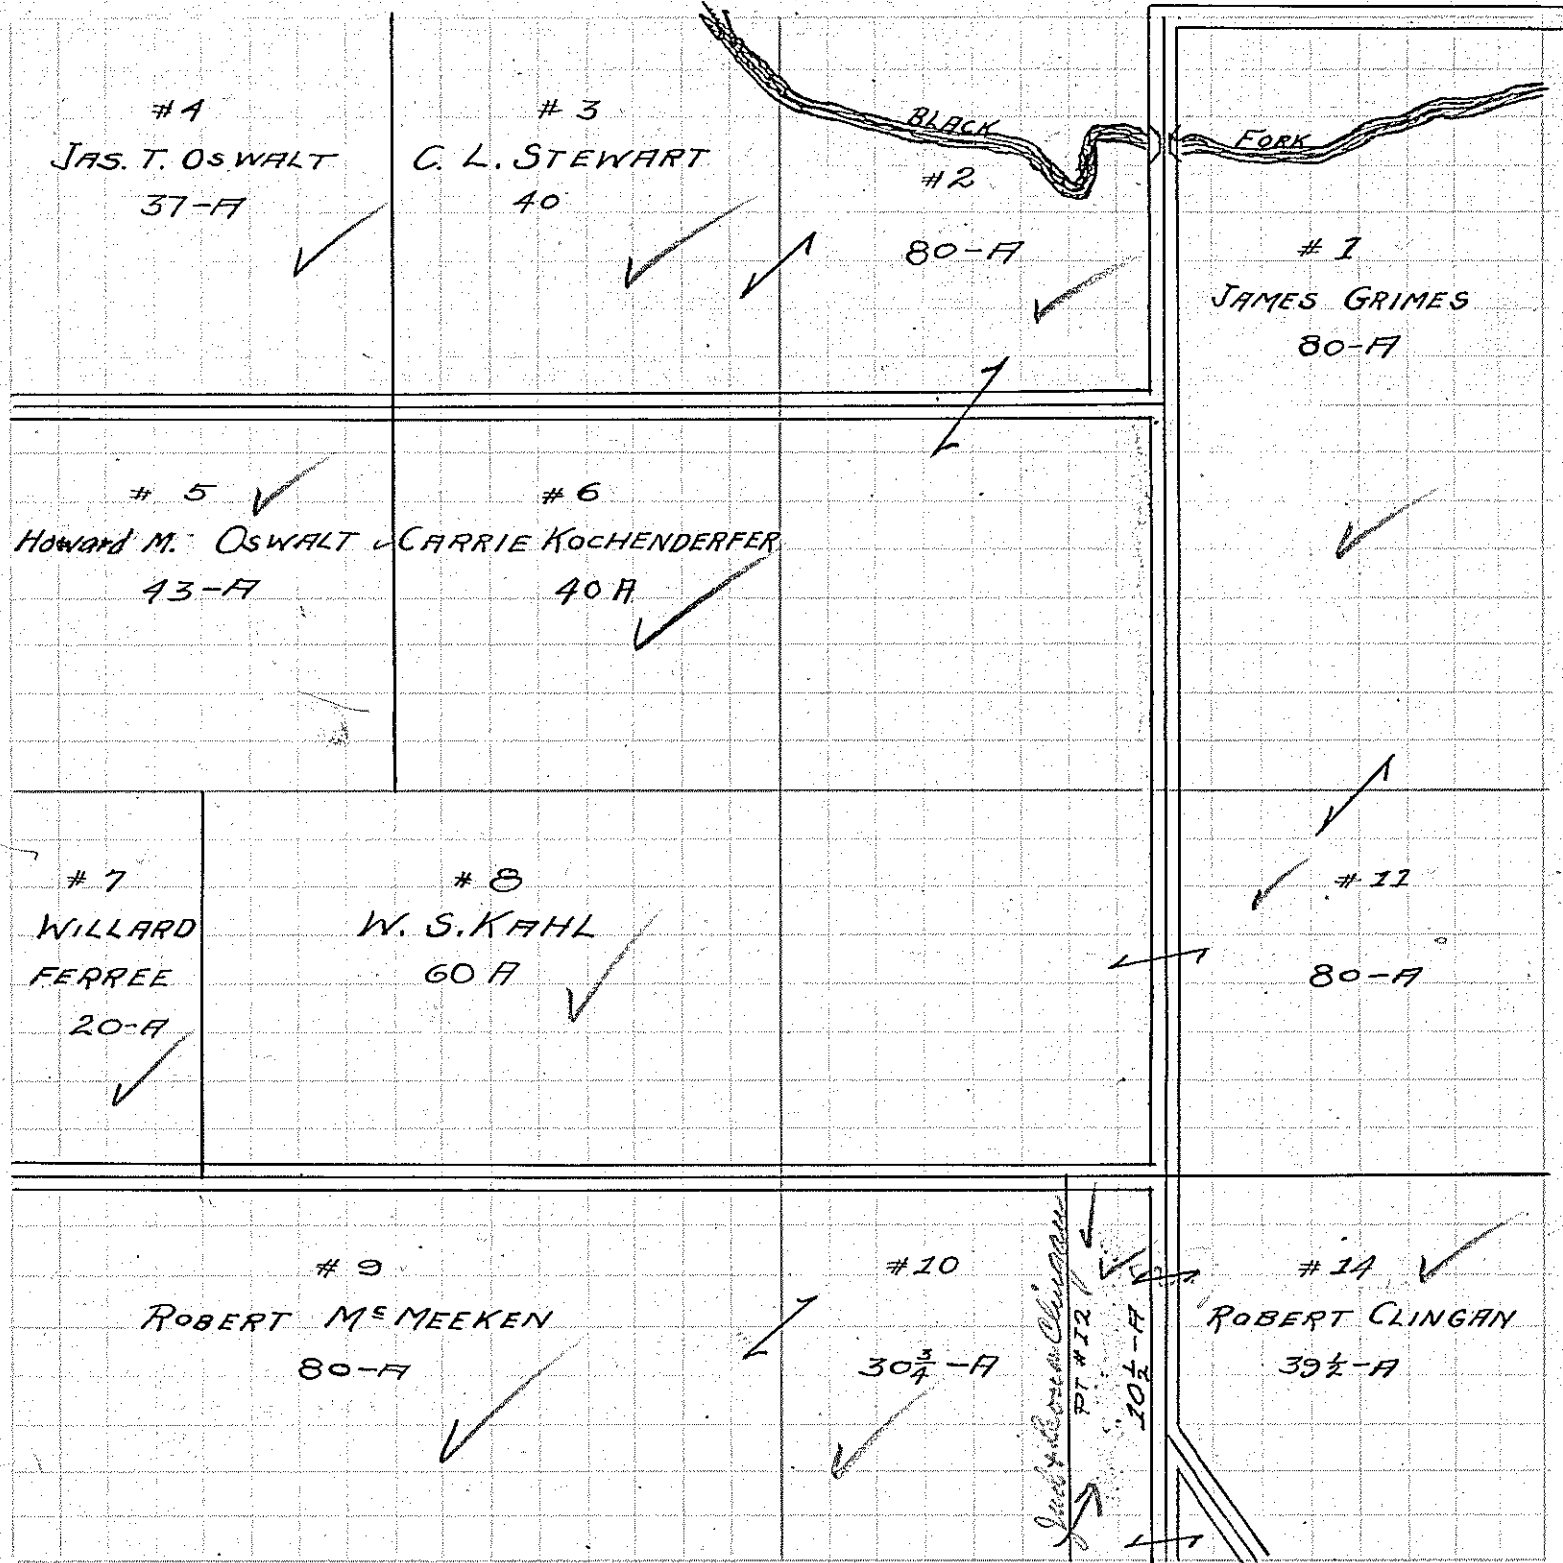

SCALE Forty Rods to an Inch

IN WHOSE NAME PROPERTY ASSESSED
Brothers Chas
Clingen Robt.
Ferree Willard
Grimes James
Same
Kahl W. S.
Kochenderfer Carrie
McMeeken Robert
Same
Oswalt James T.
Oswalt Luella
Stewart C. L.
Same

SCALE—Forty Rods to an Inch

Eby Emanuel
Ferree Willard
Same
Ginster Henry + Augustin
Isaly Wm.
Same
Marmet Harry L.
Osbin Martha + Hugh
Oswalt James T.
Same
Oswalt Luella
Oswalt Luella, Guard.
Widders Samuel H.