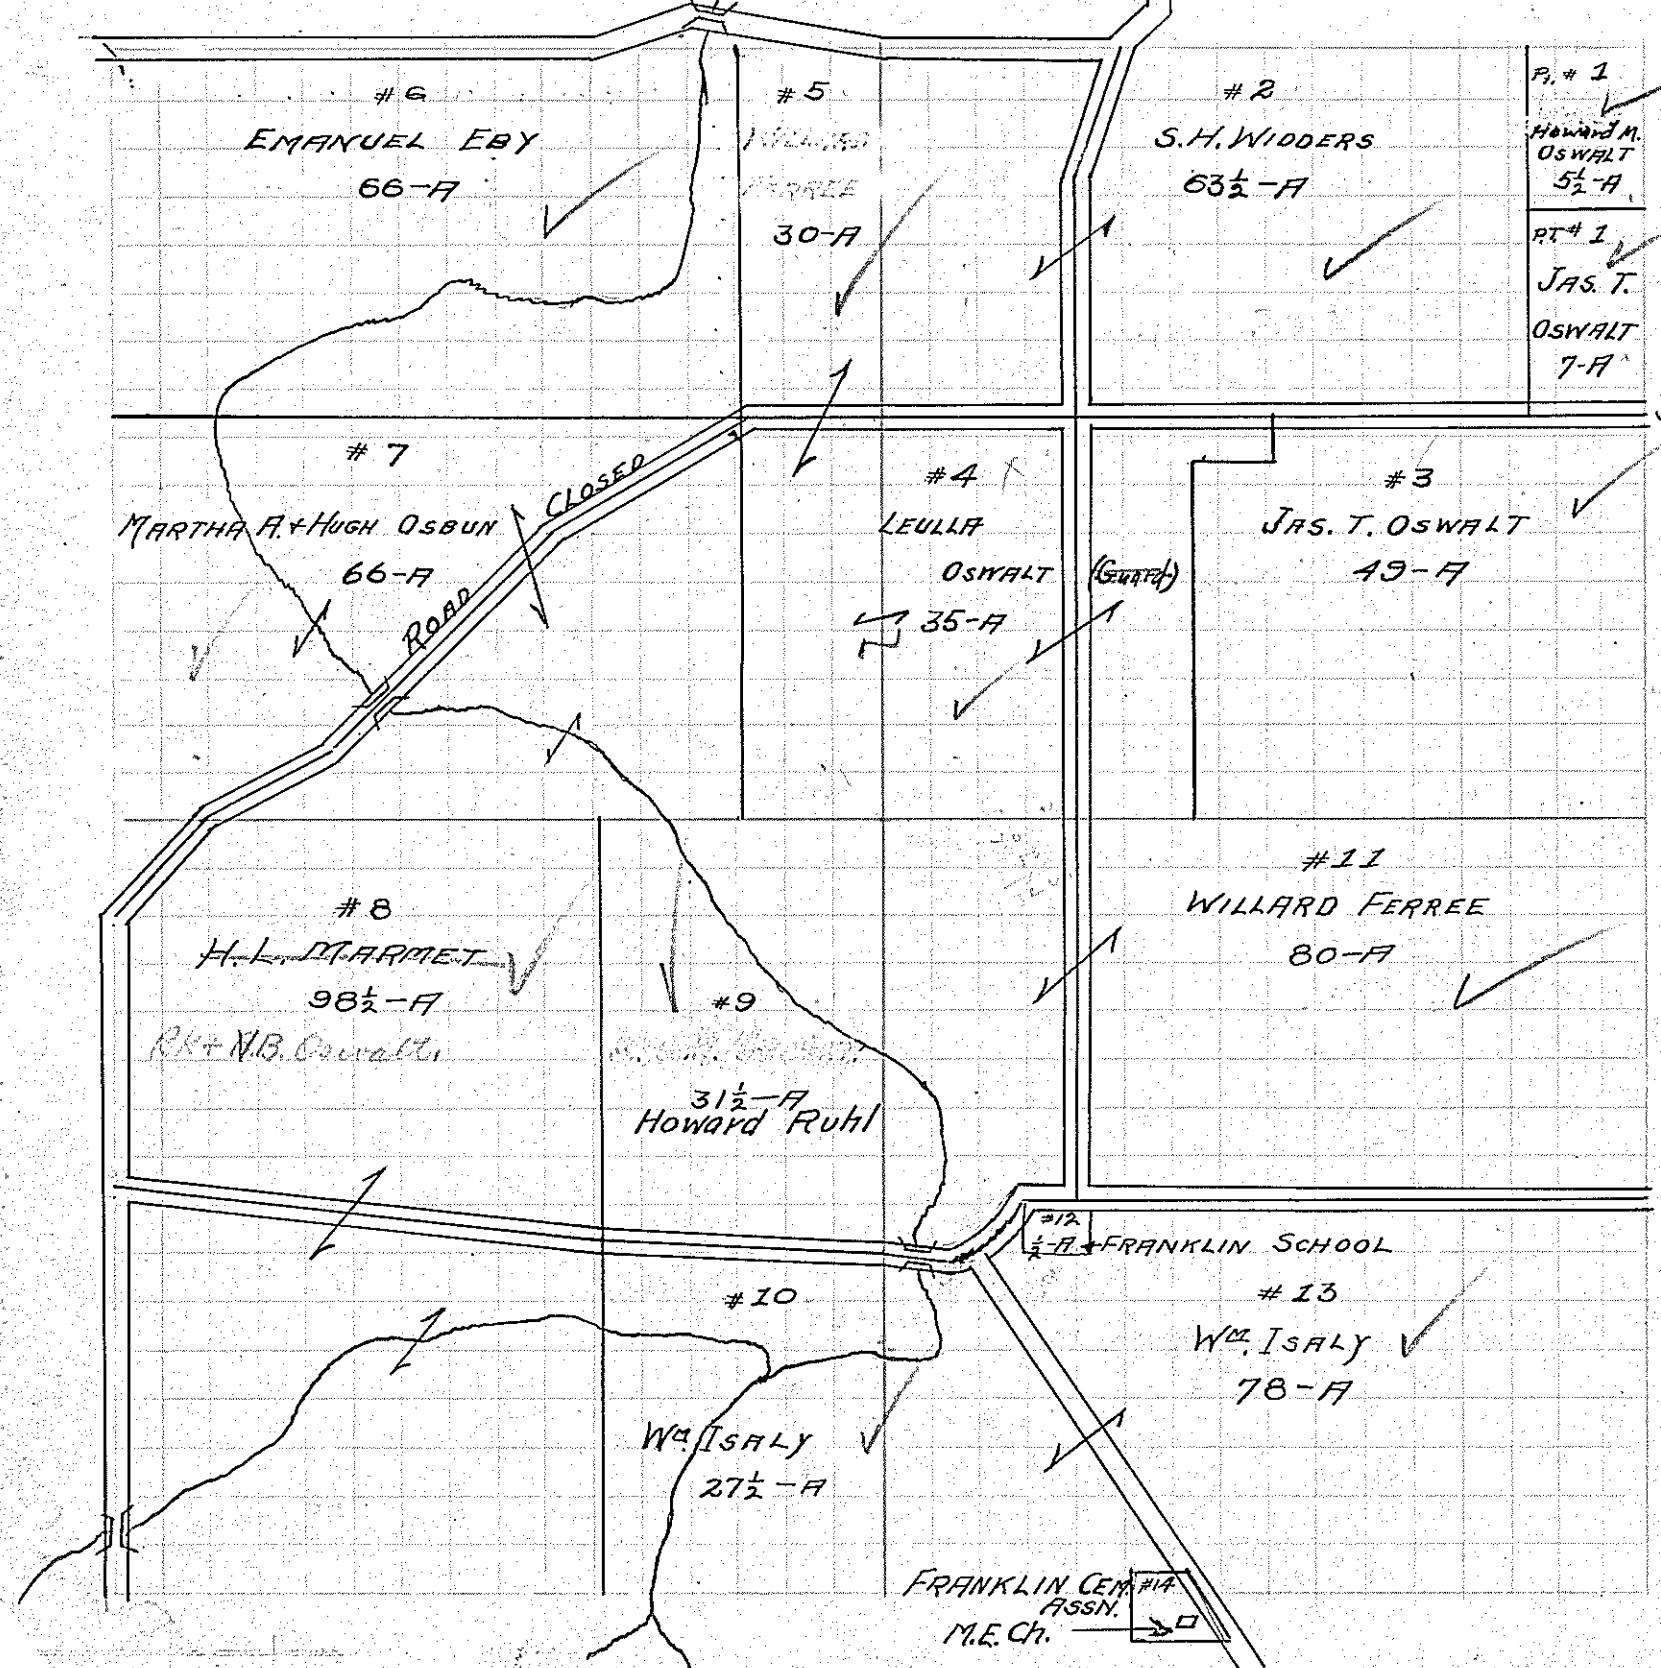

SCALE Forty Rods to an Inch

IN WHOSE NAME PROPERTY ASSESSED
Brothers Chas
Clingen Robt.
Ferree Willard
Grimes James
Same
Kahl W. S.
Kochenderfer Carrie
McMeeken Robert
Same
Oswalt James T.
Oswalt Luella
Stewart C. L.
Same

SCALE—Forty Rods to an Inch

Eby Emanuel
Ferree Willard
Same
Ginster Henry + Augustin
Isaly Wm.
Same
Marmet Harry L.
Osbin Martha + Hugh
Oswalt James T.
Same
Oswalt Luella
Oswalt Luella, Guard.
Widders Samuel H.