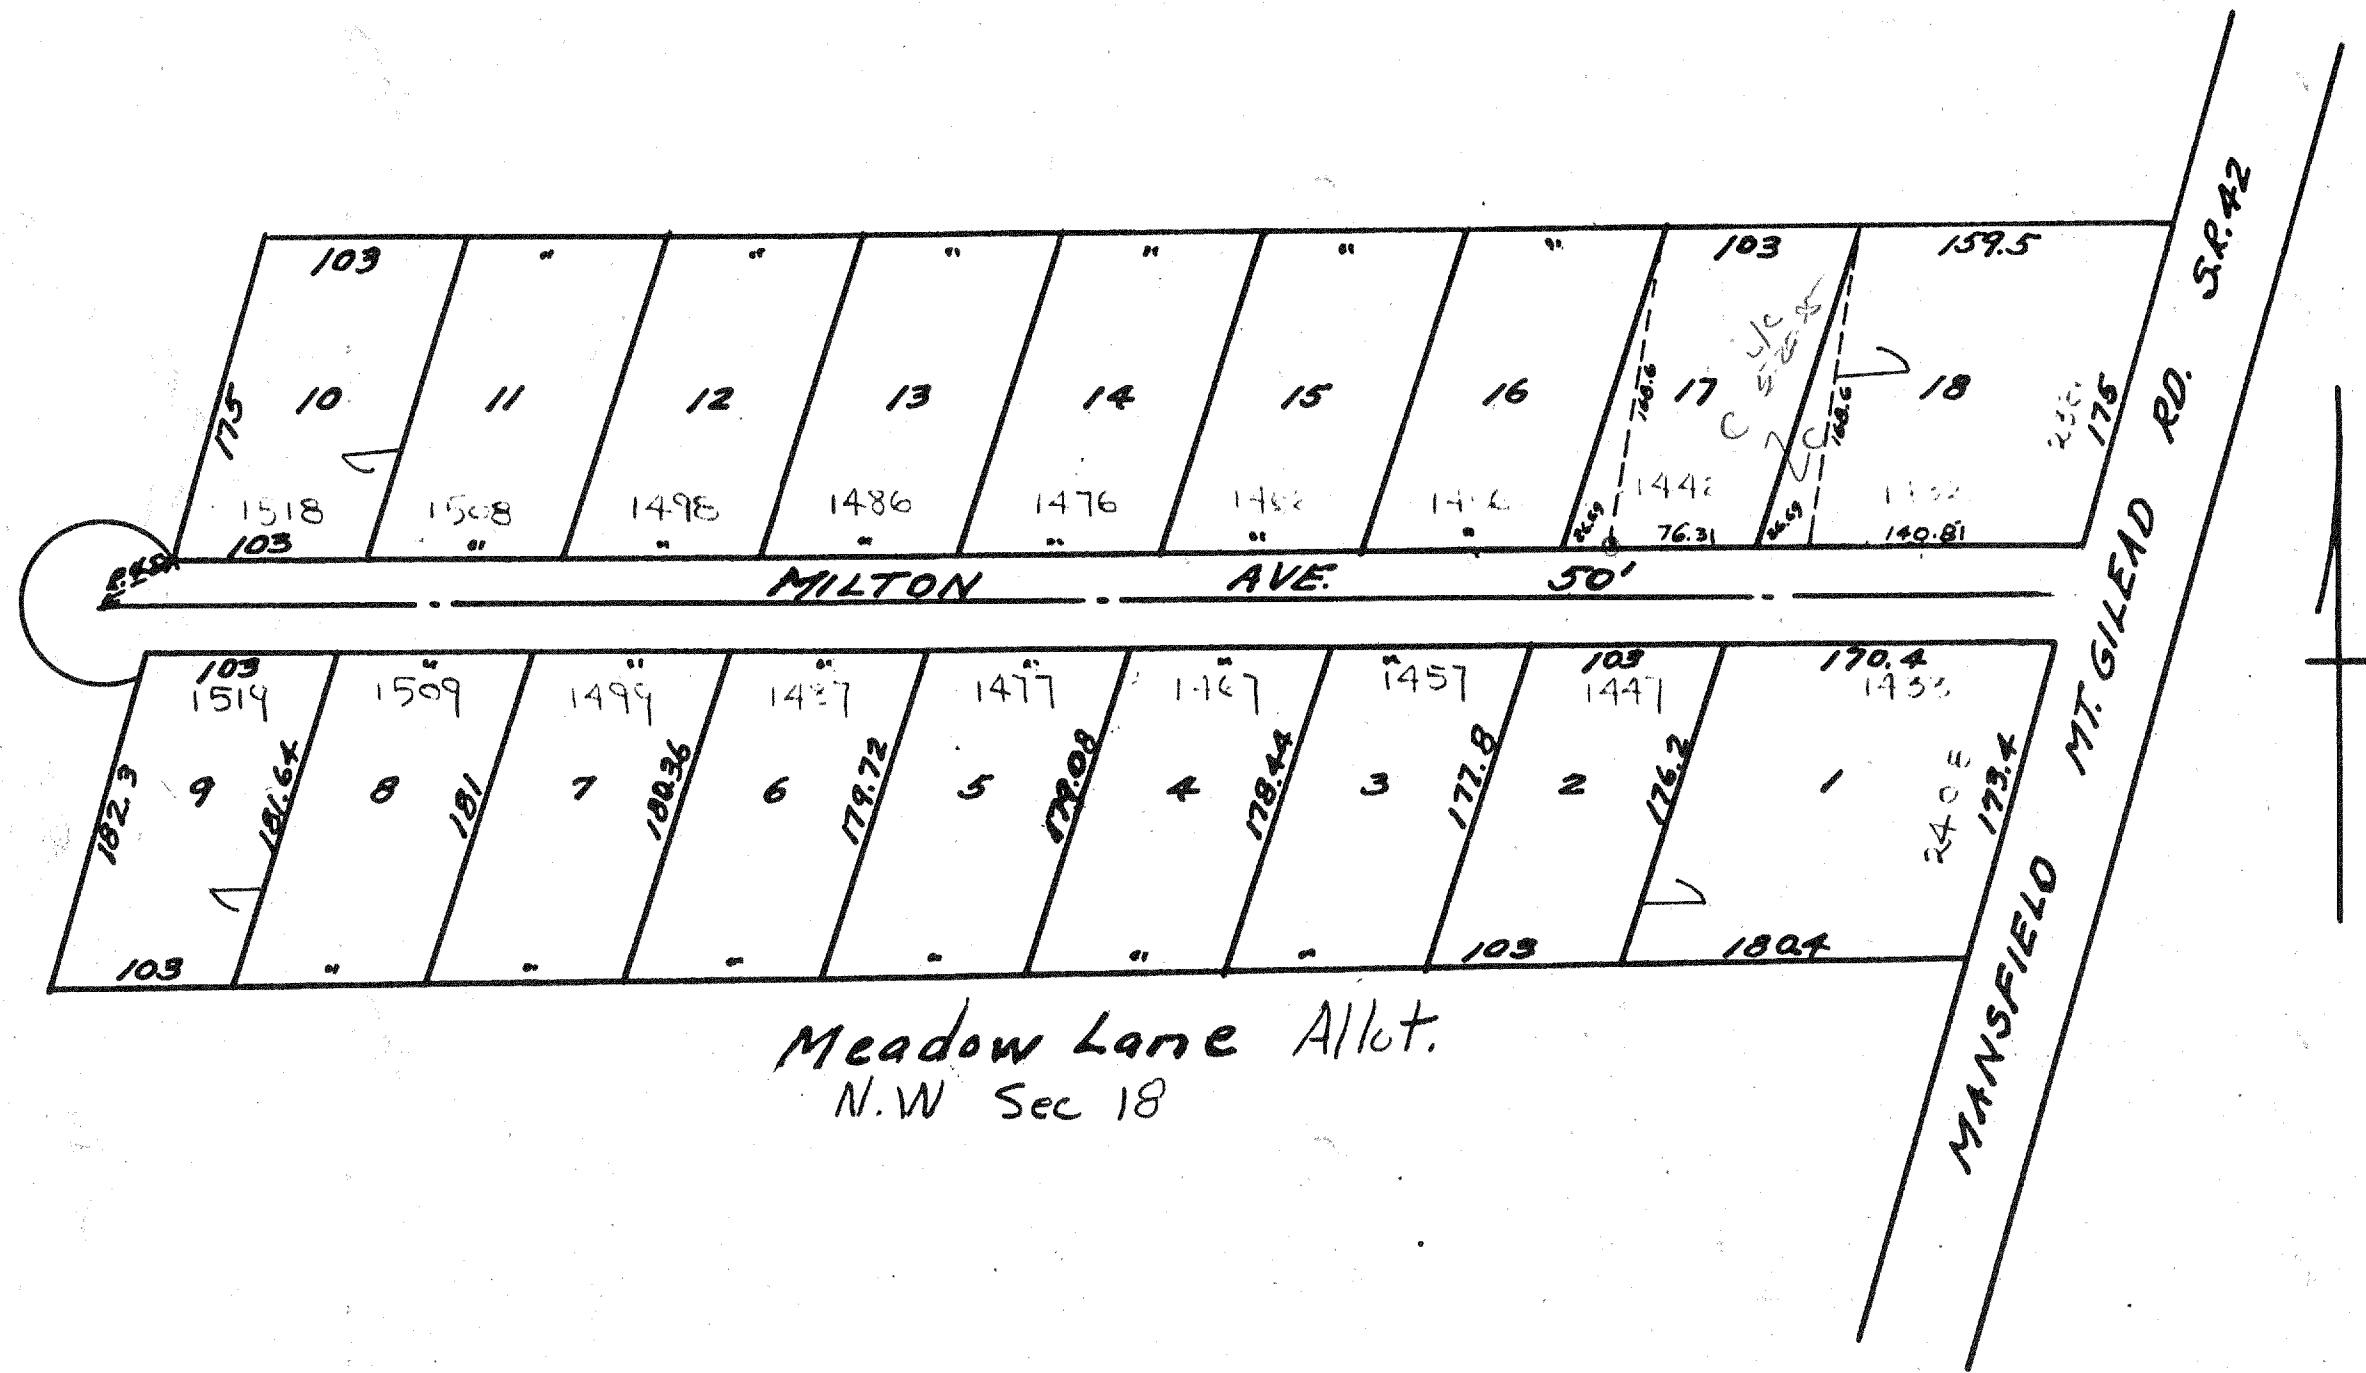

MEADOW LANE
 N.W. 1/4, Sec. 18, Washington Twp.
 Vol. 17, P. 61 Plat Records

1322
 IN CITY

BETNER ACRES
 N.W. 1/4, Sec. 5, Washington Twp.
 Vol. 17, P. 152 Plat Records 1-12
 18 R. 13A - 11+12 Replat
 Meadow Lane