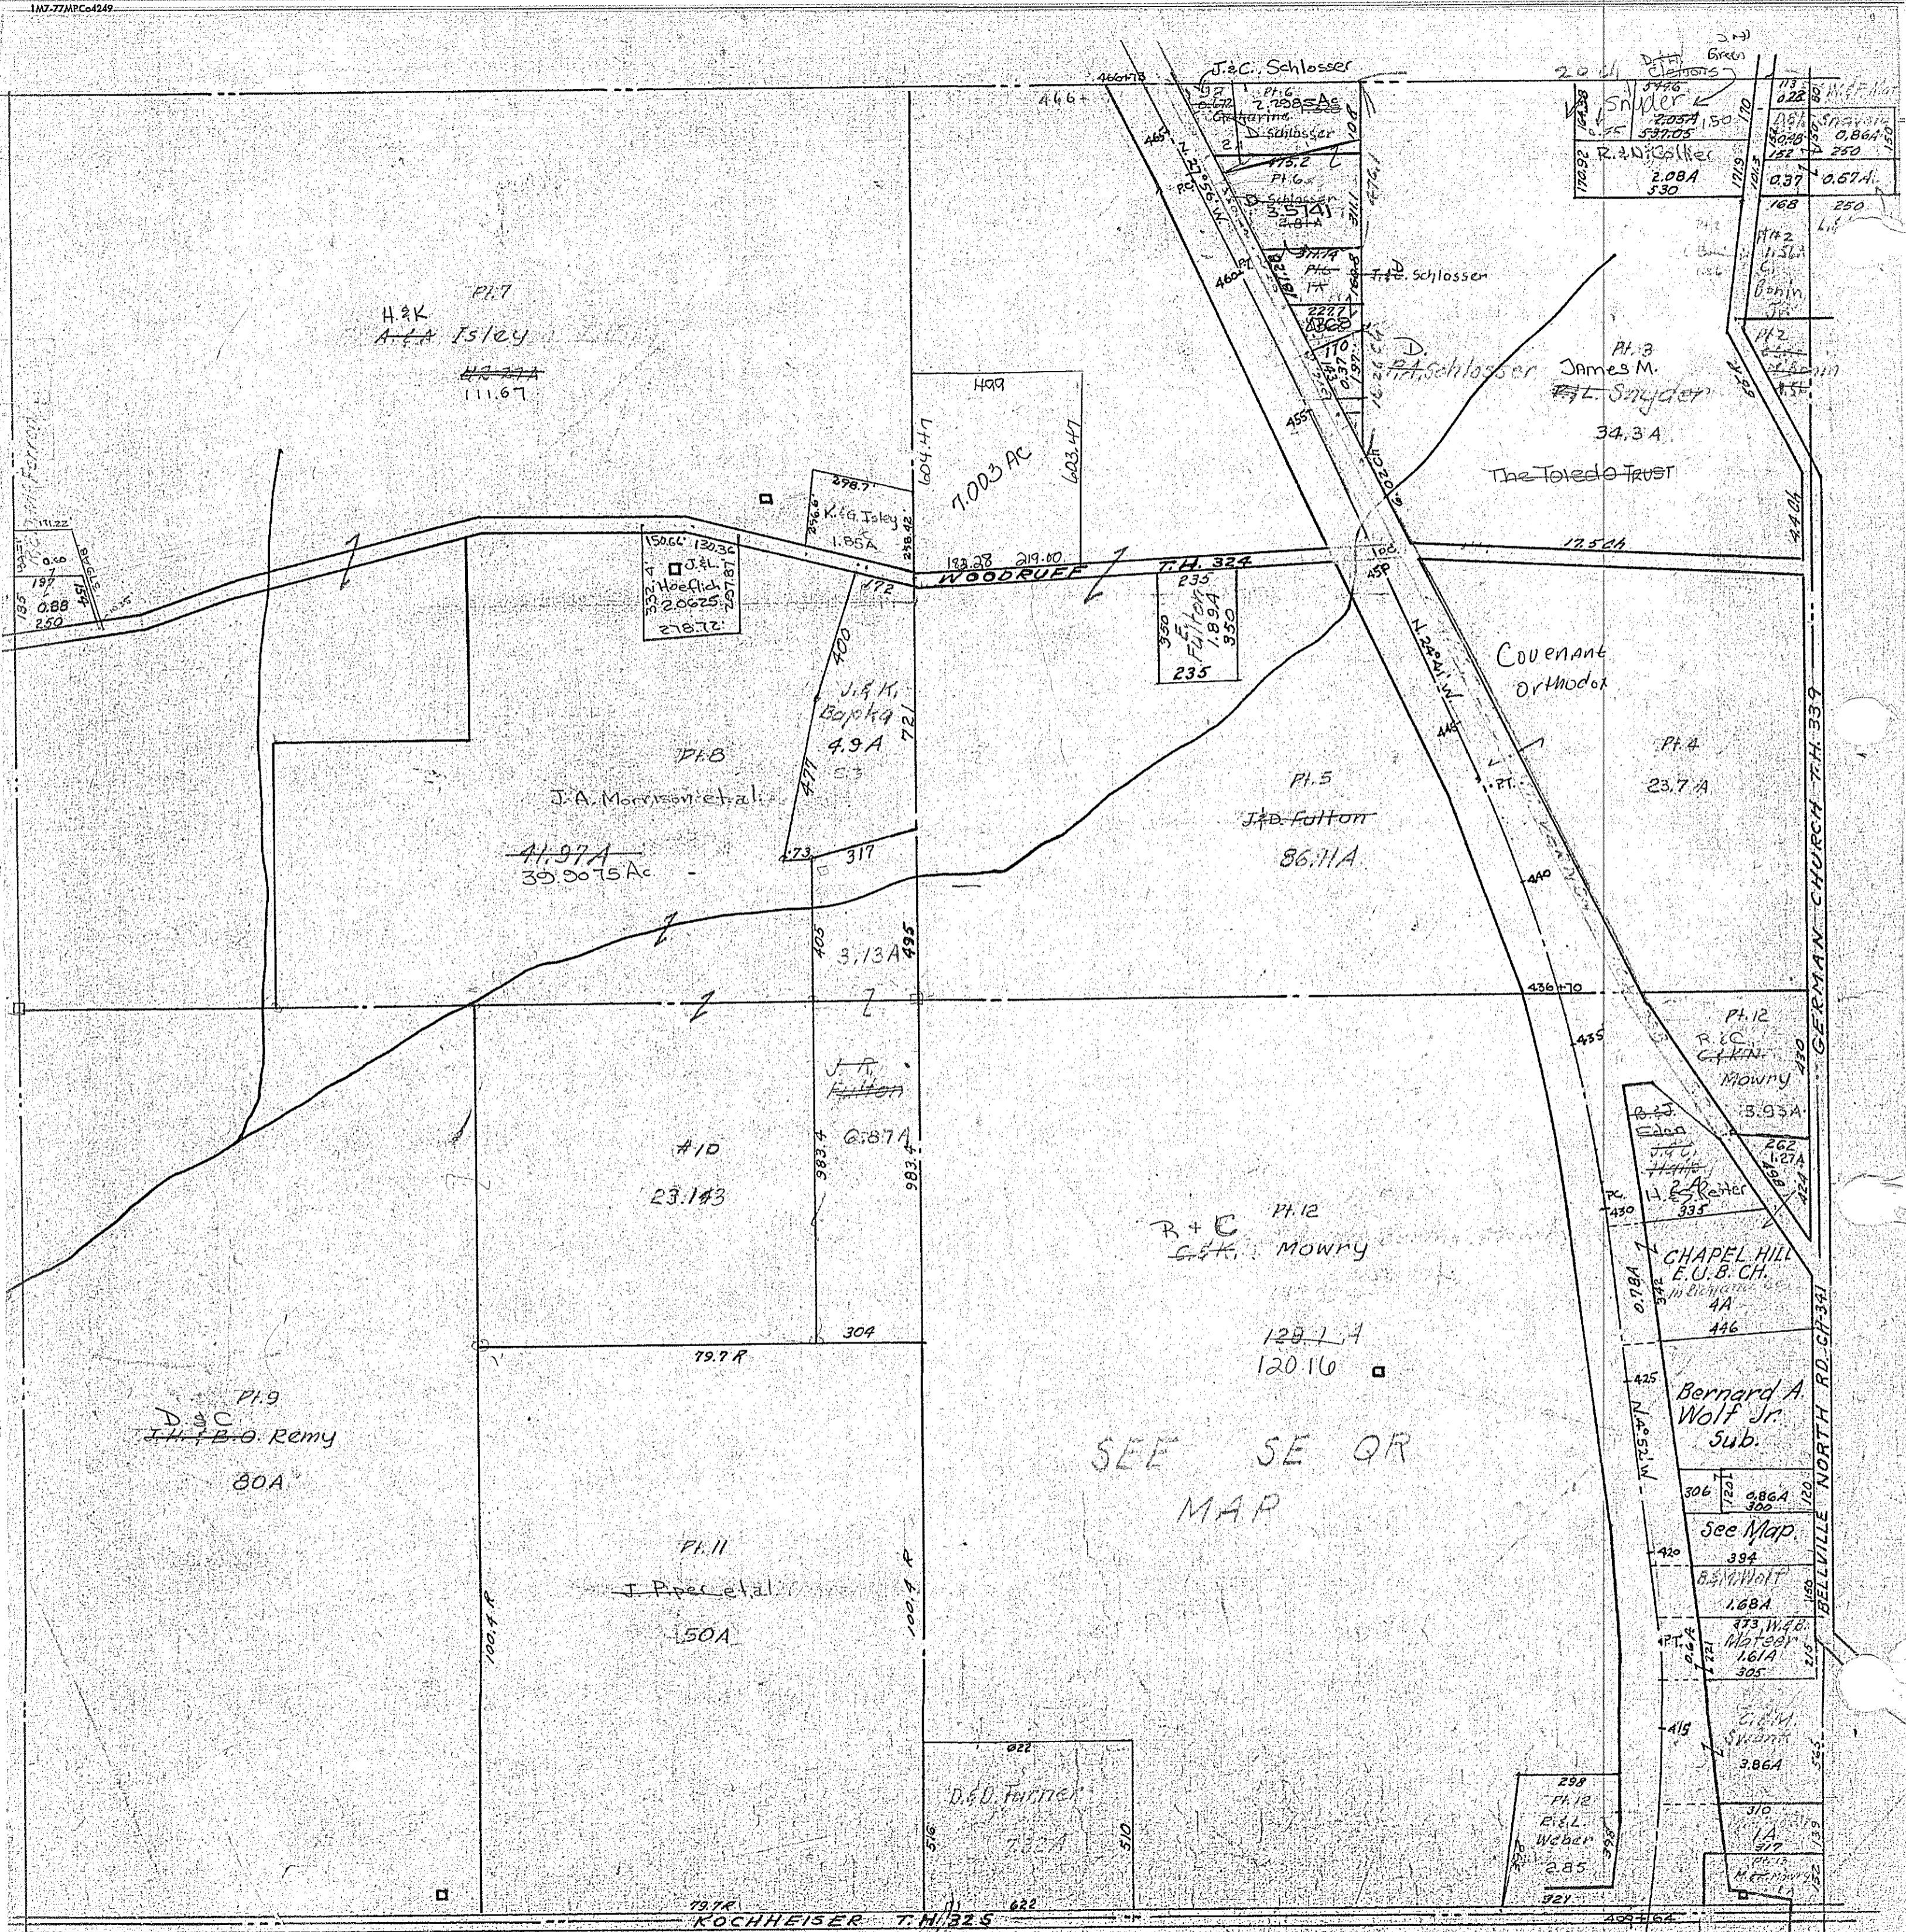

28

SEE SE QR MAP

Clear fork valley S.D.

Twp 20-R18

WASHINGTON TWP. SEC. 28