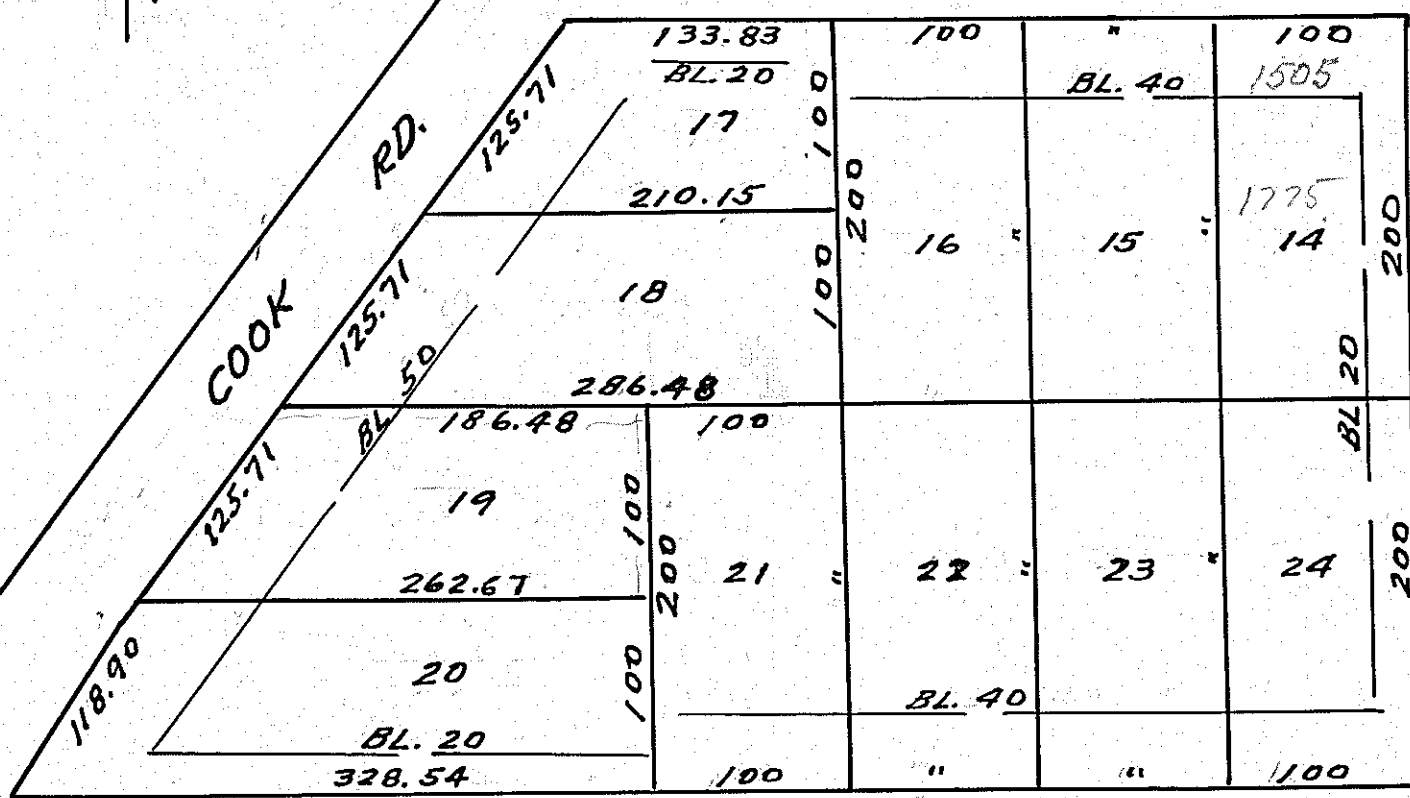

N  
Scale  
1" = 100'

Troy Twp.  
Washington Twp.

See City for house No.

Restrictions  
V. 465, P. 1

VIRGINIA HEIGHTS  
Pt. SW 1/4, Sec. 6, Washington Twp.  
& Pt. SE 1/4, Sec. 1, Troy Twp.  
For details see Vol. 19 P. 42 Recorders Plats  
WASHINGTON TWP. ALLOTS.