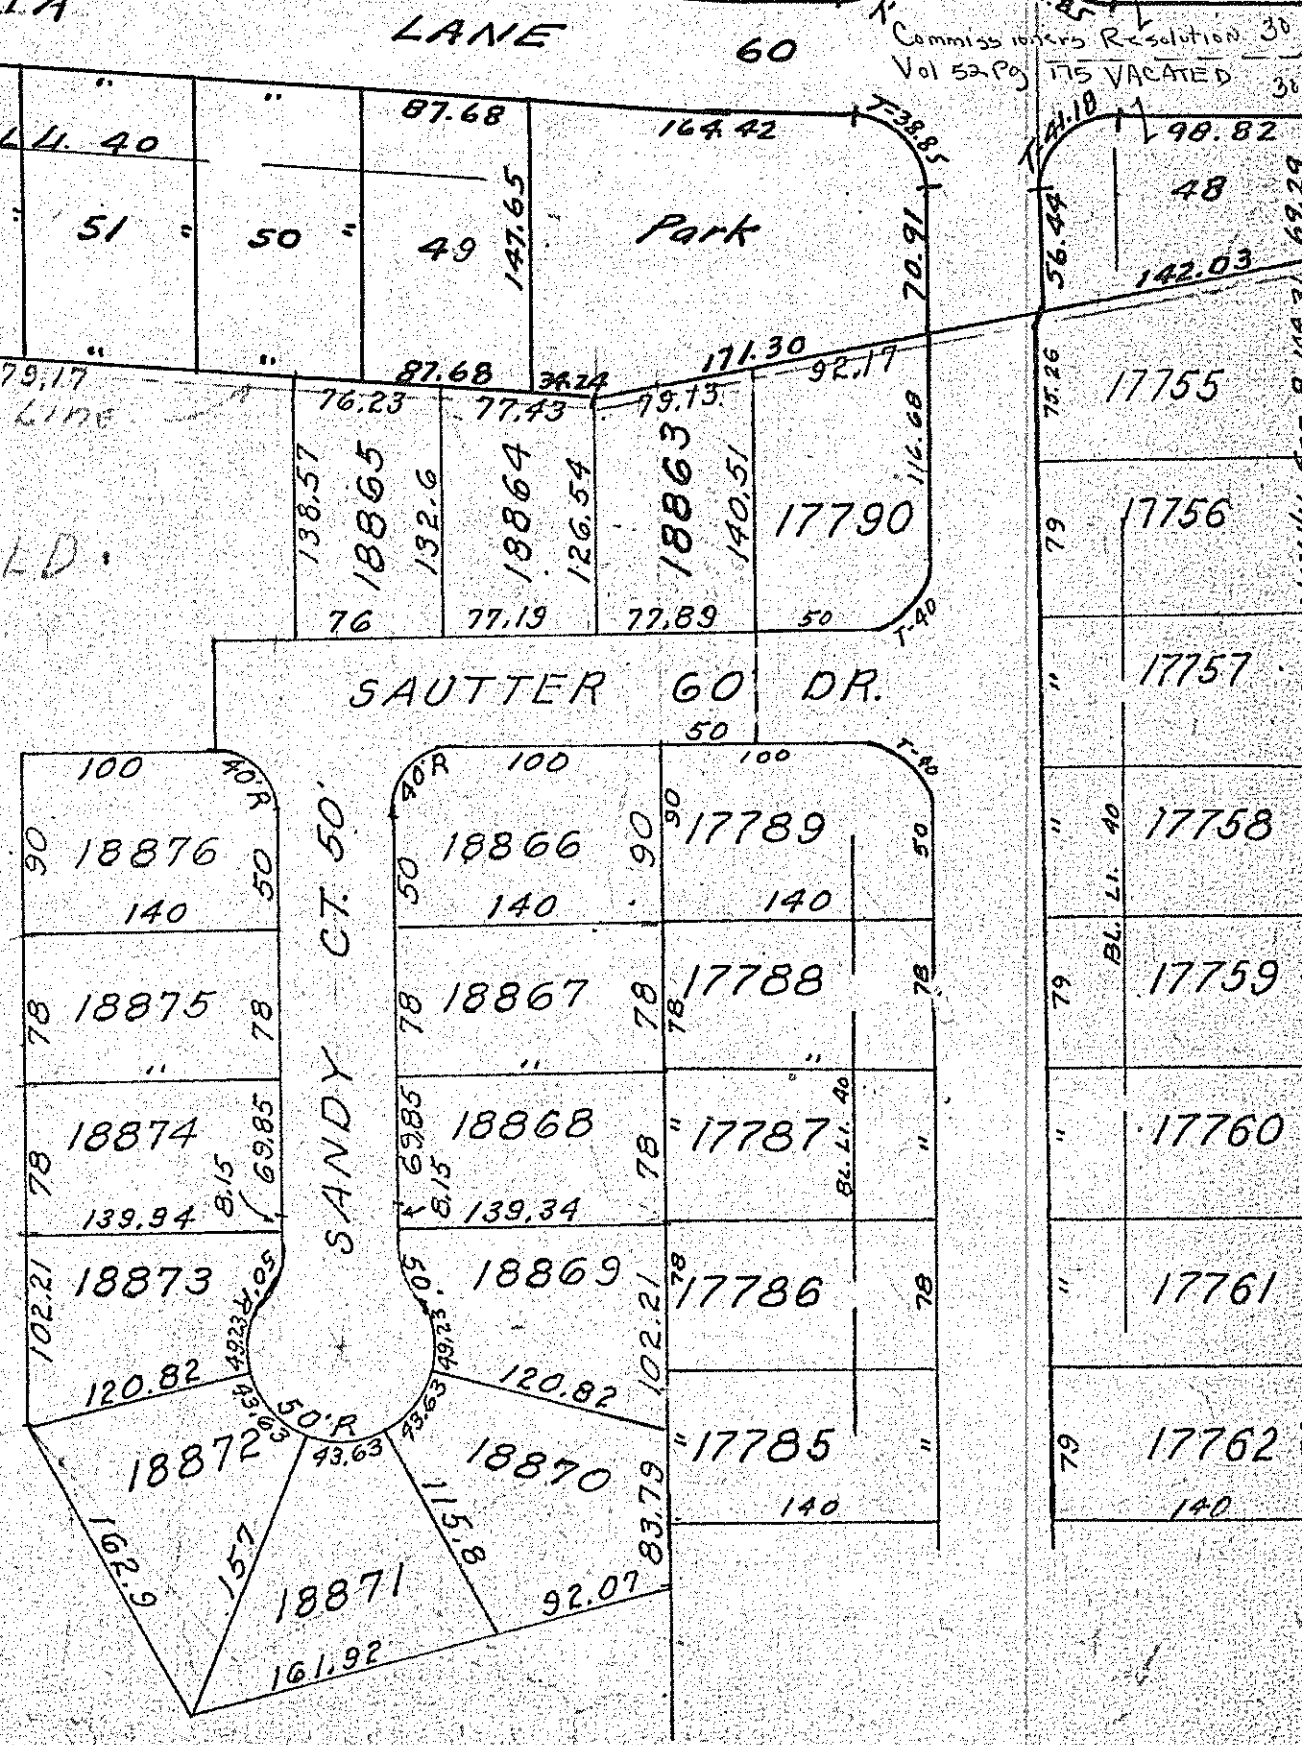

STRAUB RD E

CITY OF MANSFIELD

MEADOWOOD

Pl. N.W. 1/4, Sec. 8, Washington Twp.
For details see Vol. 18 P. 116 Recorders Plat's
Replat - Vol. 19 P. 129

WASHINGTON TWP. LOTS

SANDY HILL ESTATES NO. 1

17755-17762

Vol. 22, P. 12

17785-17790

Vol. 22, P. 68

#2 Lot No. 188.63-18876 T.-20, R.-18