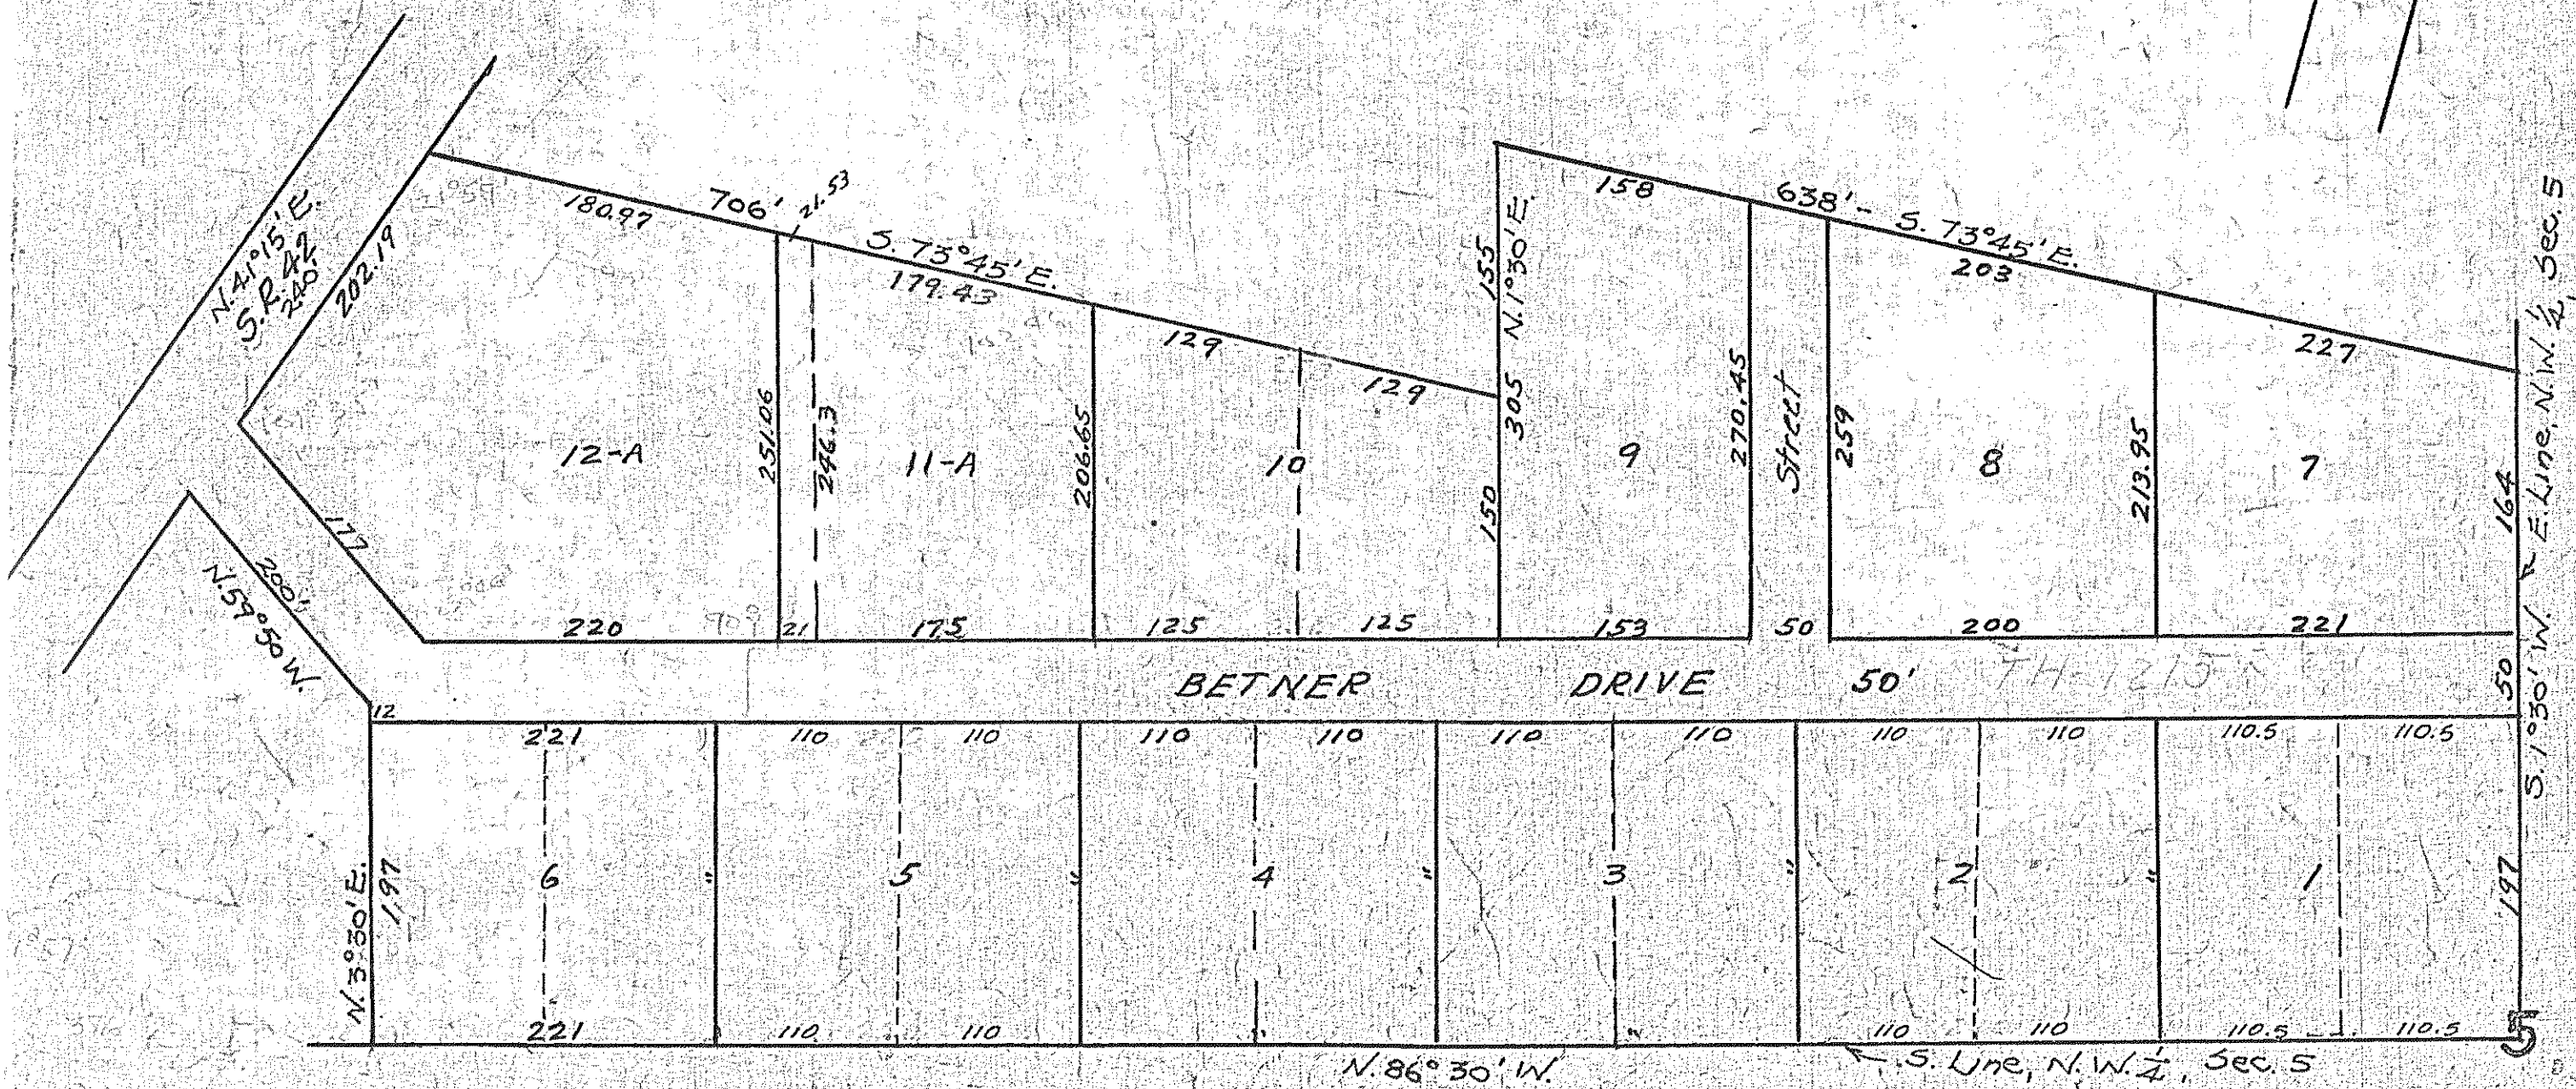

MEADOW LANE  
 NW 1/4, Sec. 18, Washington Twp.  
 Vol. 17, P. 61 Plat Records

ANNEXED 11/4/65  
 IN CITY

BETNER ACRES  
 NW 1/4, Sec. 5, Washington Twp.  
 Vol. 17, P. 152 Plat Records 1-12  
 " 18-P. 13A " 11-12 Replat