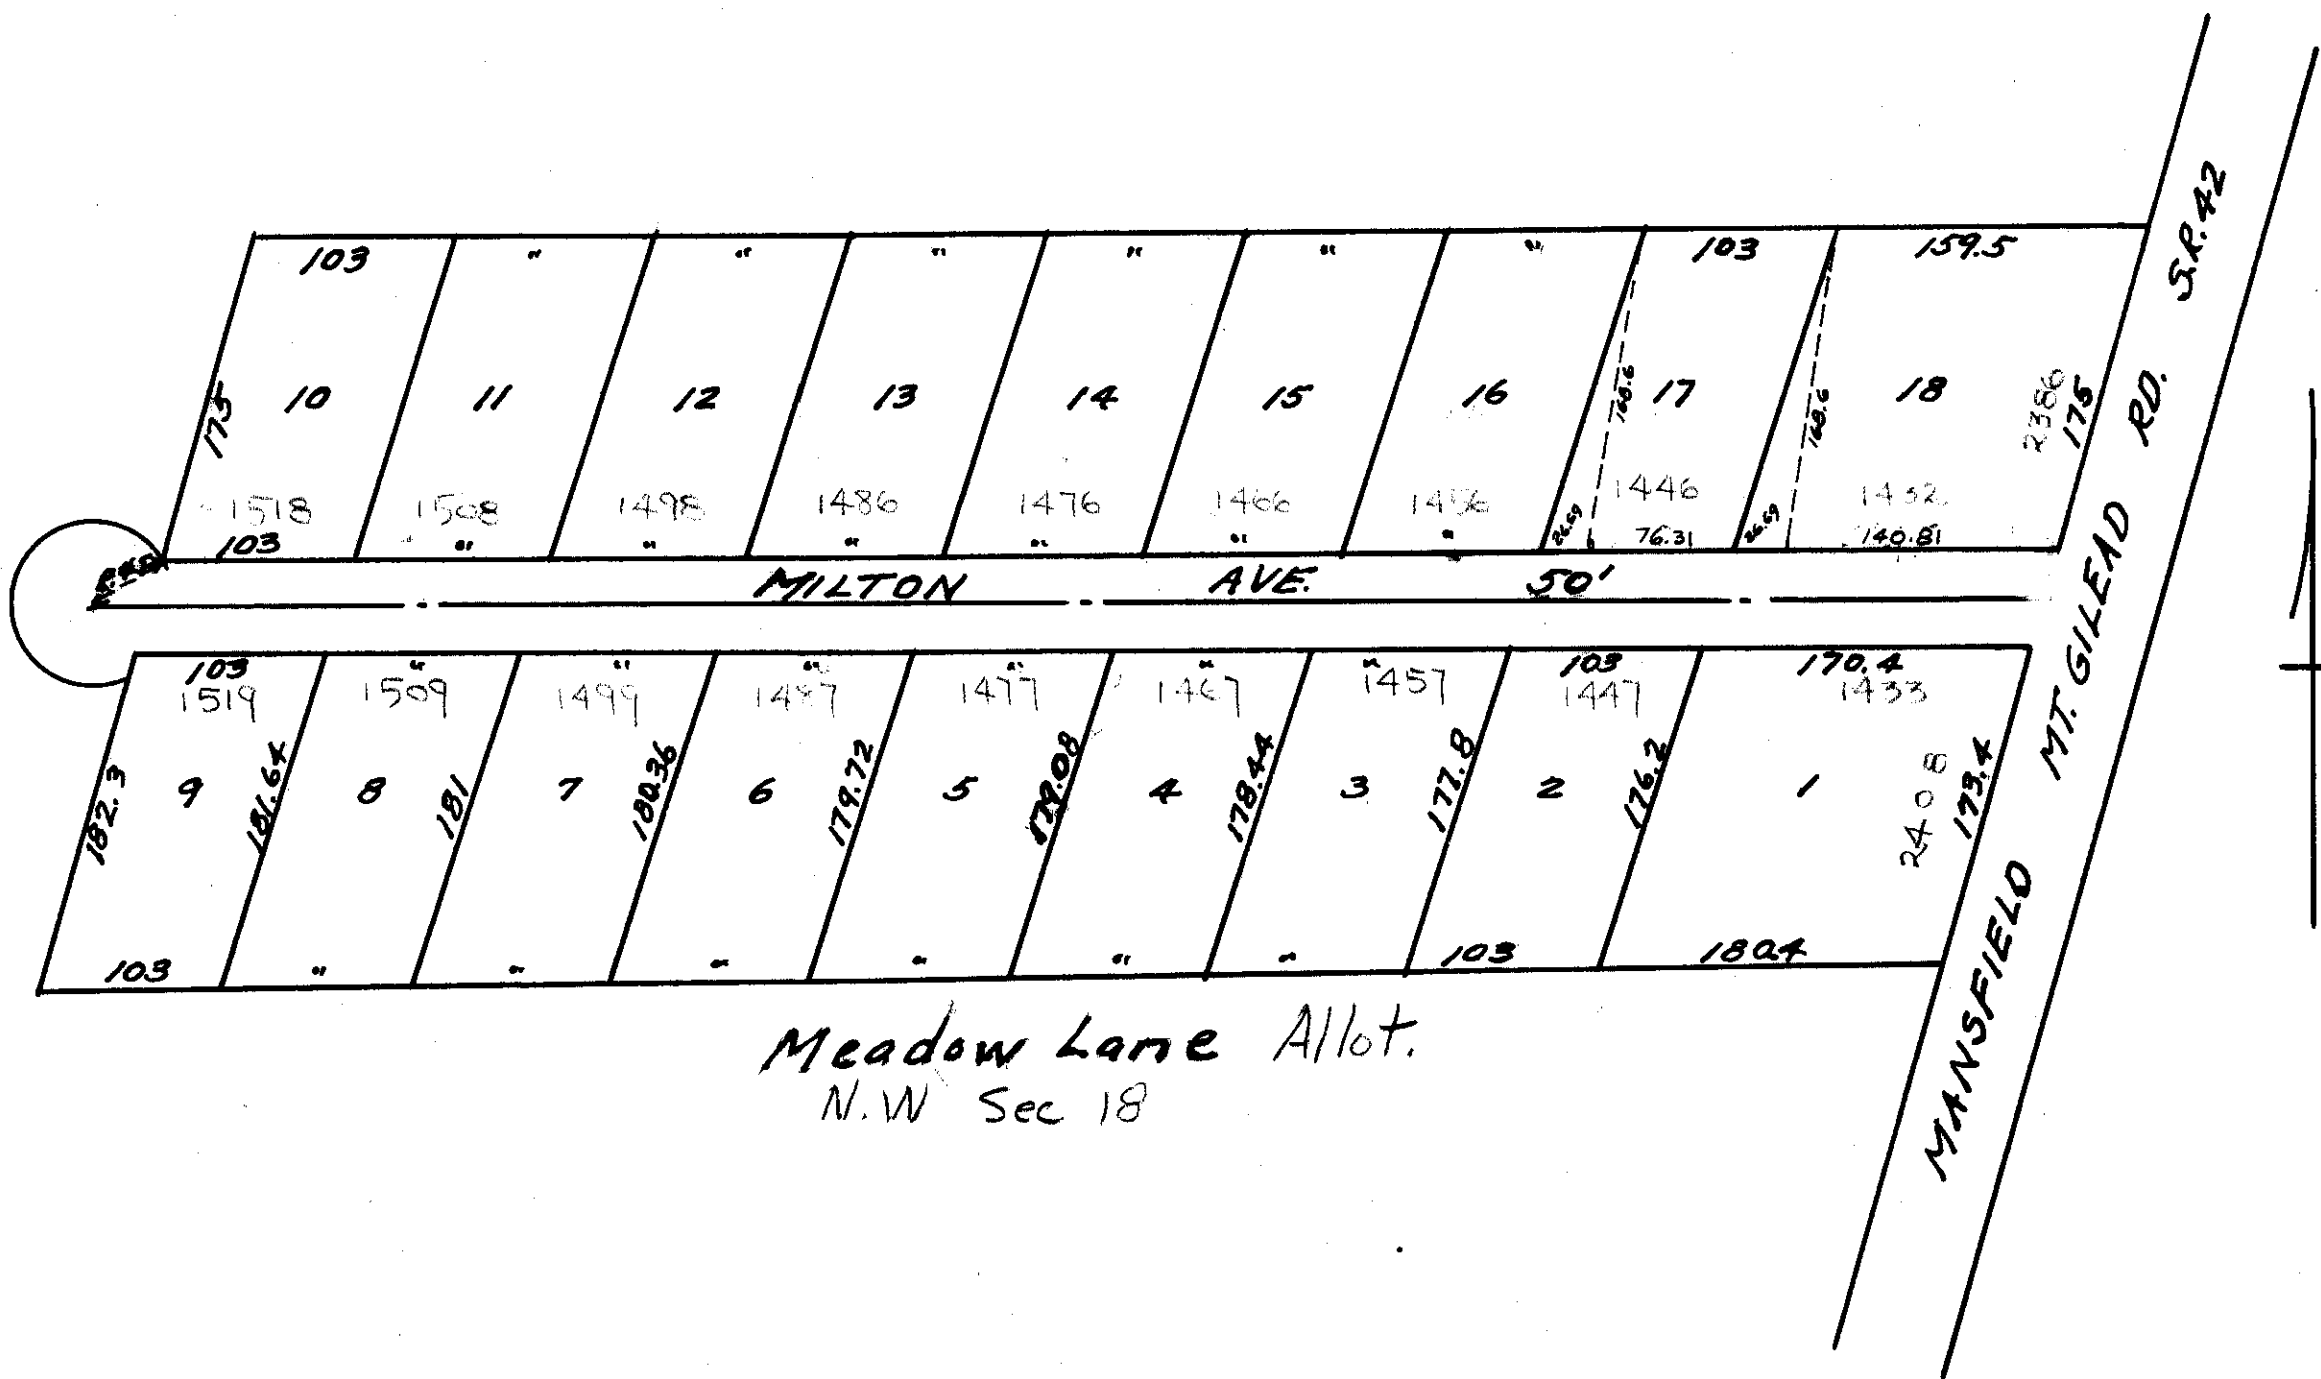

MEADOW LANE
 N.W. 1/4, Sec. 18, Washington Twp.
 Vol. 17, P. 61 Plat Records

Meadow Lane Allot.
 N.W. Sec 18

1322
 IN CITY

BETNER ACRES
 N.W. 1/4, Sec. 5, Washington Twp.
 Vol. 17, P. 15 Plat Records 1-12
 18 P. 124 11+12 Replat