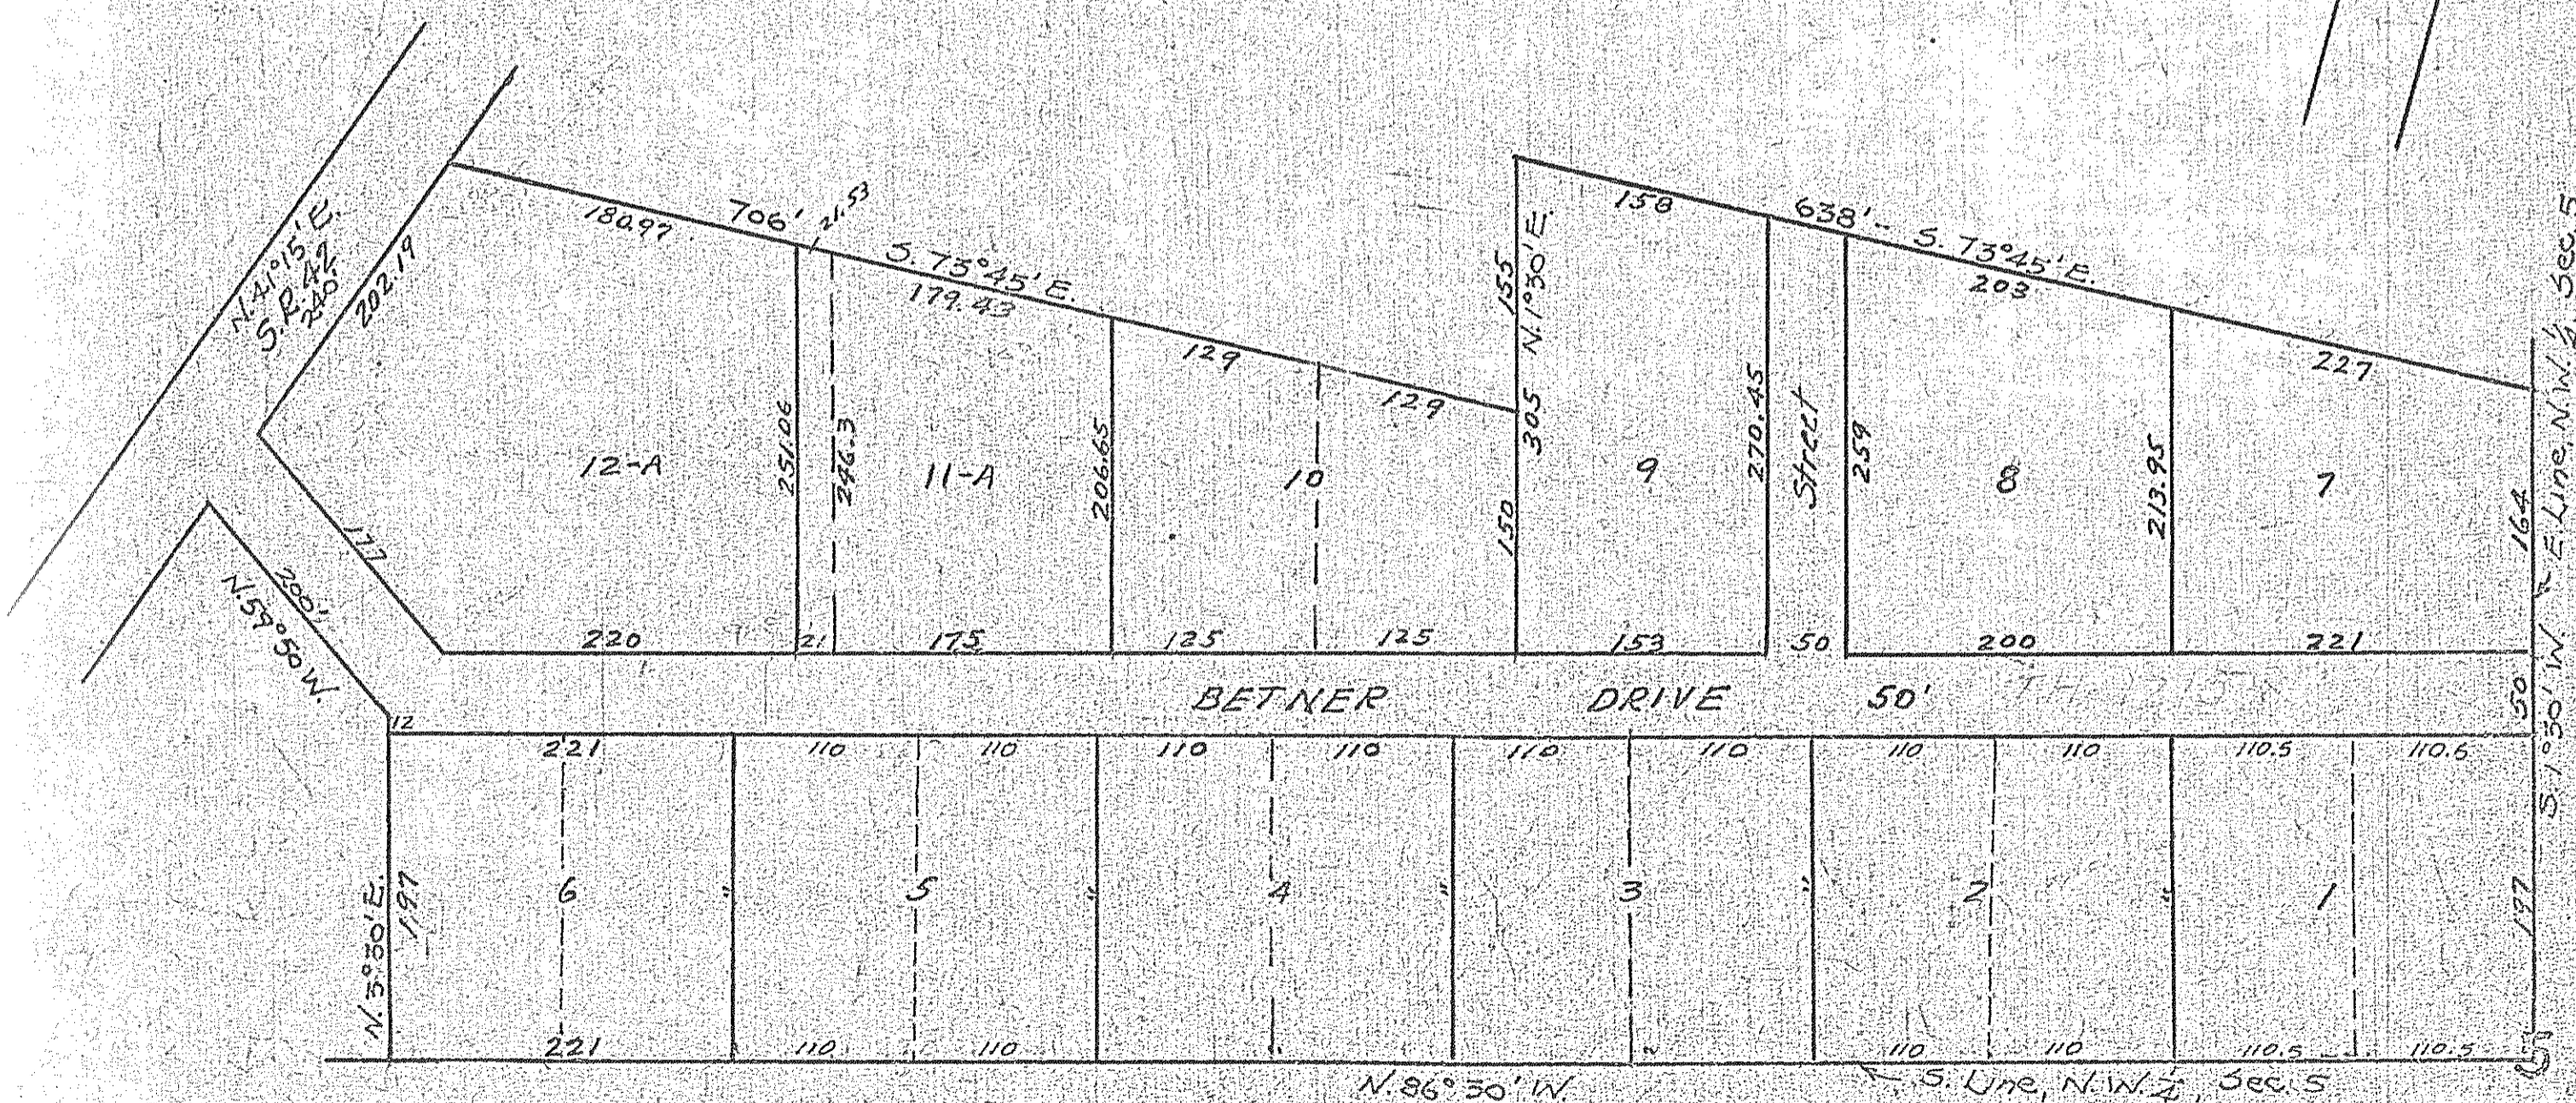

MEADOW LANE
 N.W. 1/4, Sec. 18, Washington Twp.
 Vol. 17, P. 61 Plat Records

IN CITY

BETNER ACRES
 N.W. 1/4, Sec. 5, Washington Twp.
 Vol. 17, P. 15 Plat Records 1-12
 10 P. 131