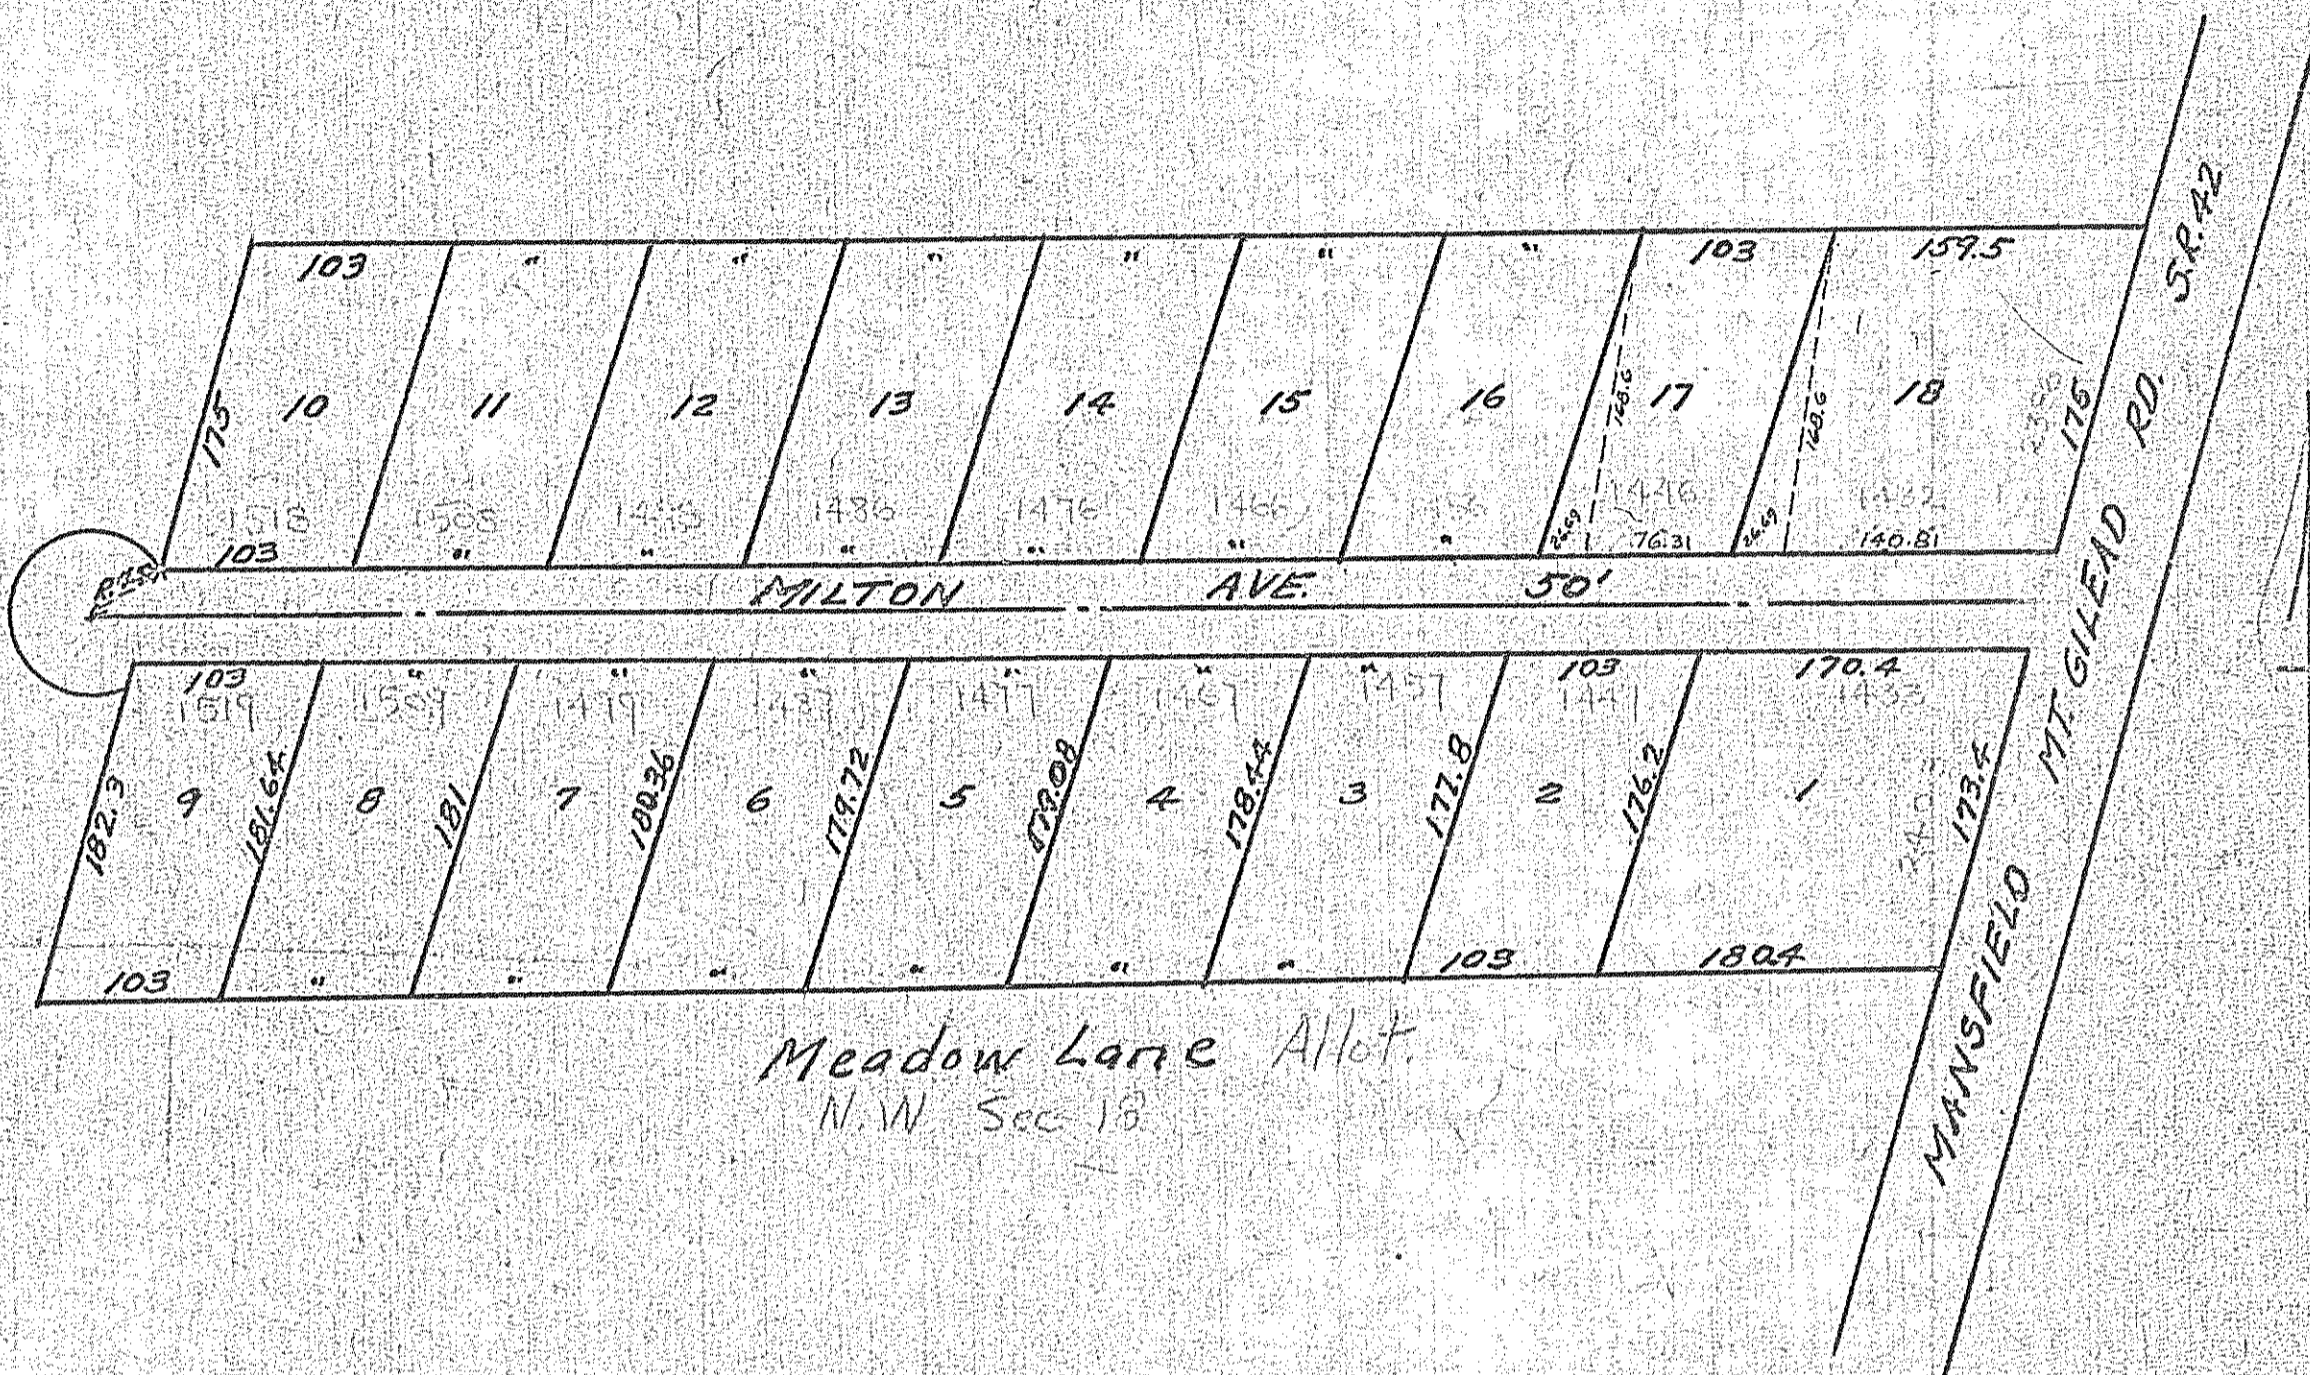

MEADOW LANE
 N.W. 1/4, Sec. 18, Washington Twp.
 Vol. 17, P. 61 Plat Records

IN CITY

BETNER ACRES
 N.W. 1/4, Sec. 5, Washington Twp.
 Vol. 17, P. 15 Plat Records 1-12
 10 P. 131